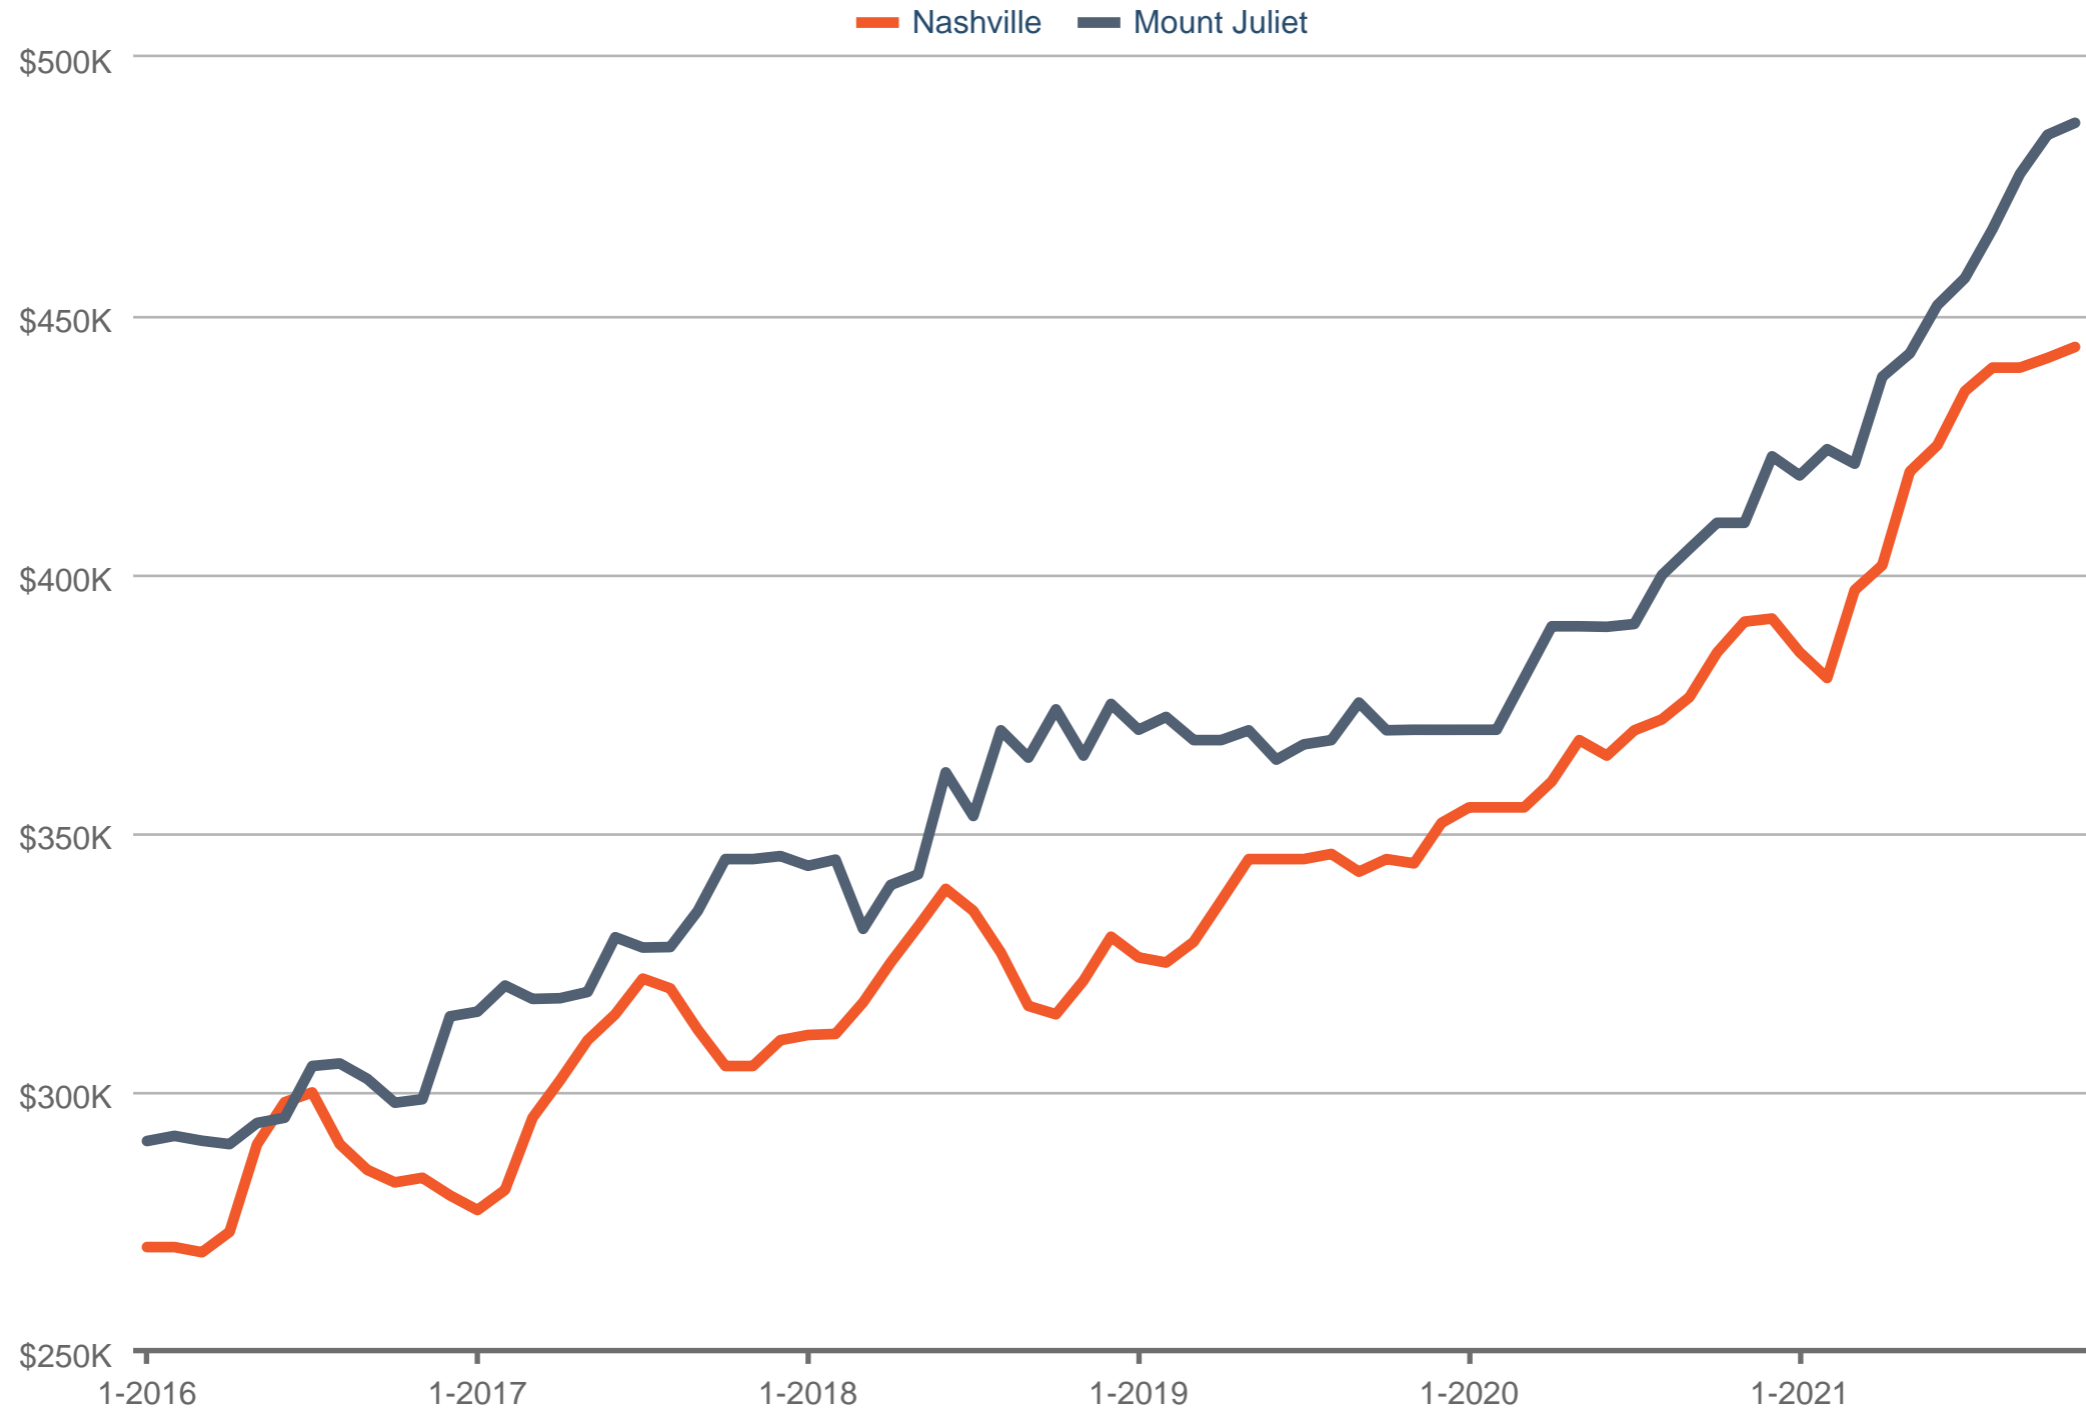

### Median Sales Price

Nashville & Mount Juliet

Each data point is three months of activity. Data is from December 1, 2021.