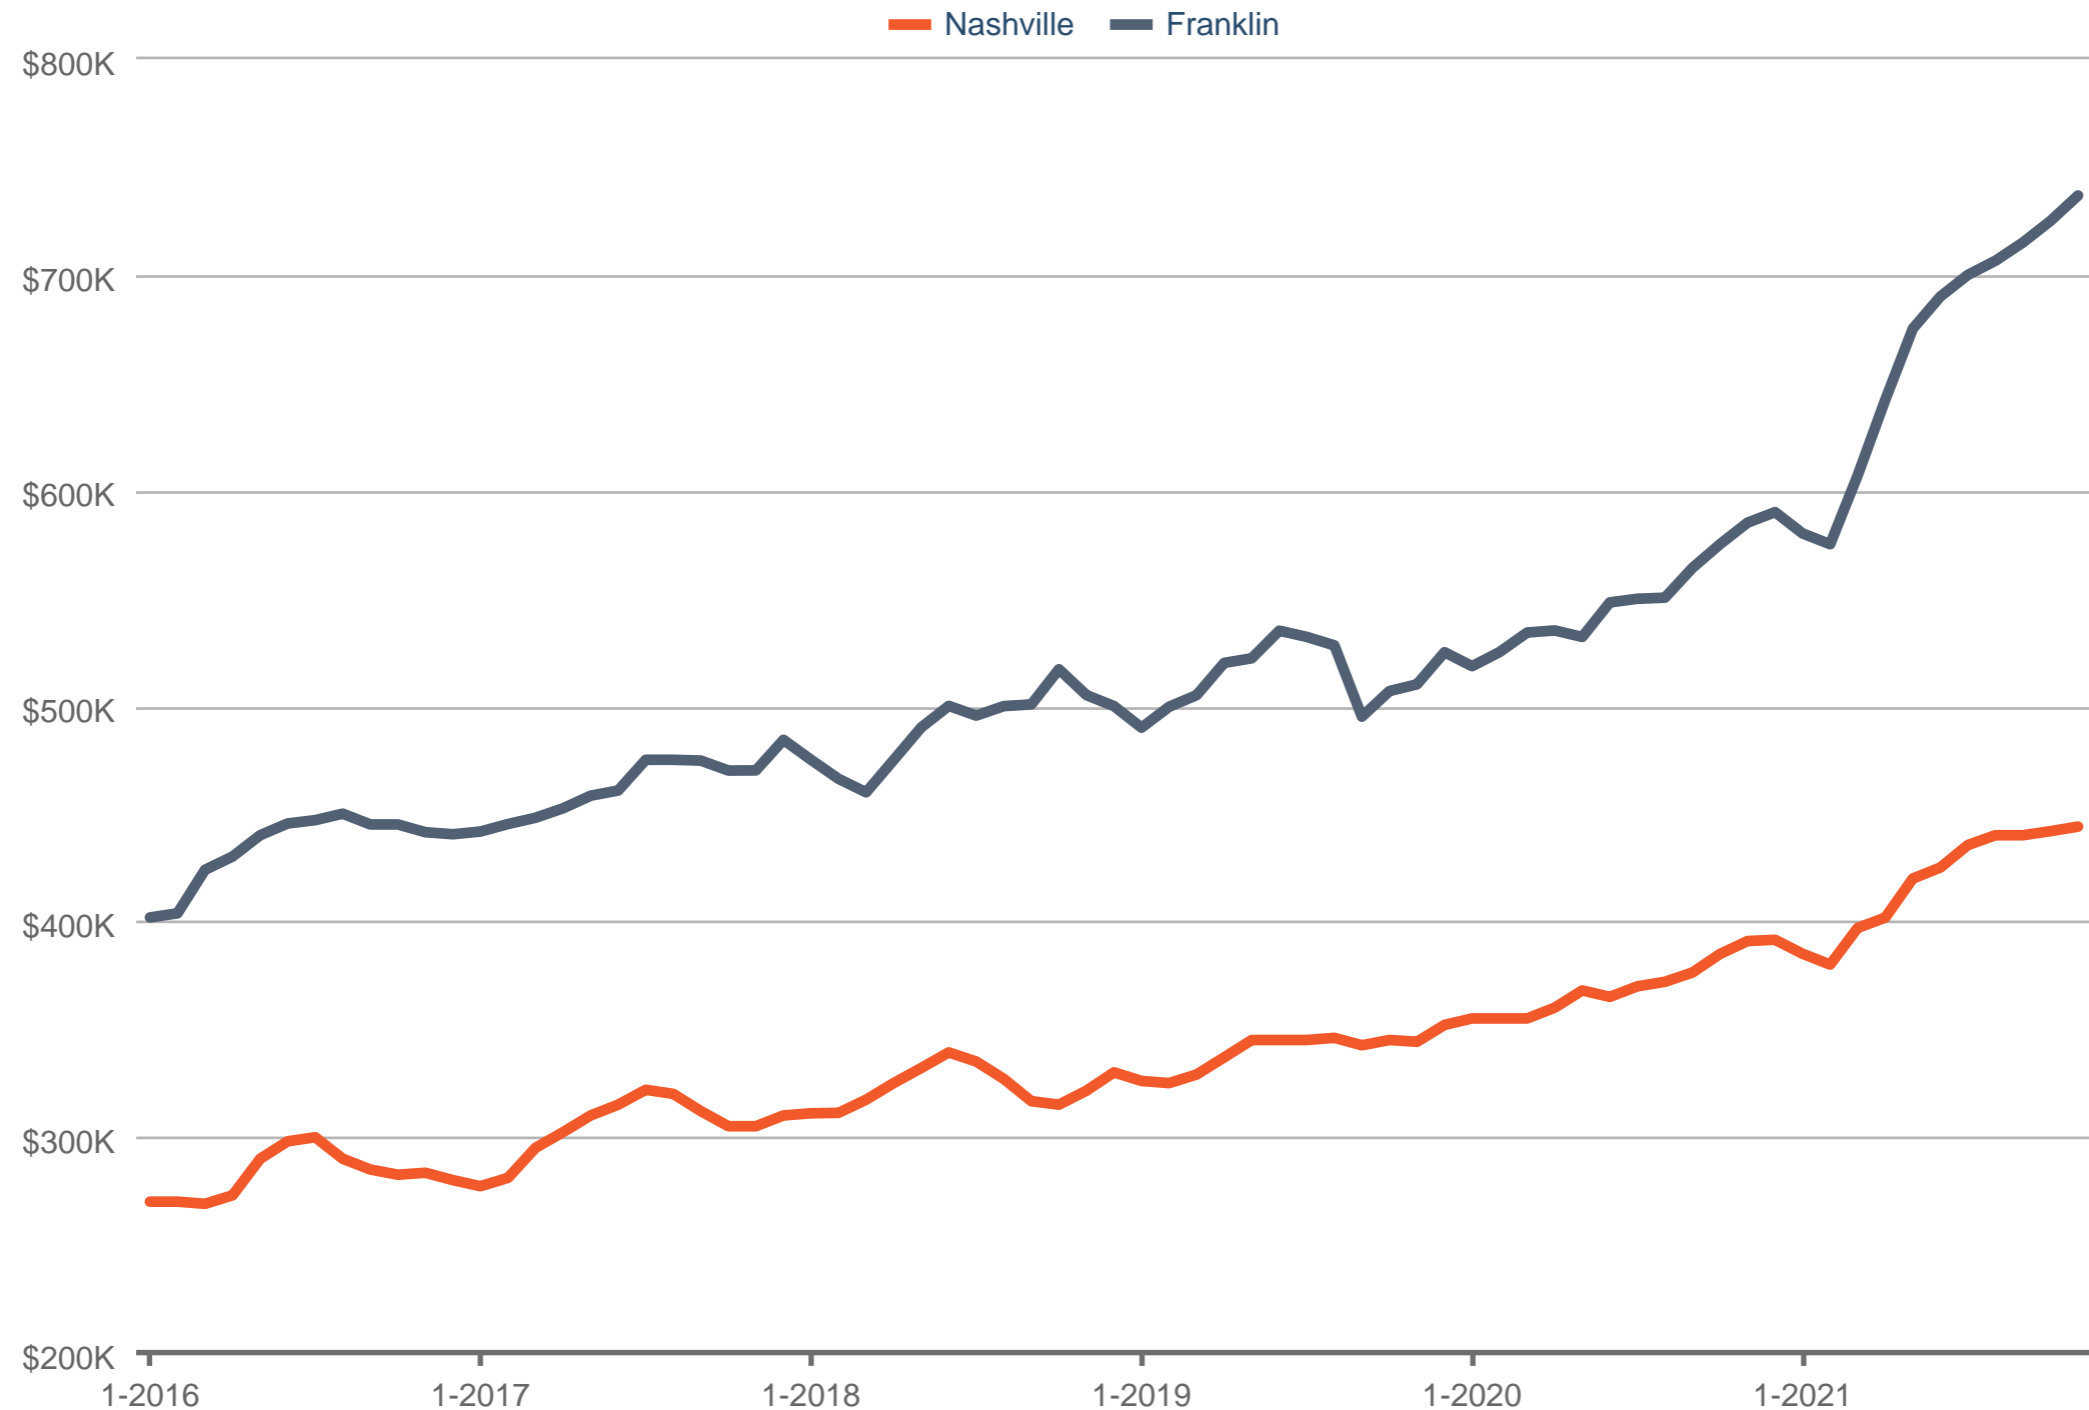

Median Sales Price

Nashville & Franklin

Each data point is three months of activity. Data is from December 1, 2021.

All data from RealTracs®. All rights reserved. InfoSparks© 2021 ShowingTime.