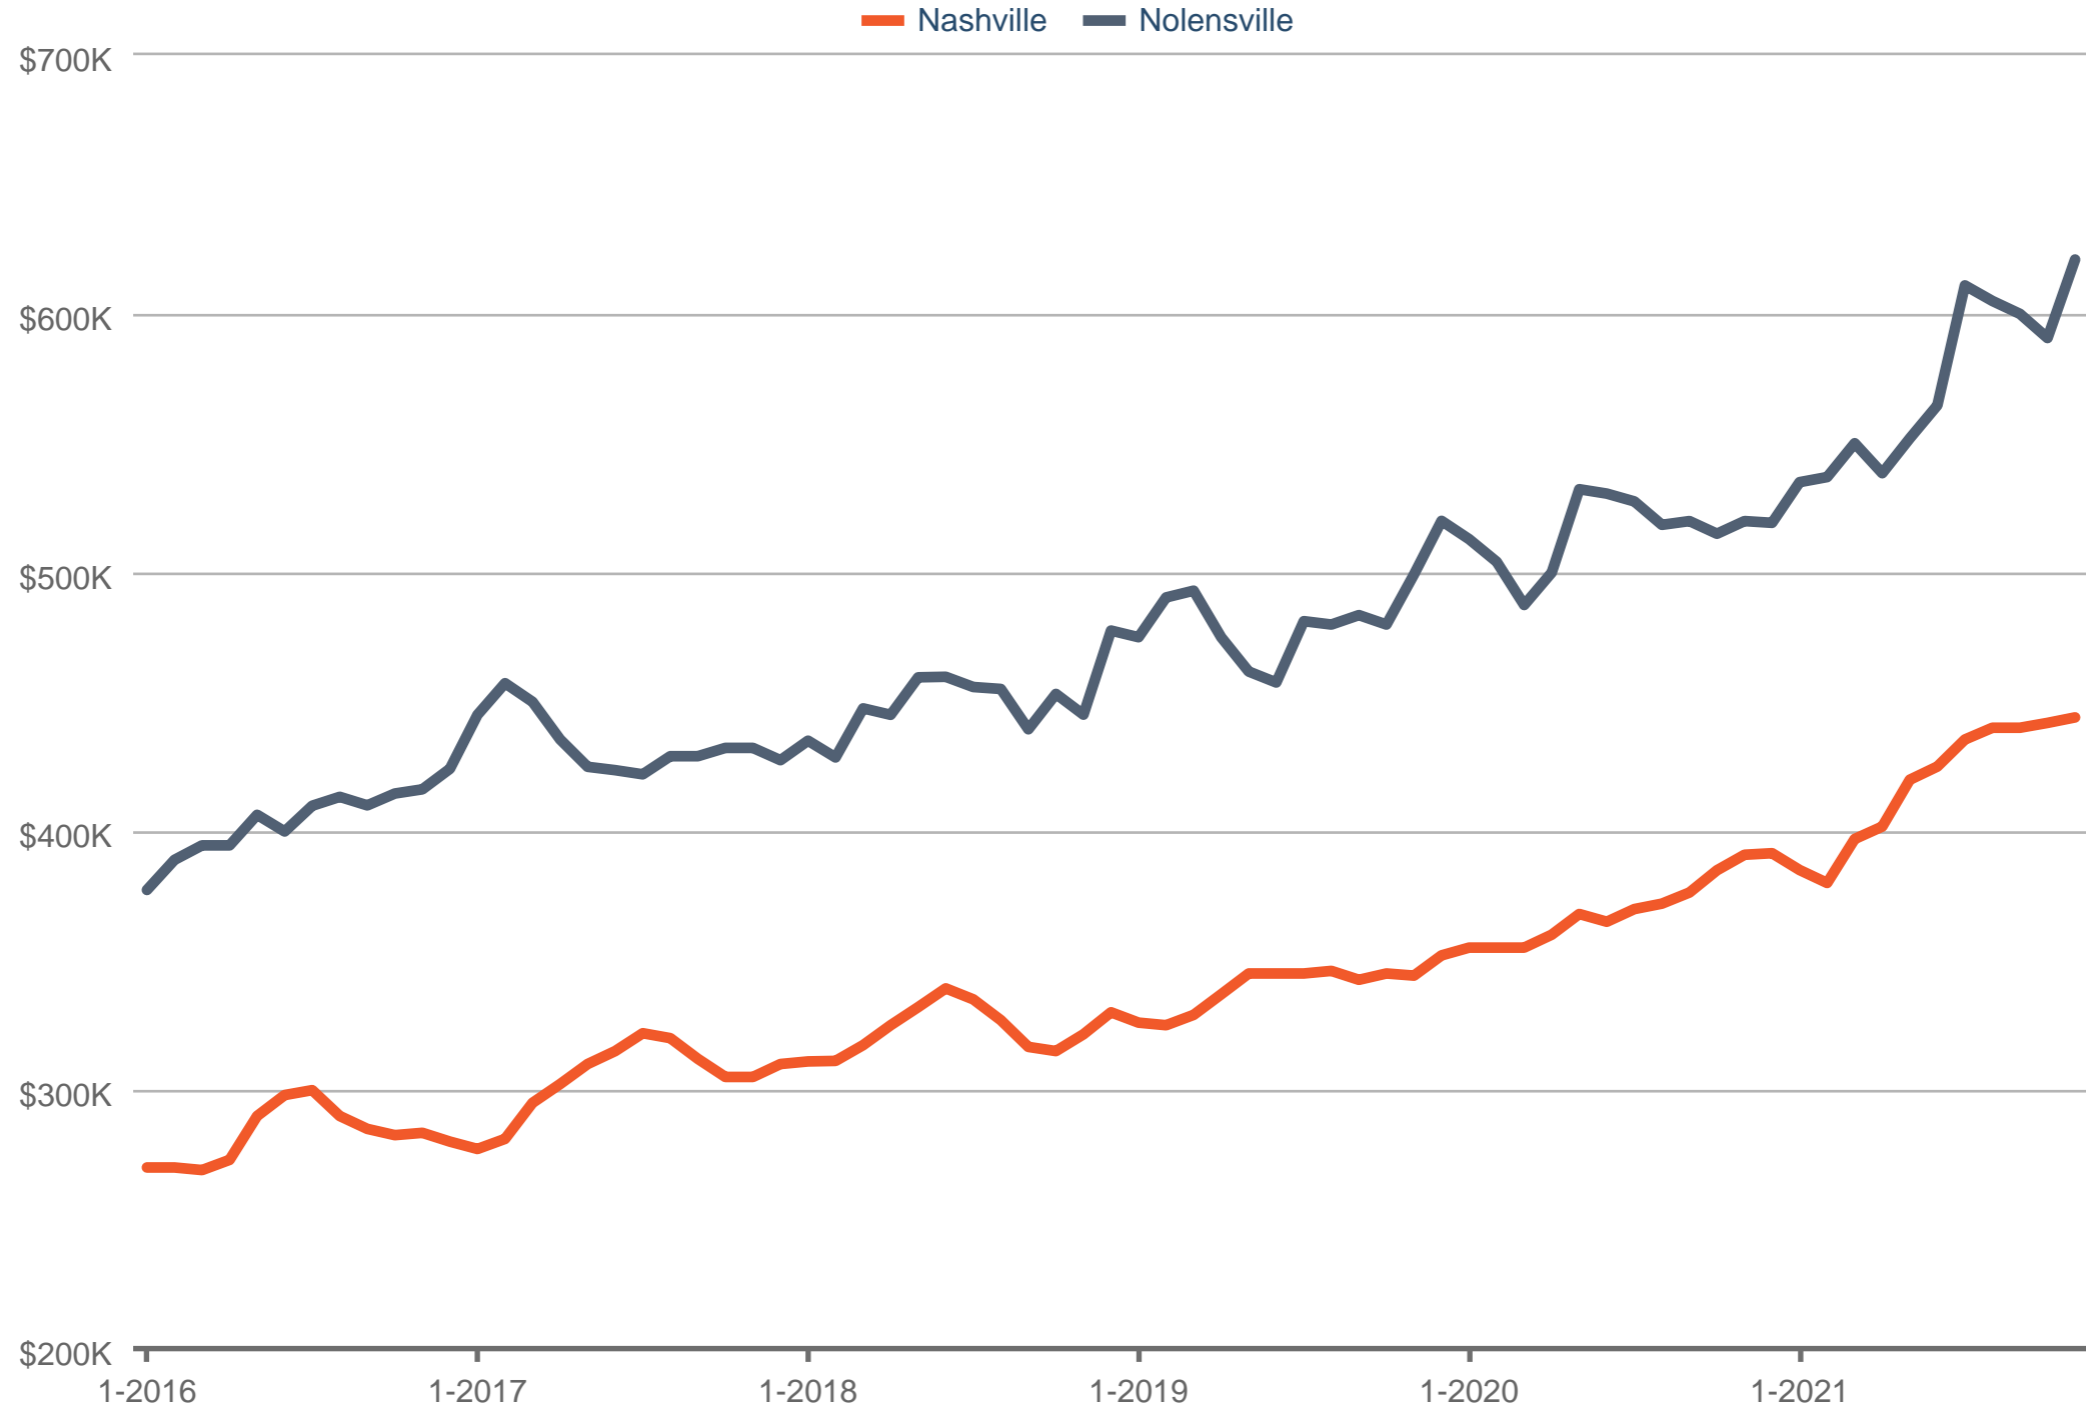

### Median Sales Price

Nashville & Nolensville

Each data point is three months of activity. Data is from December 1, 2021.

All data from RealTracs®. All rights reserved. InfoSparks© 2021 ShowingTime.