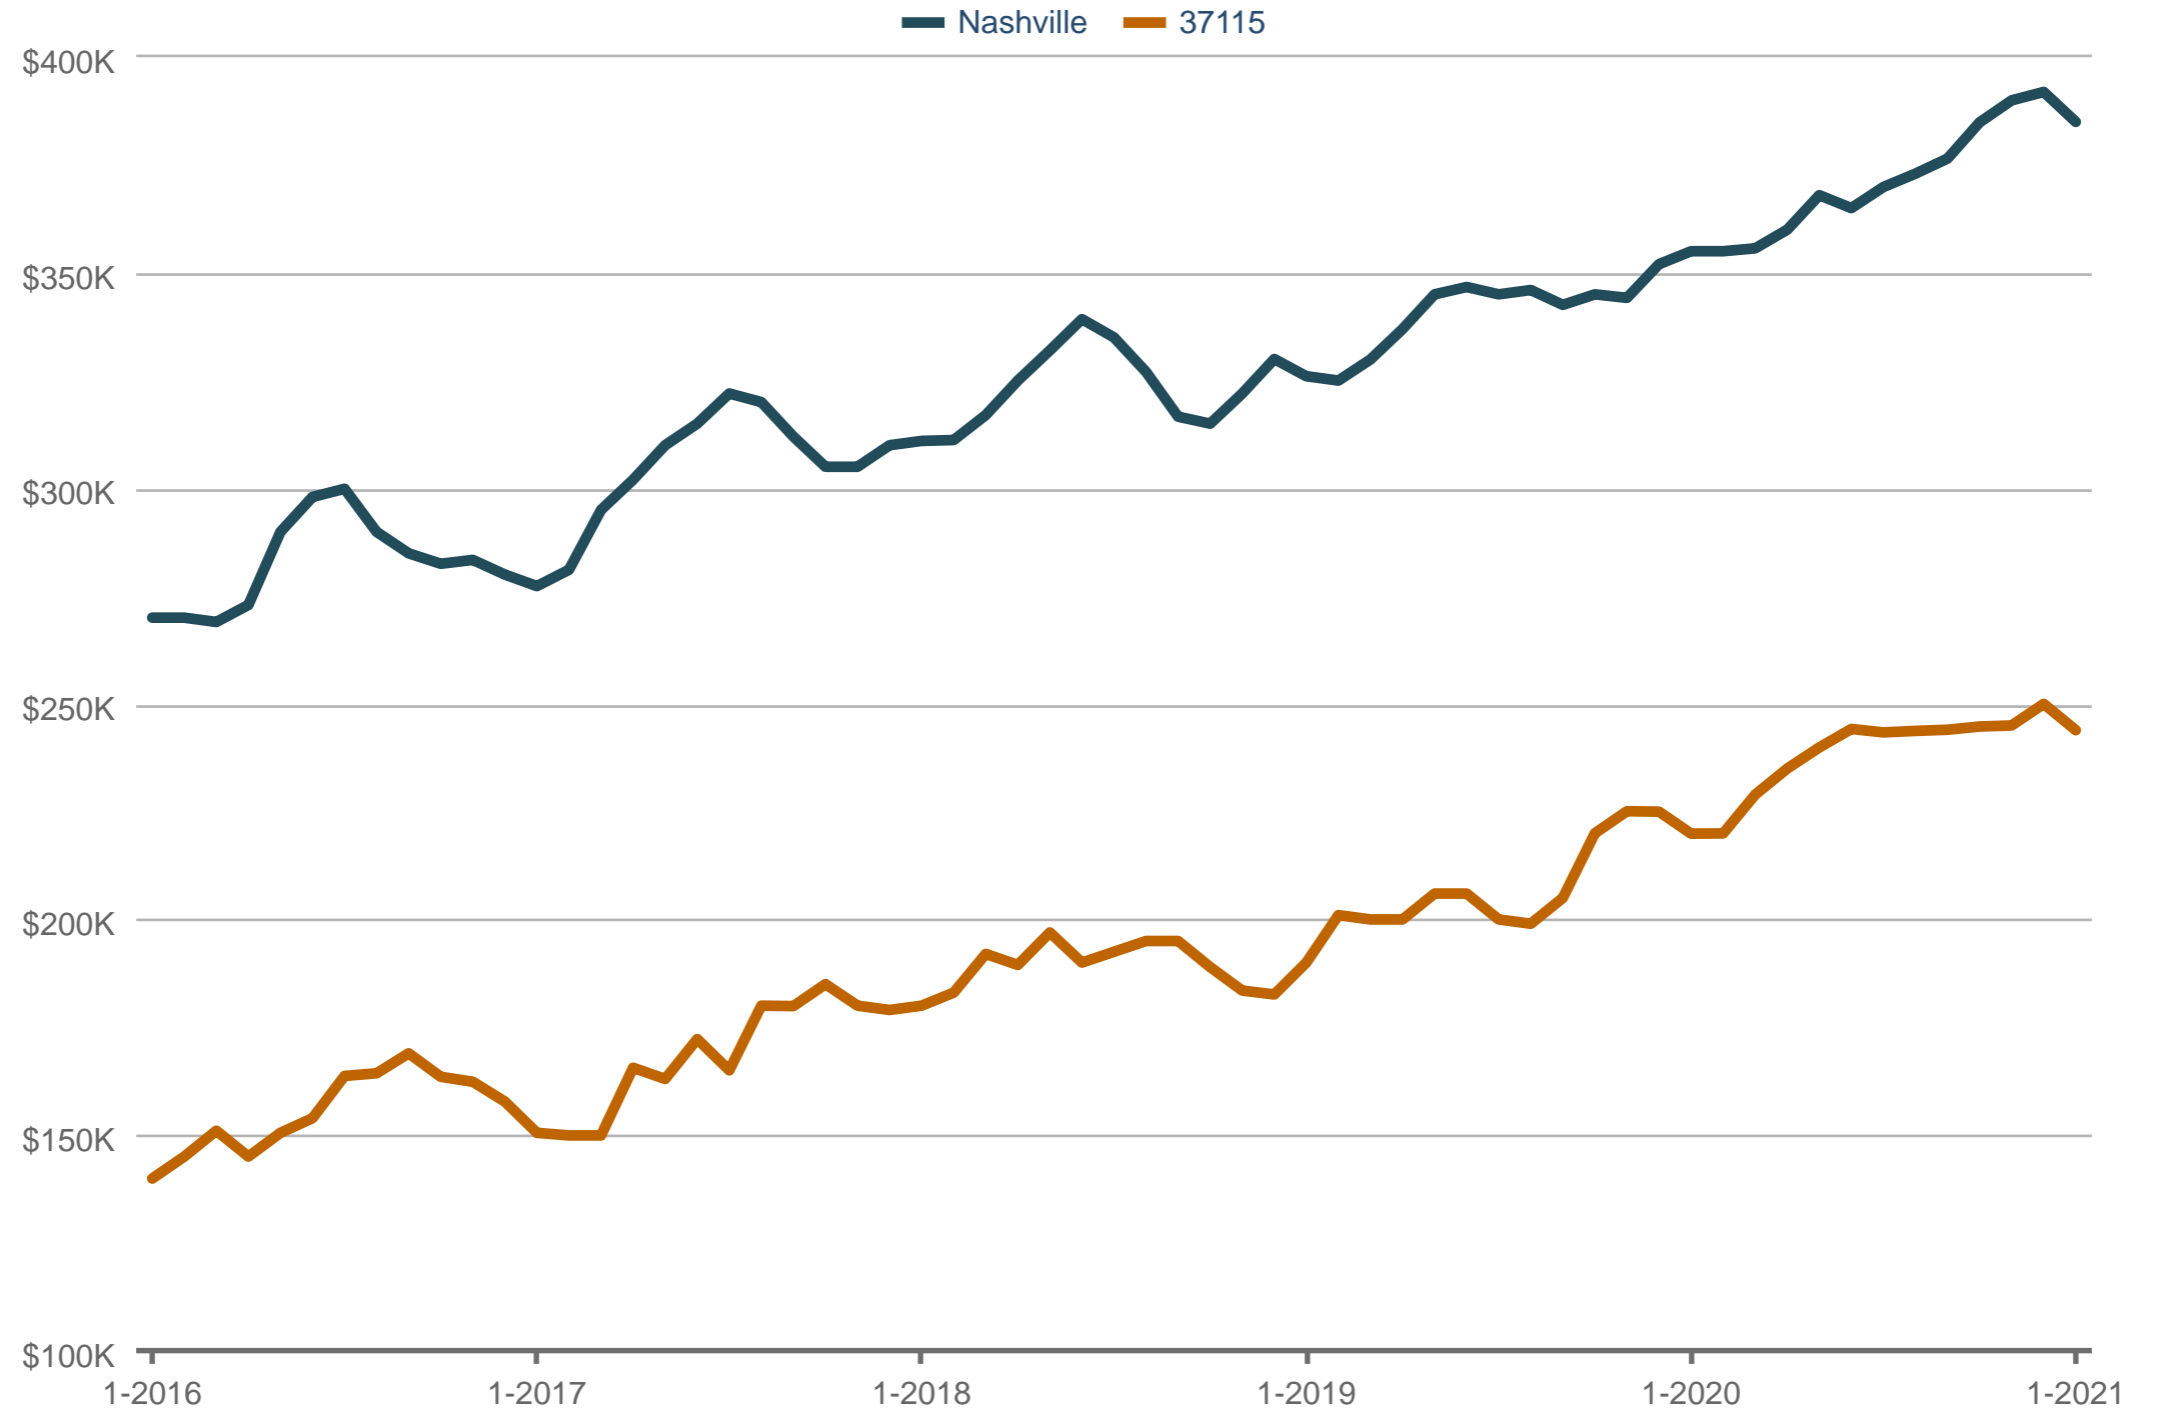

Median Sales Price

Nashville & 37115

Each data point is three months of activity. Data is from February 26, 2021.