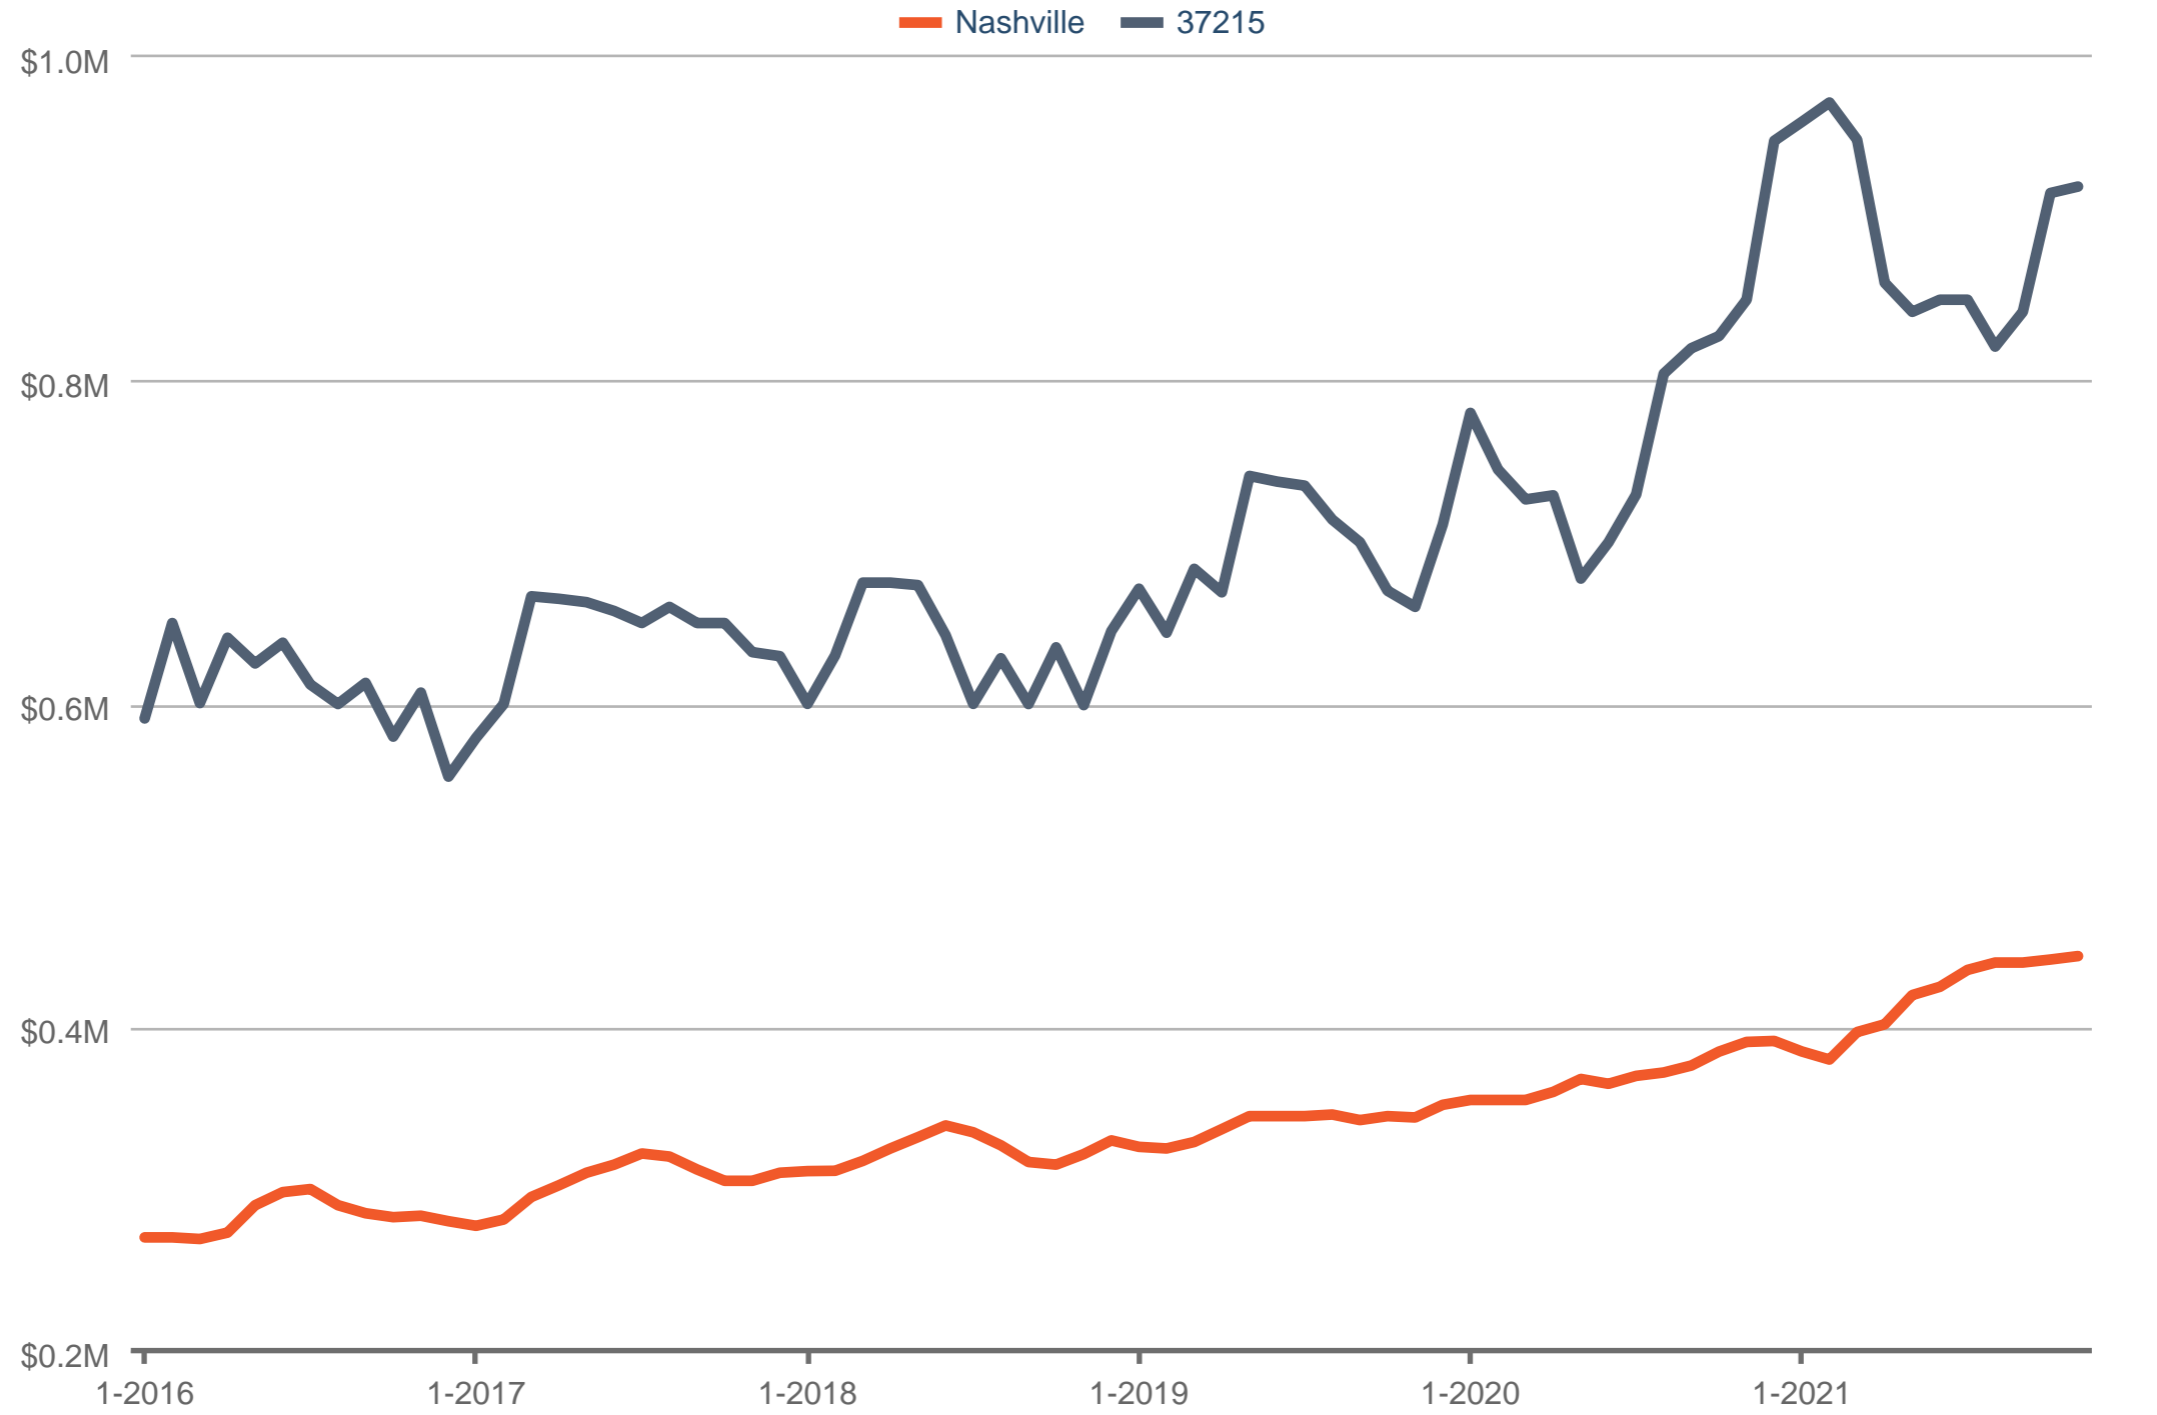

Median Sales Price

Nashville & 37215

Each data point is three months of activity. Data is from December 1, 2021.

All data from RealTracs®. All rights reserved. InfoSparks© 2021 ShowingTime.