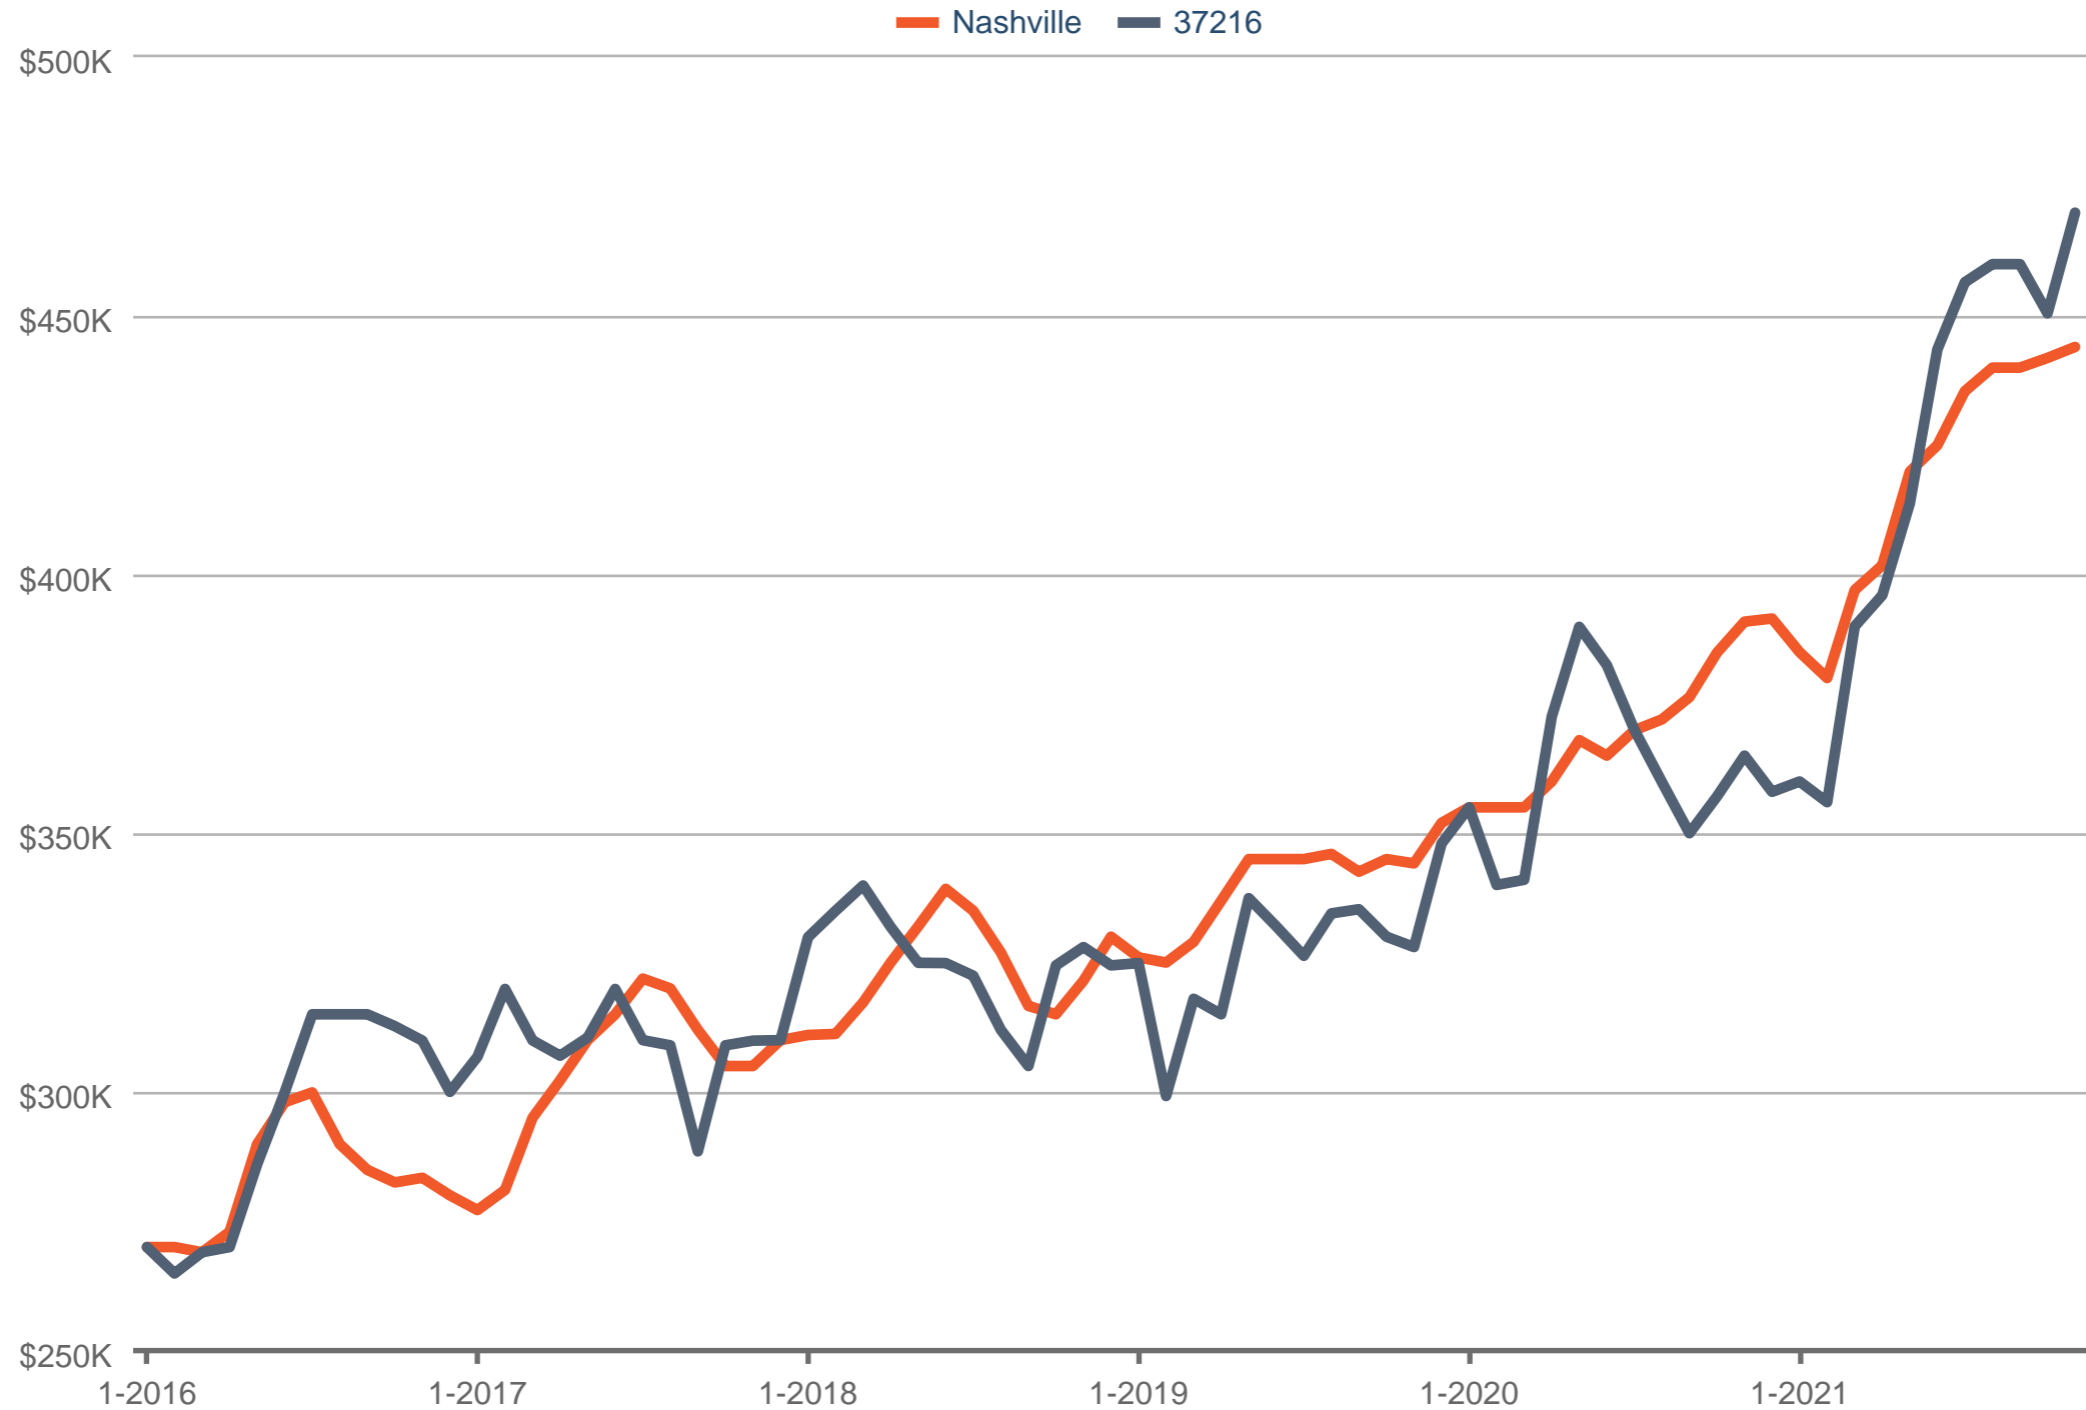

Median Sales Price

Nashville & 37216

Each data point is three months of activity. Data is from December 1, 2021.

All data from RealTracs®. All rights reserved. InfoSparks© 2021 ShowingTime.