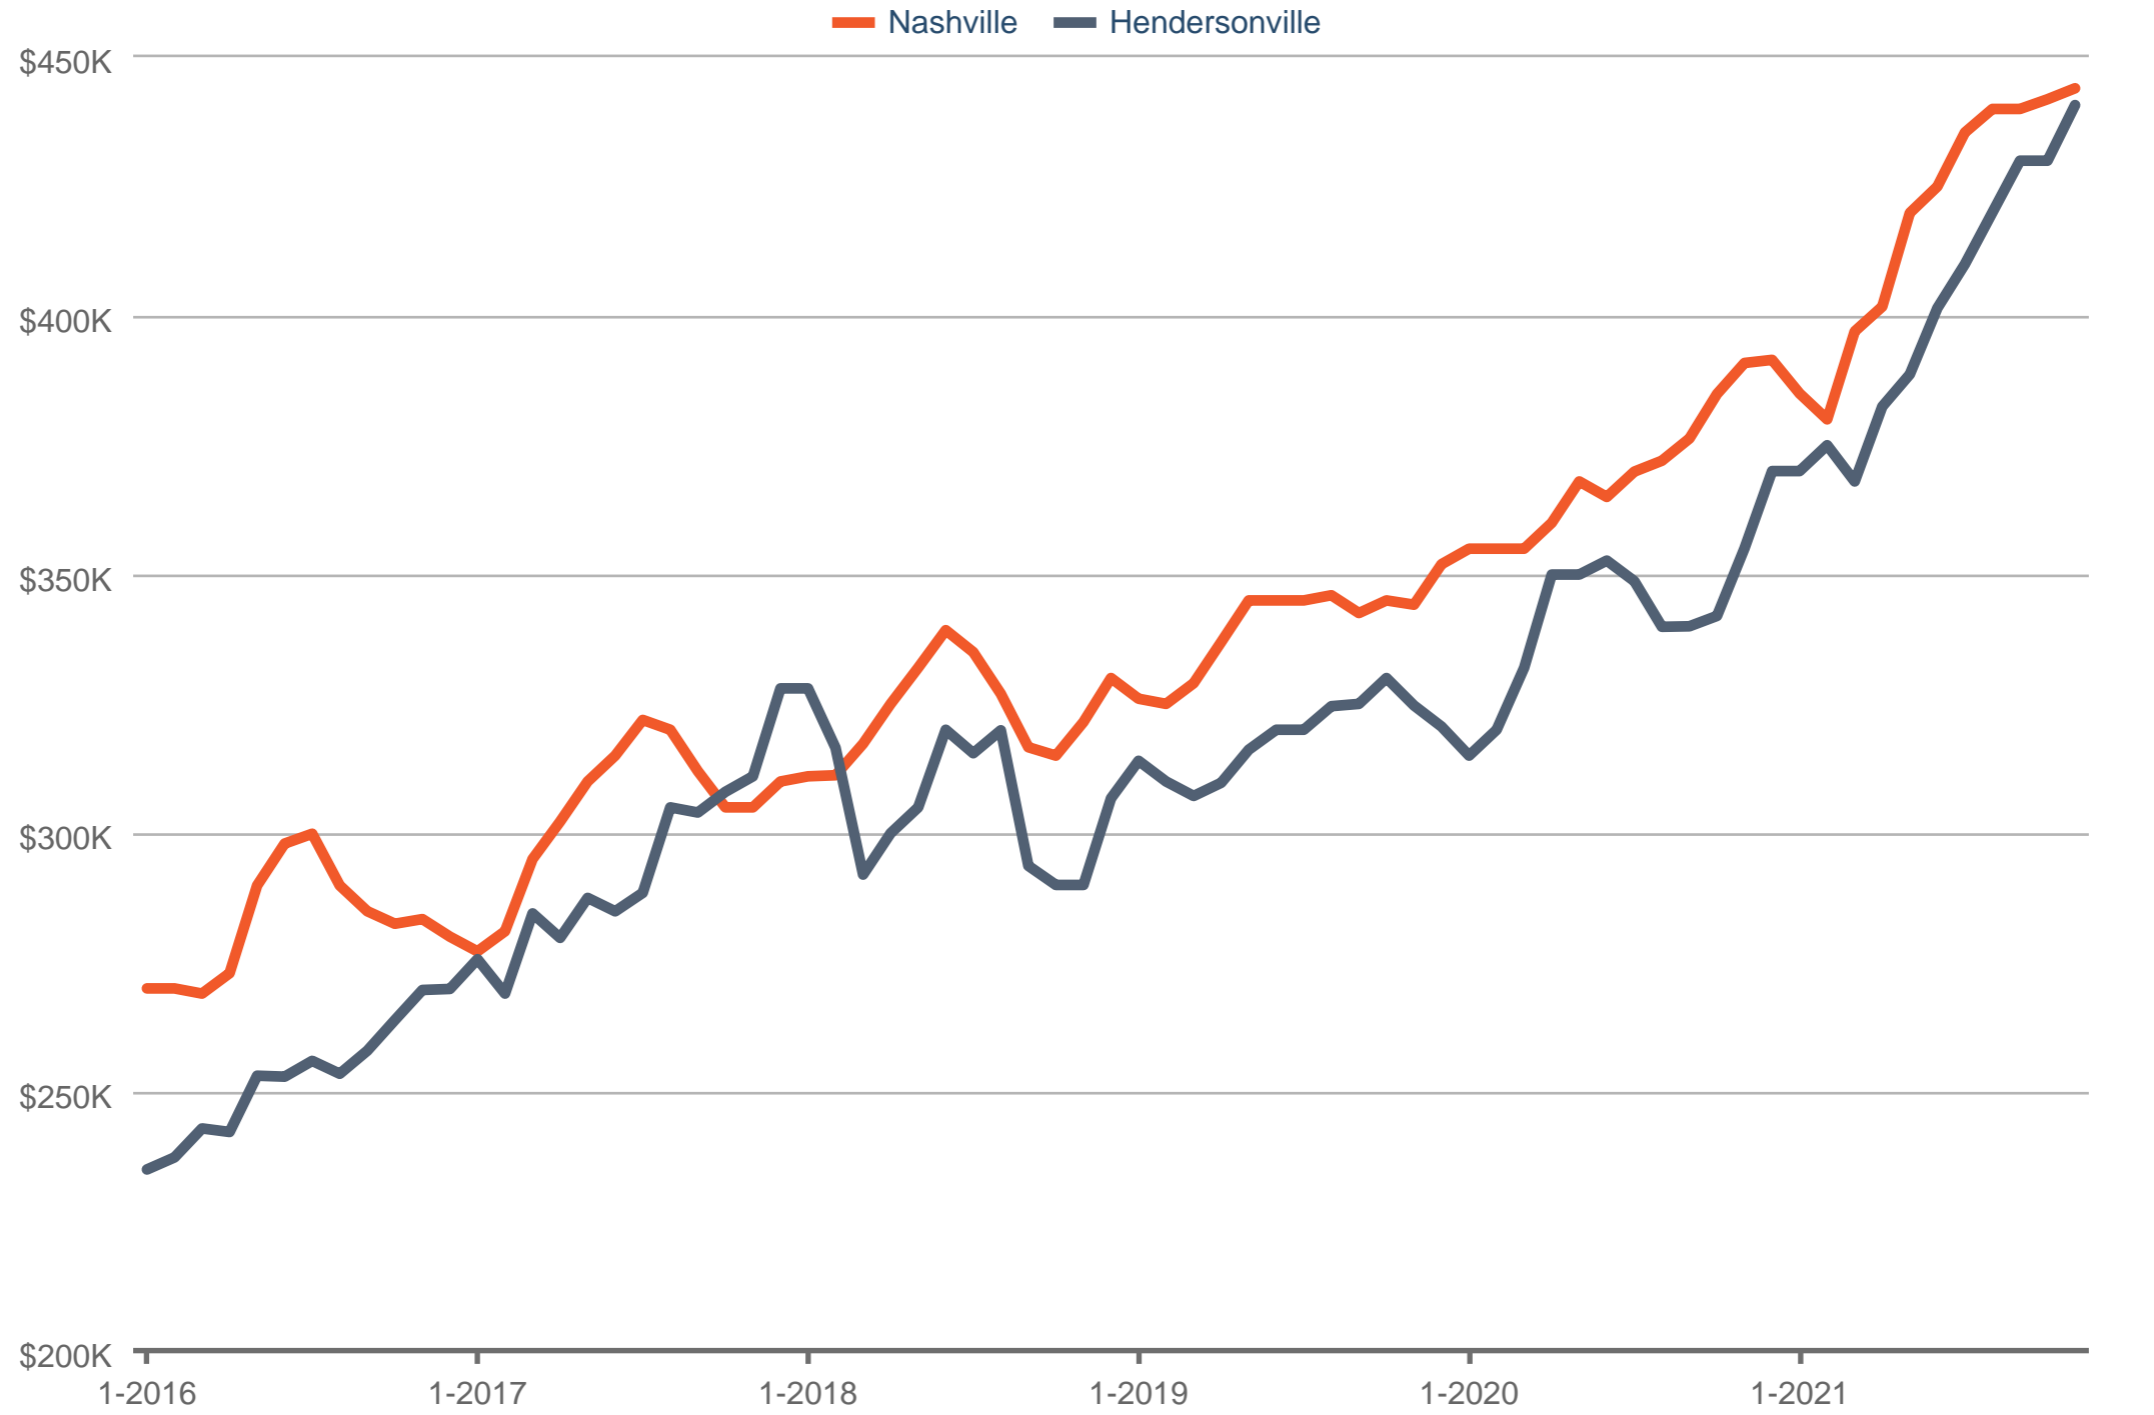

Median Sales Price

Nashville & Hendersonville

Each data point is three months of activity. Data is from December 1, 2021.