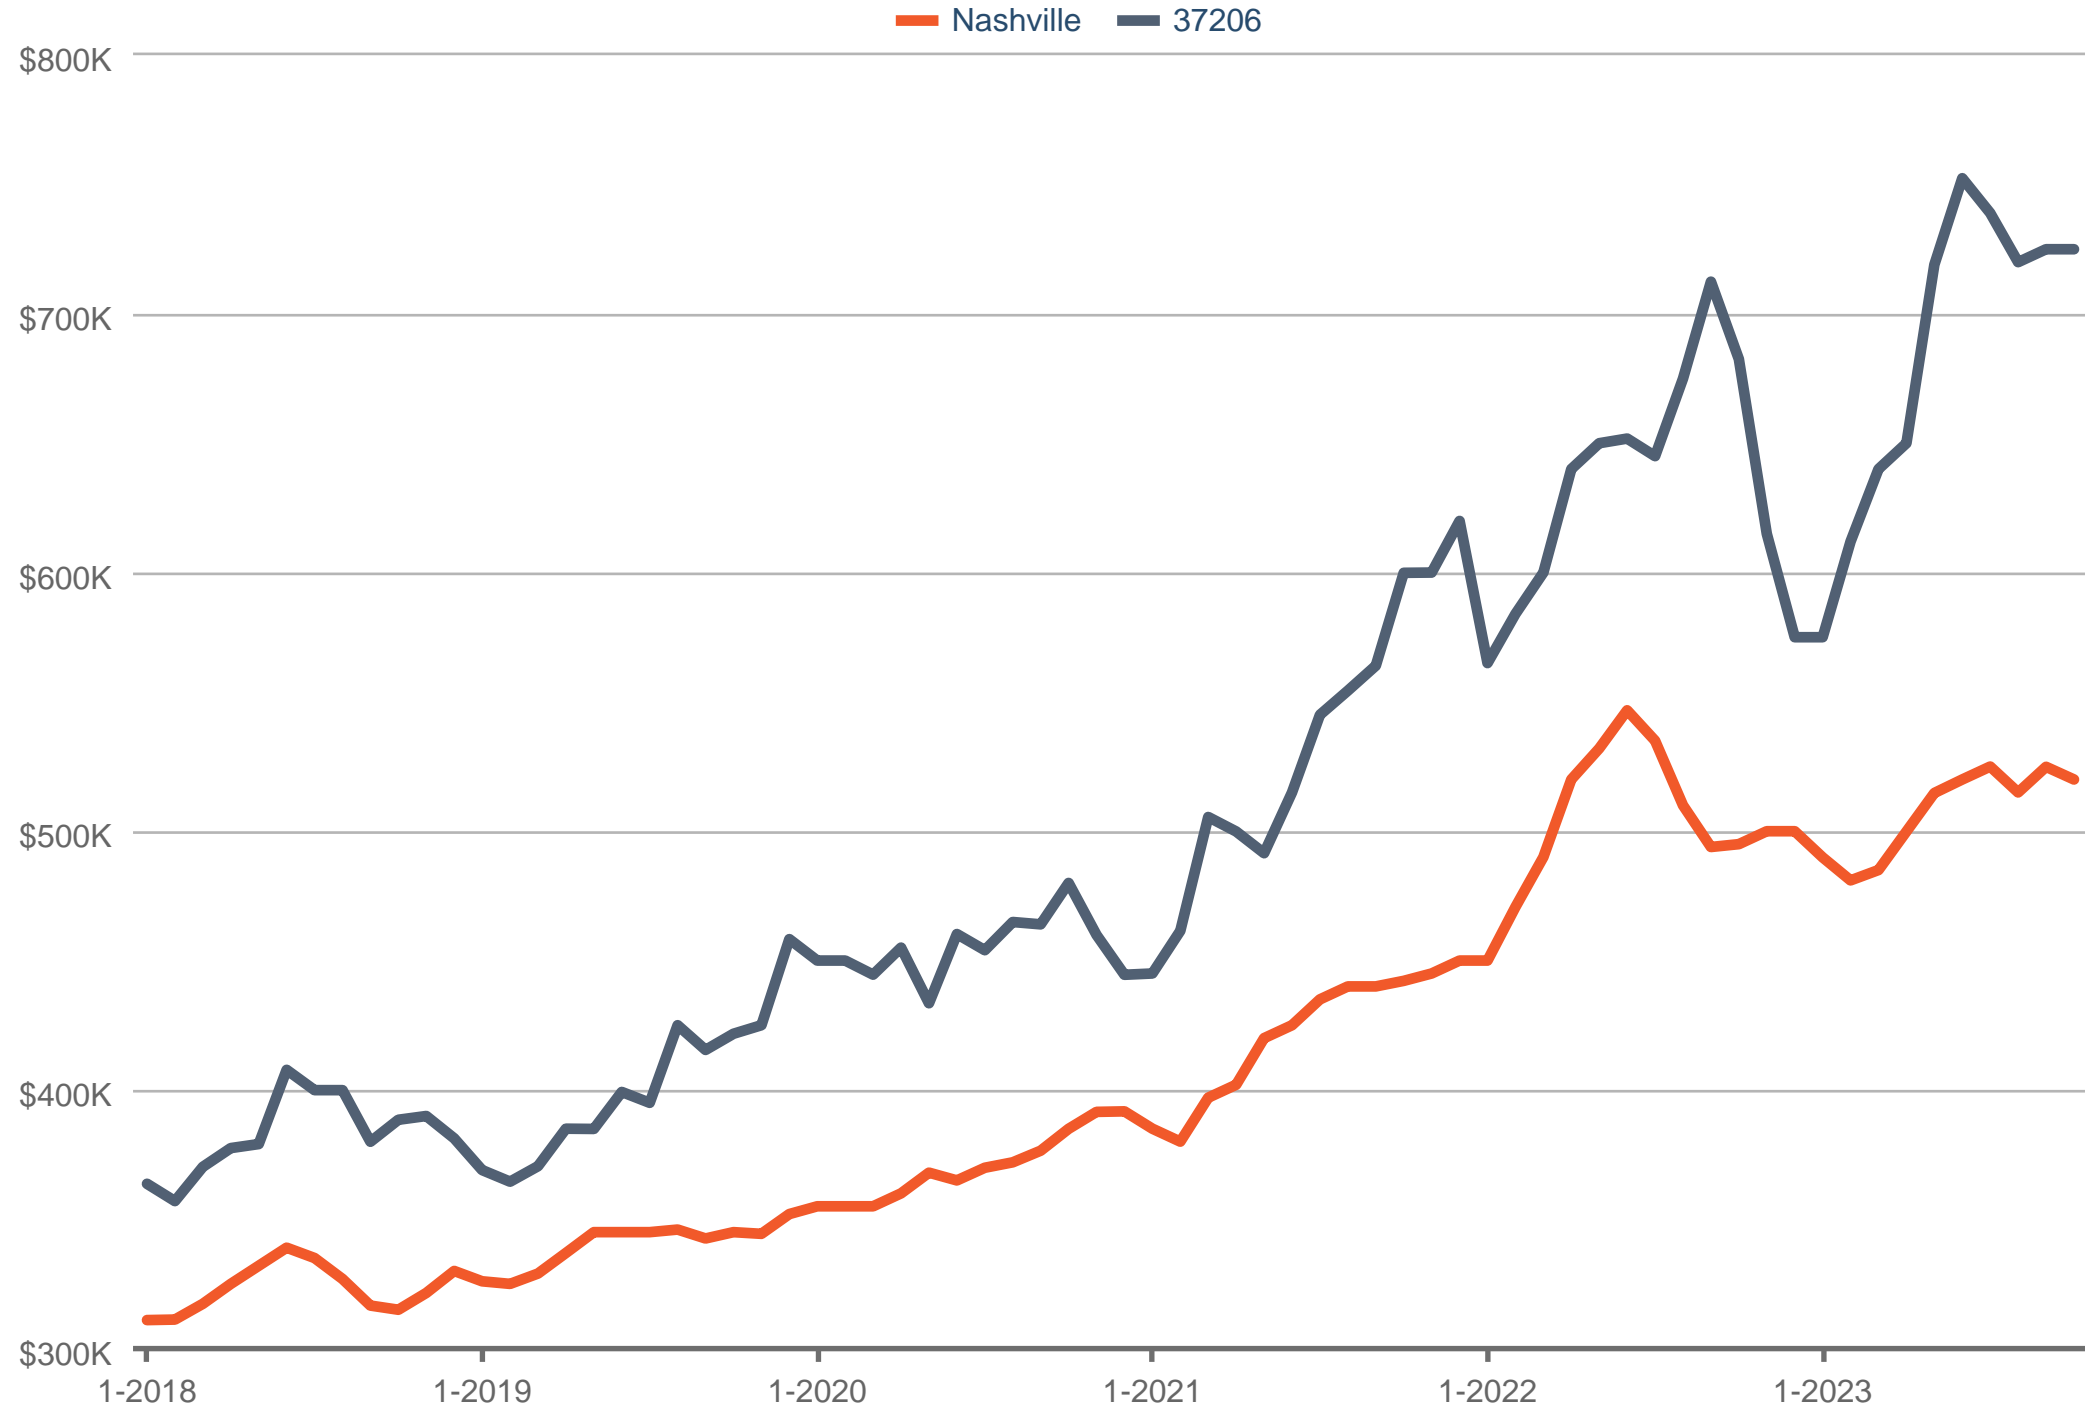

Median Sales Price

Nashville & 37206

Each data point is three months of activity. Data is from November 28, 2023.

All data from RealTracs®. All rights reserved. InfoSparks© 2023 ShowingTime.