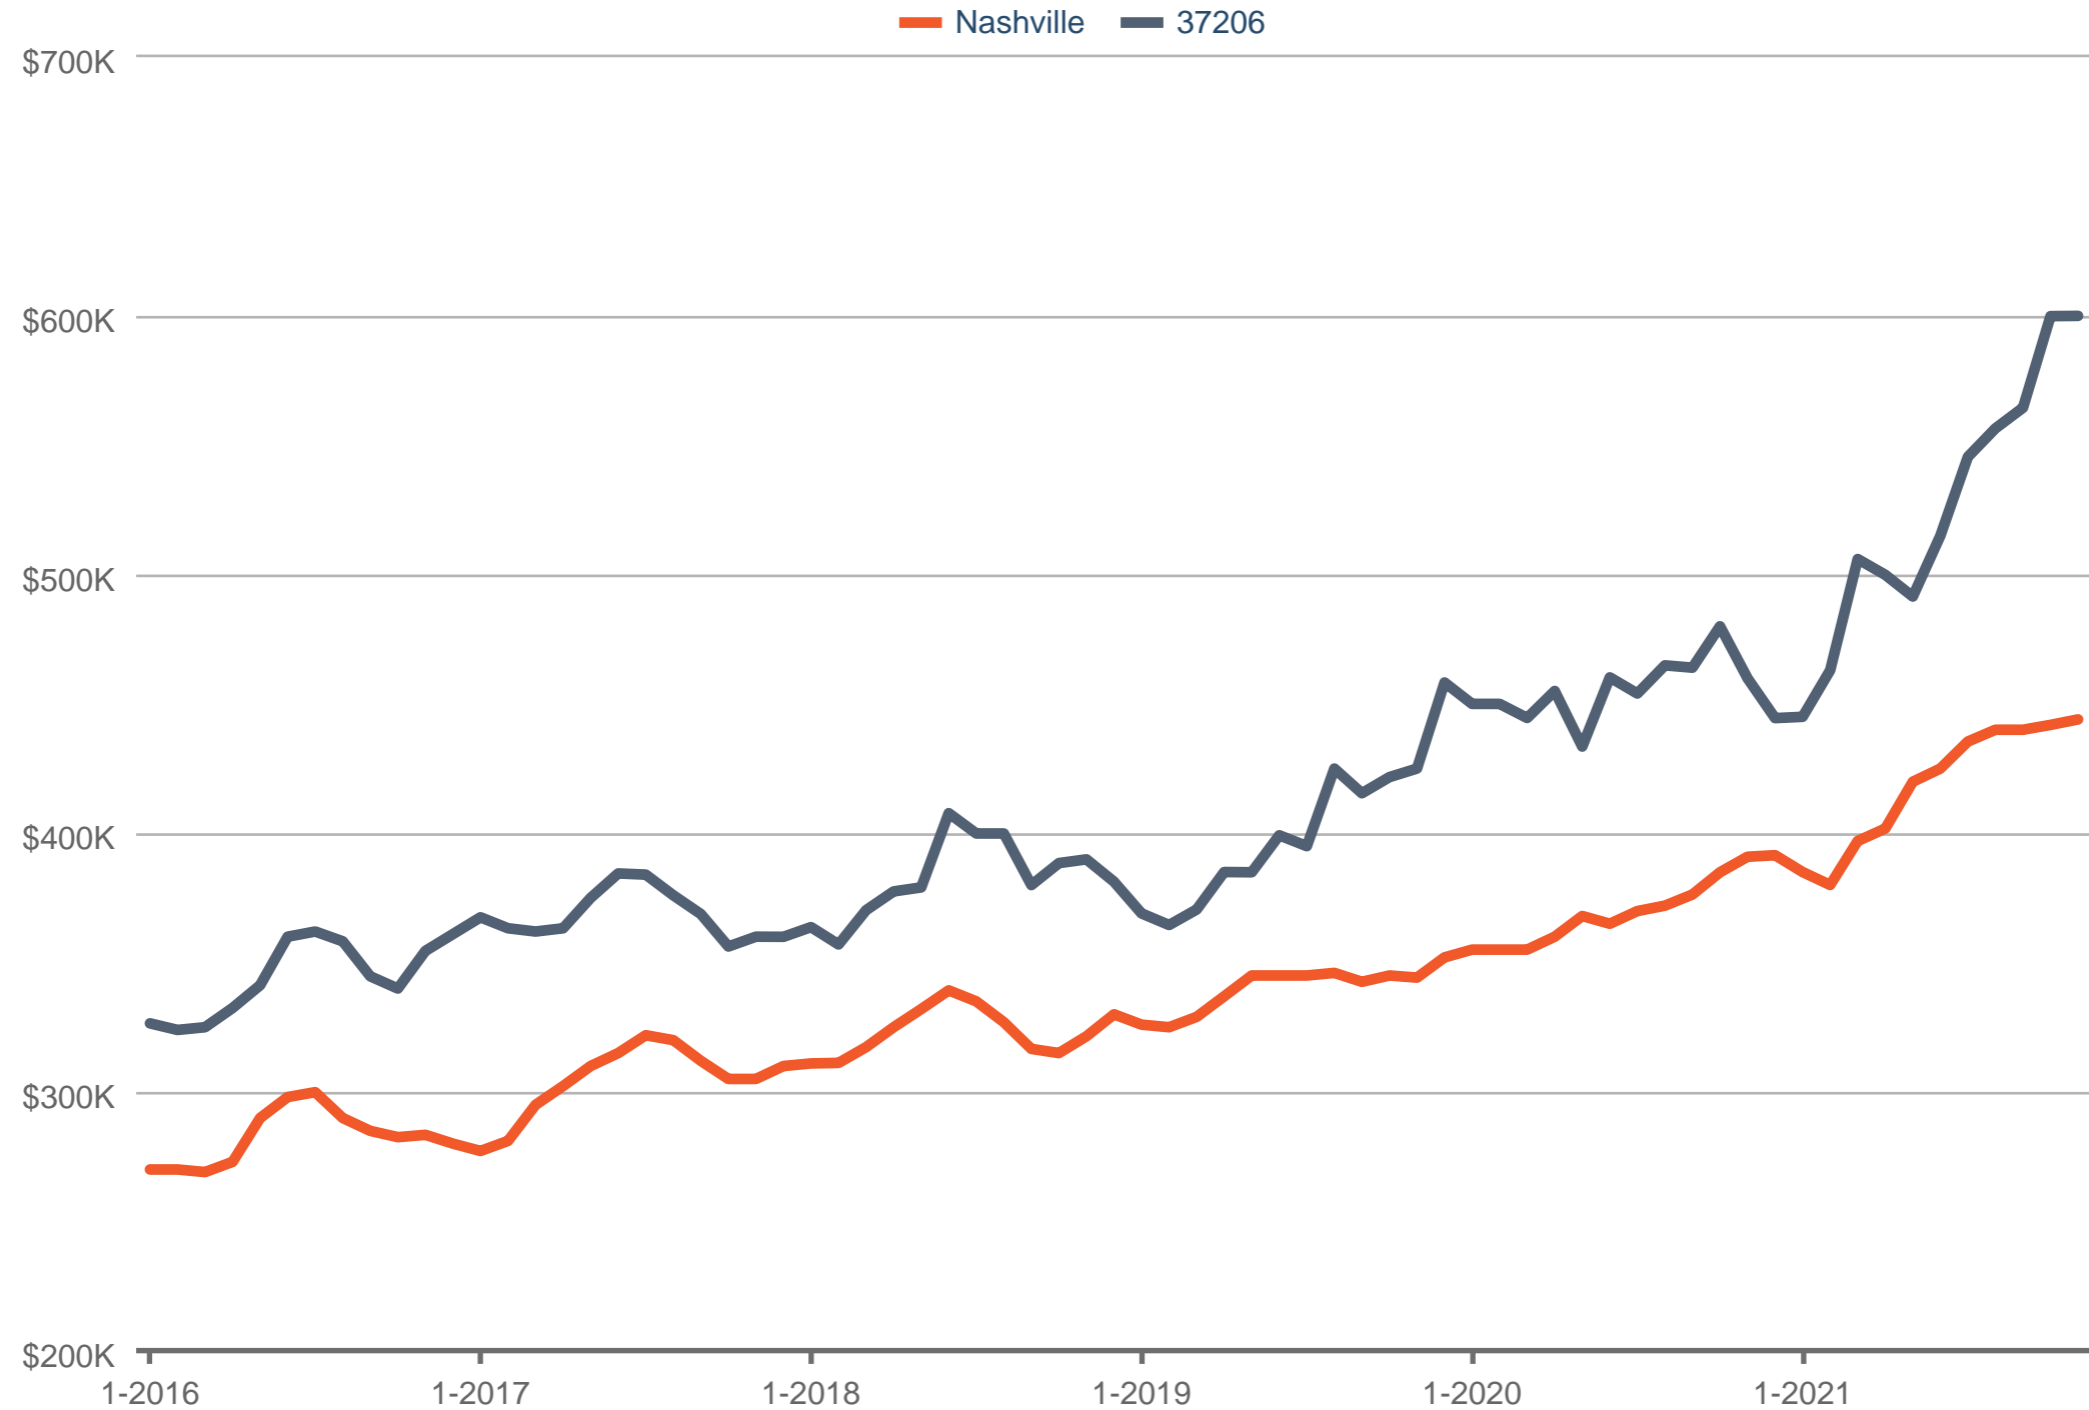

Median Sales Price

Nashville & 37206

Each data point is three months of activity. Data is from December 1, 2021.

All data from RealTracs®. All rights reserved. InfoSparks© 2021 ShowingTime.