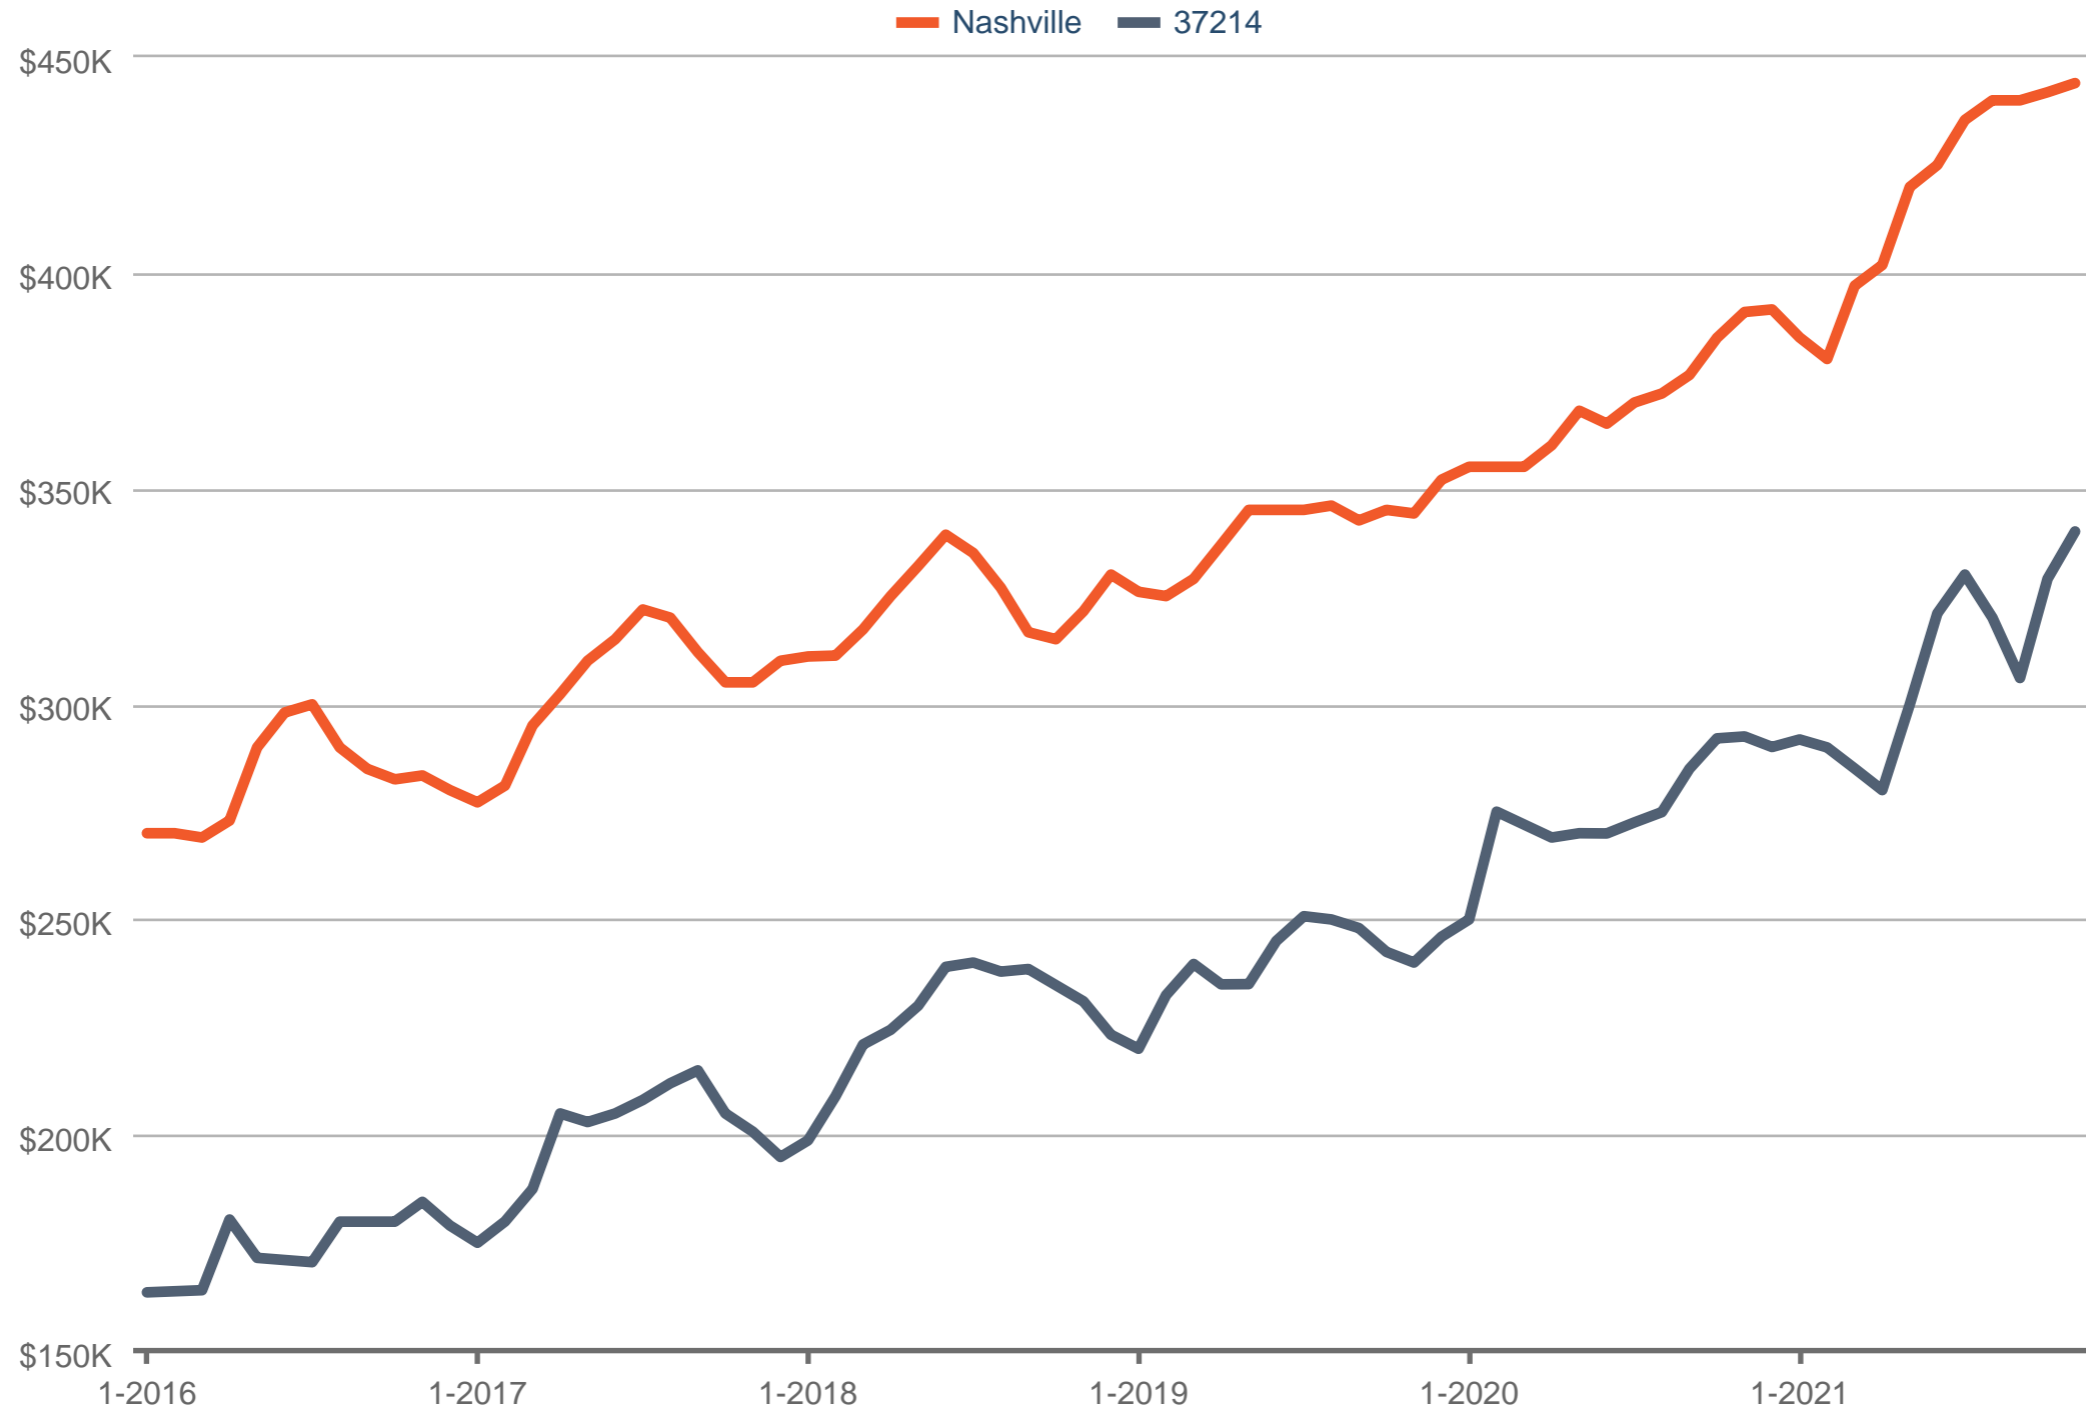

Median Sales Price

Nashville & 37214

Each data point is three months of activity. Data is from December 1, 2021.

All data from RealTracs®. All rights reserved. InfoSparks© 2021 ShowingTime.