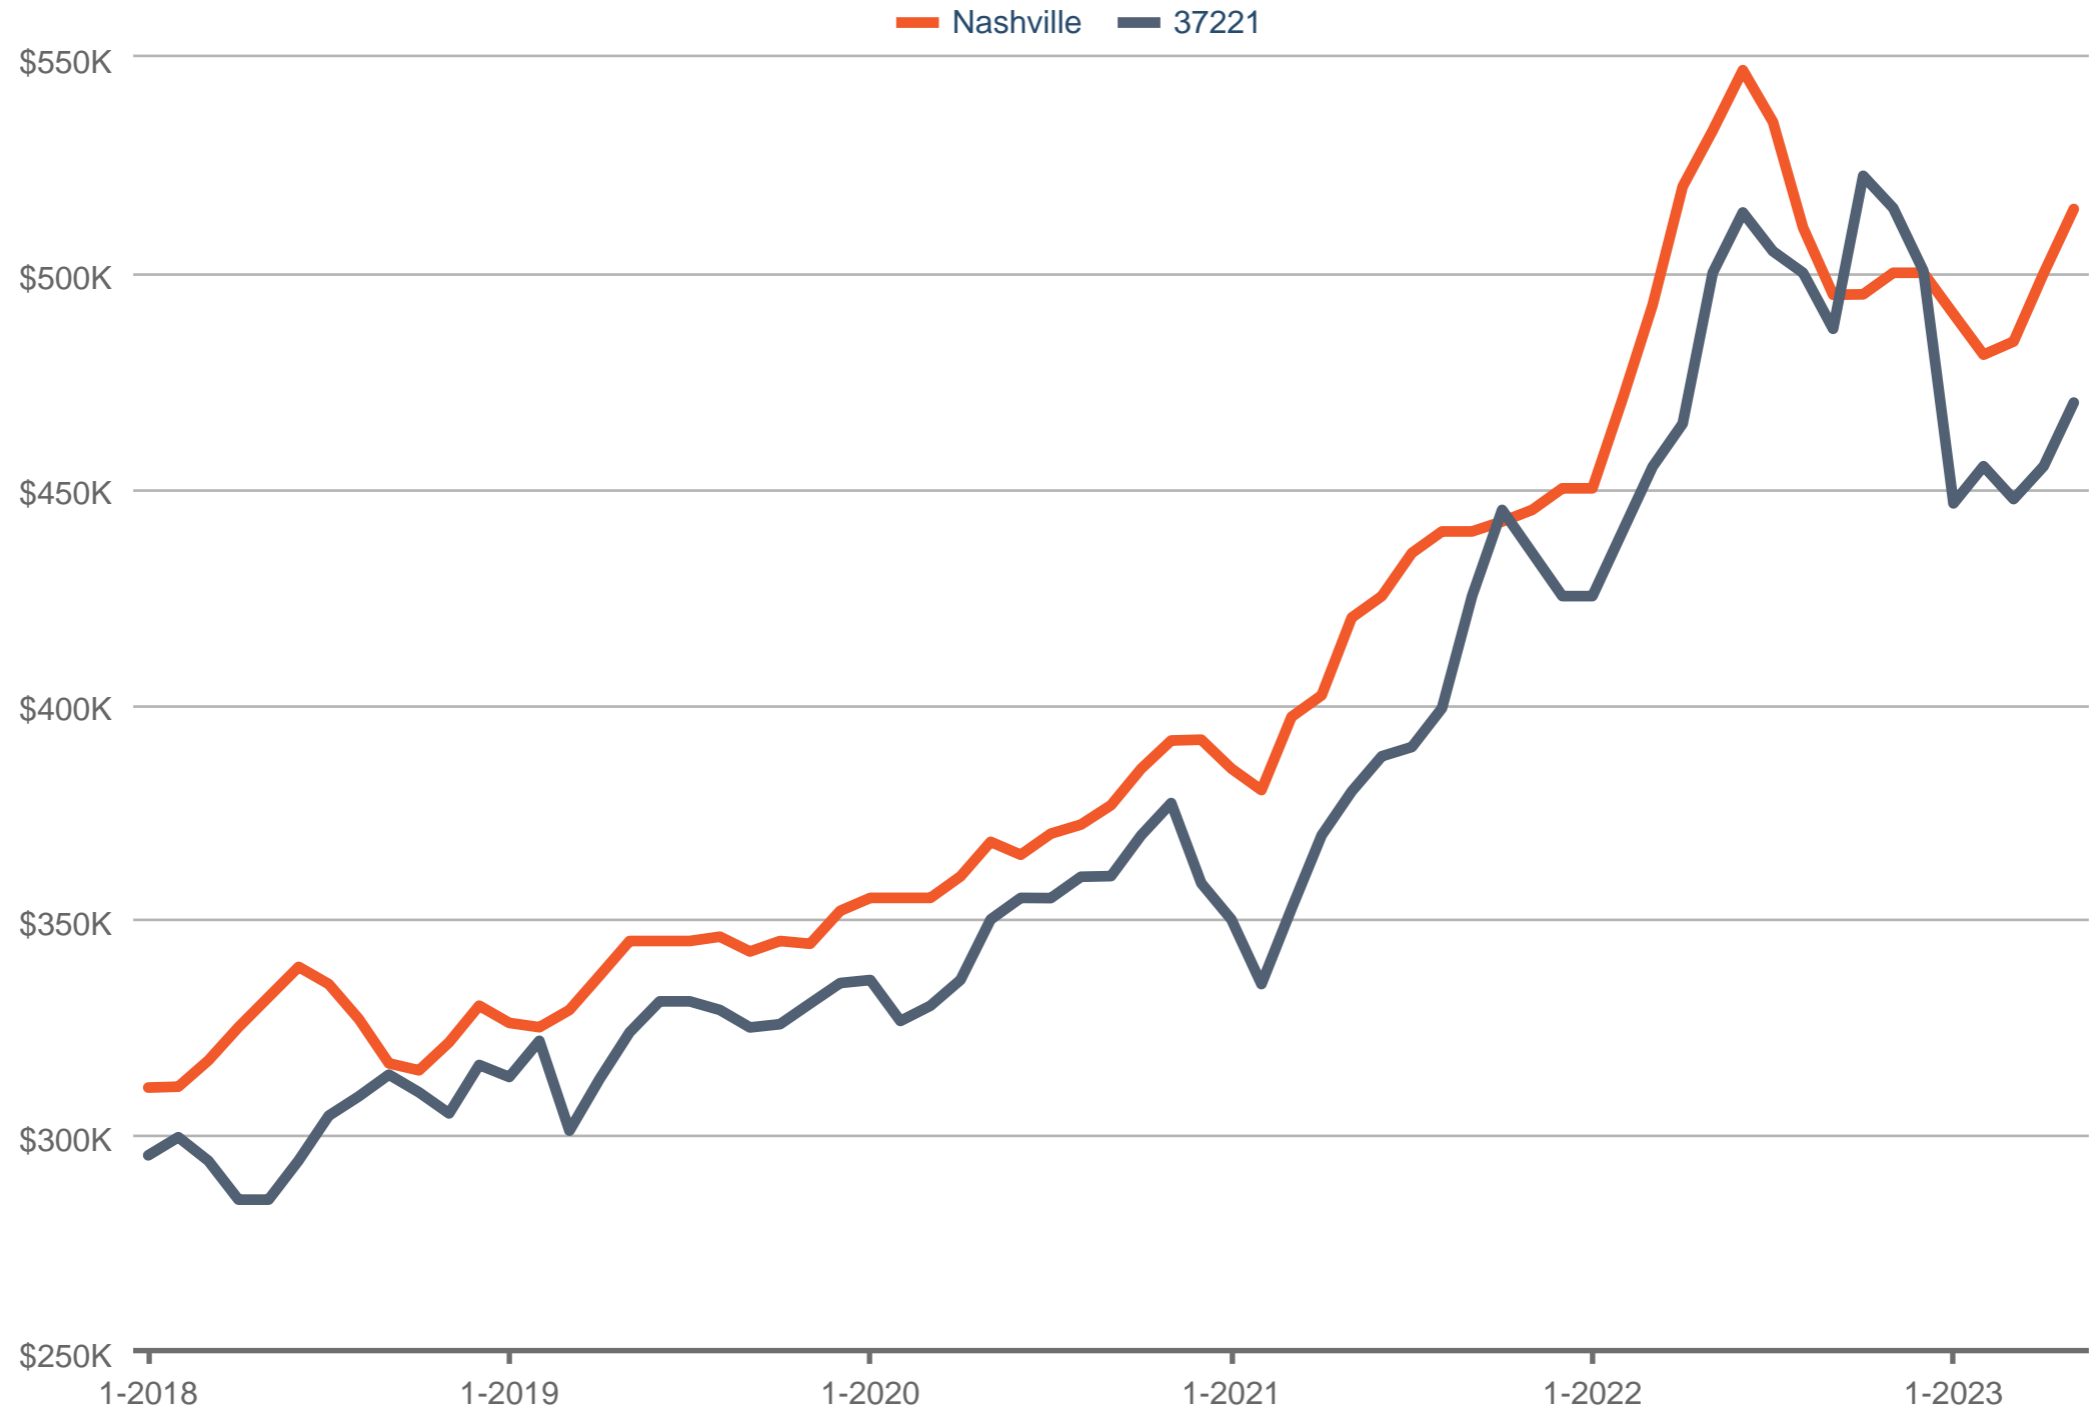

### Median Sales Price

Nashville & 37221

Each data point is three months of activity. Data is from June 9, 2023.