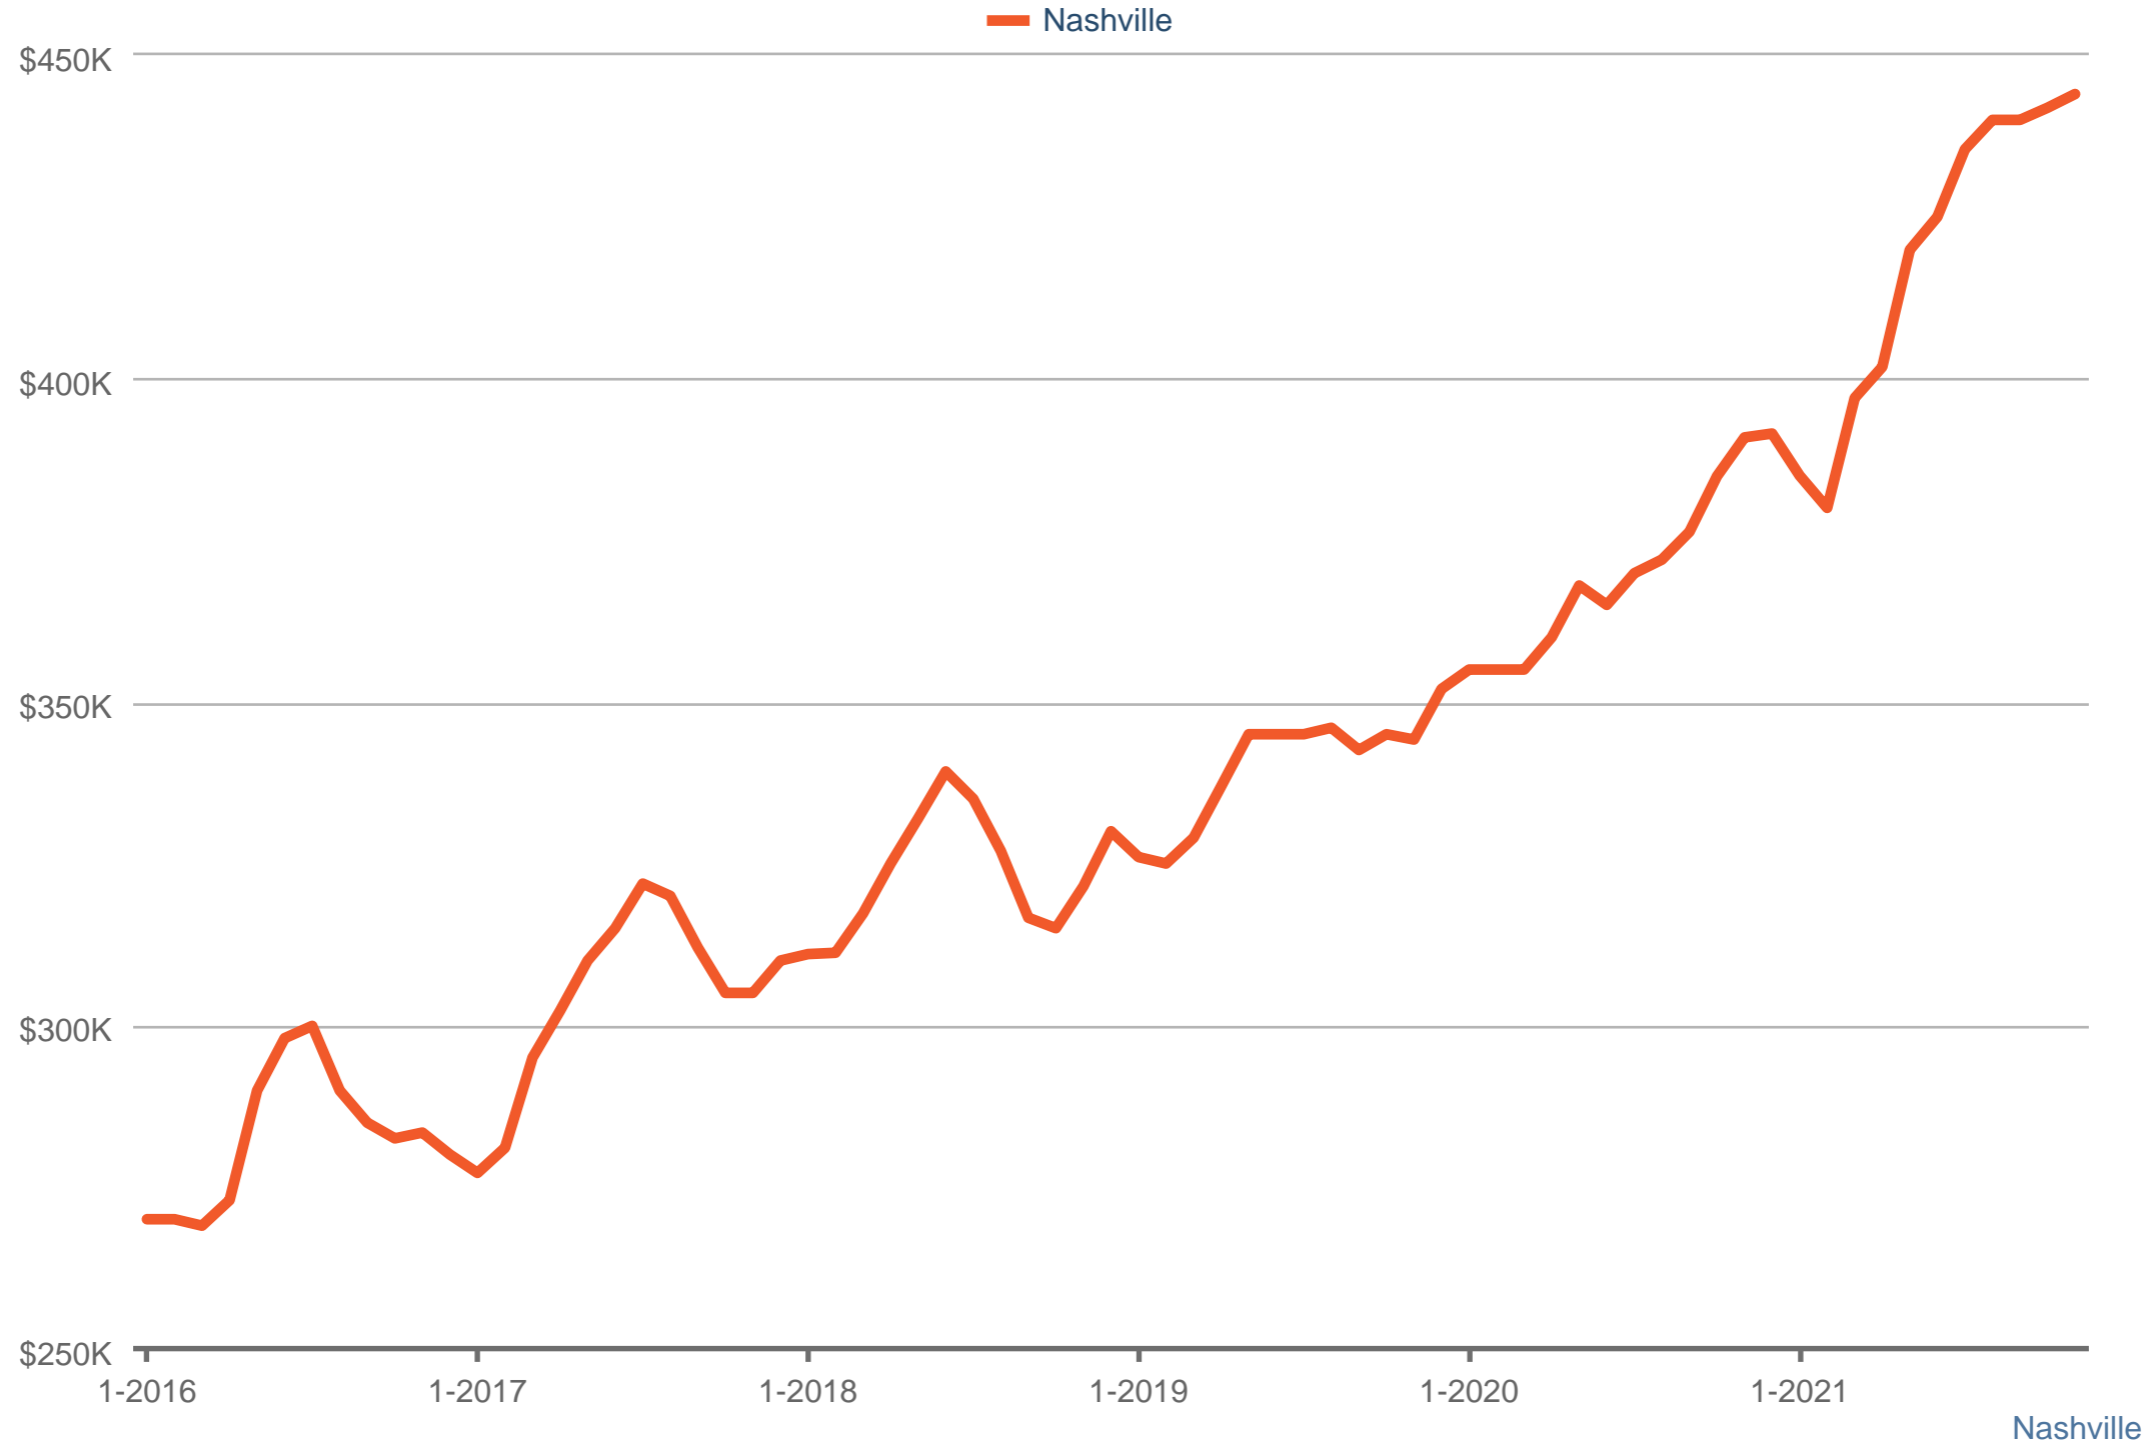

Median Sales Price

Each data point is three months of activity. Data is from December 1, 2021.