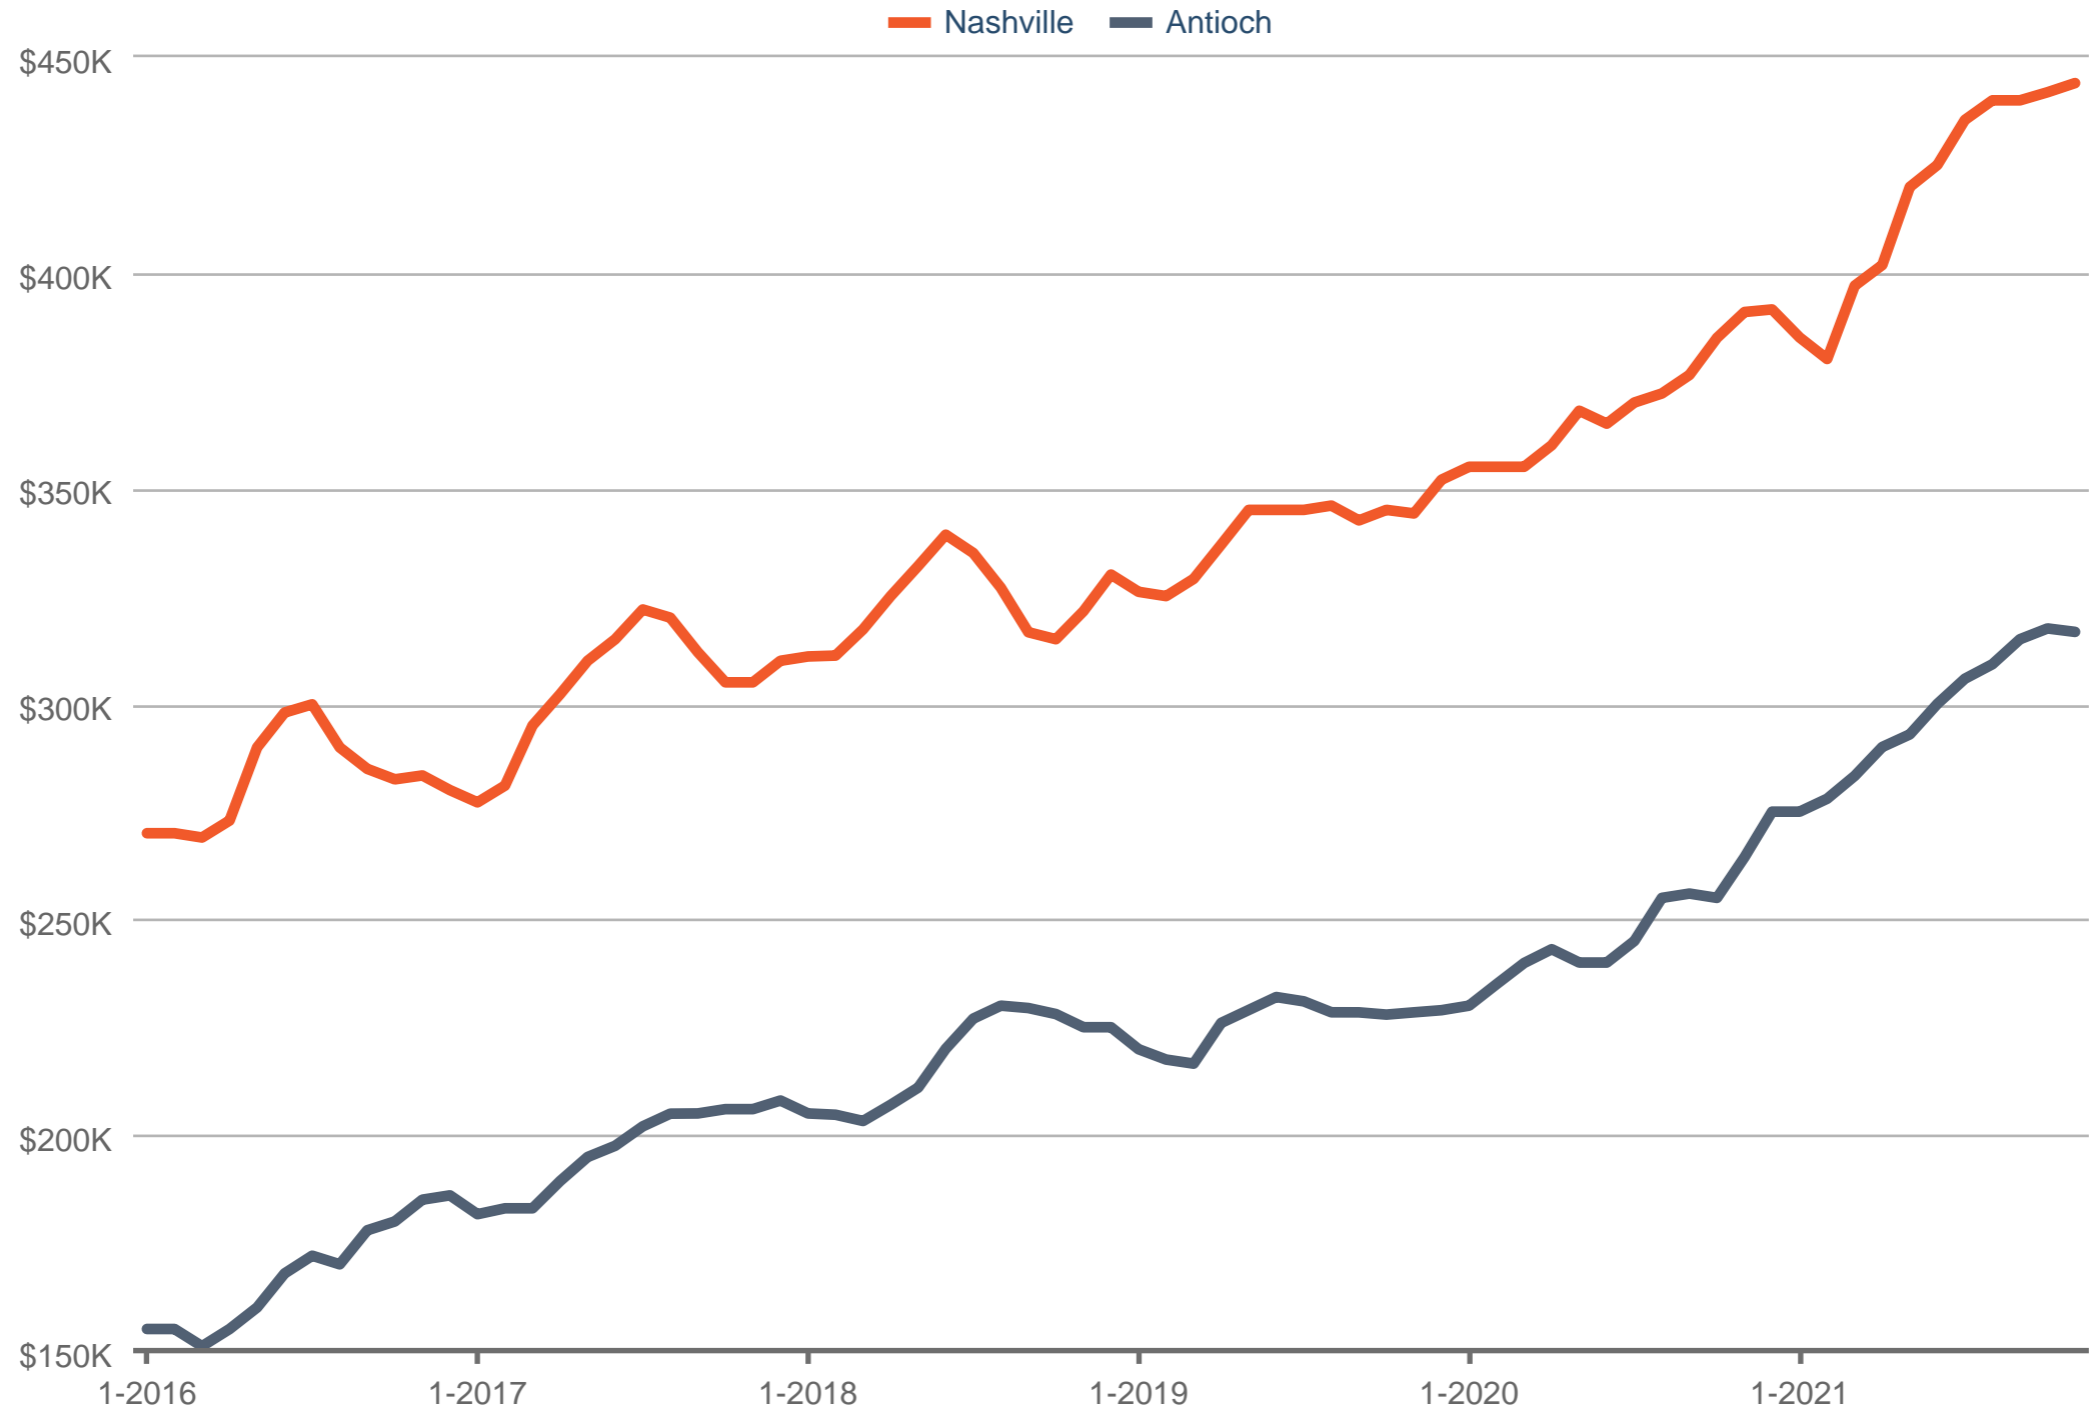

Median Sales Price

Nashville & Antioch

Each data point is three months of activity. Data is from December 1, 2021.