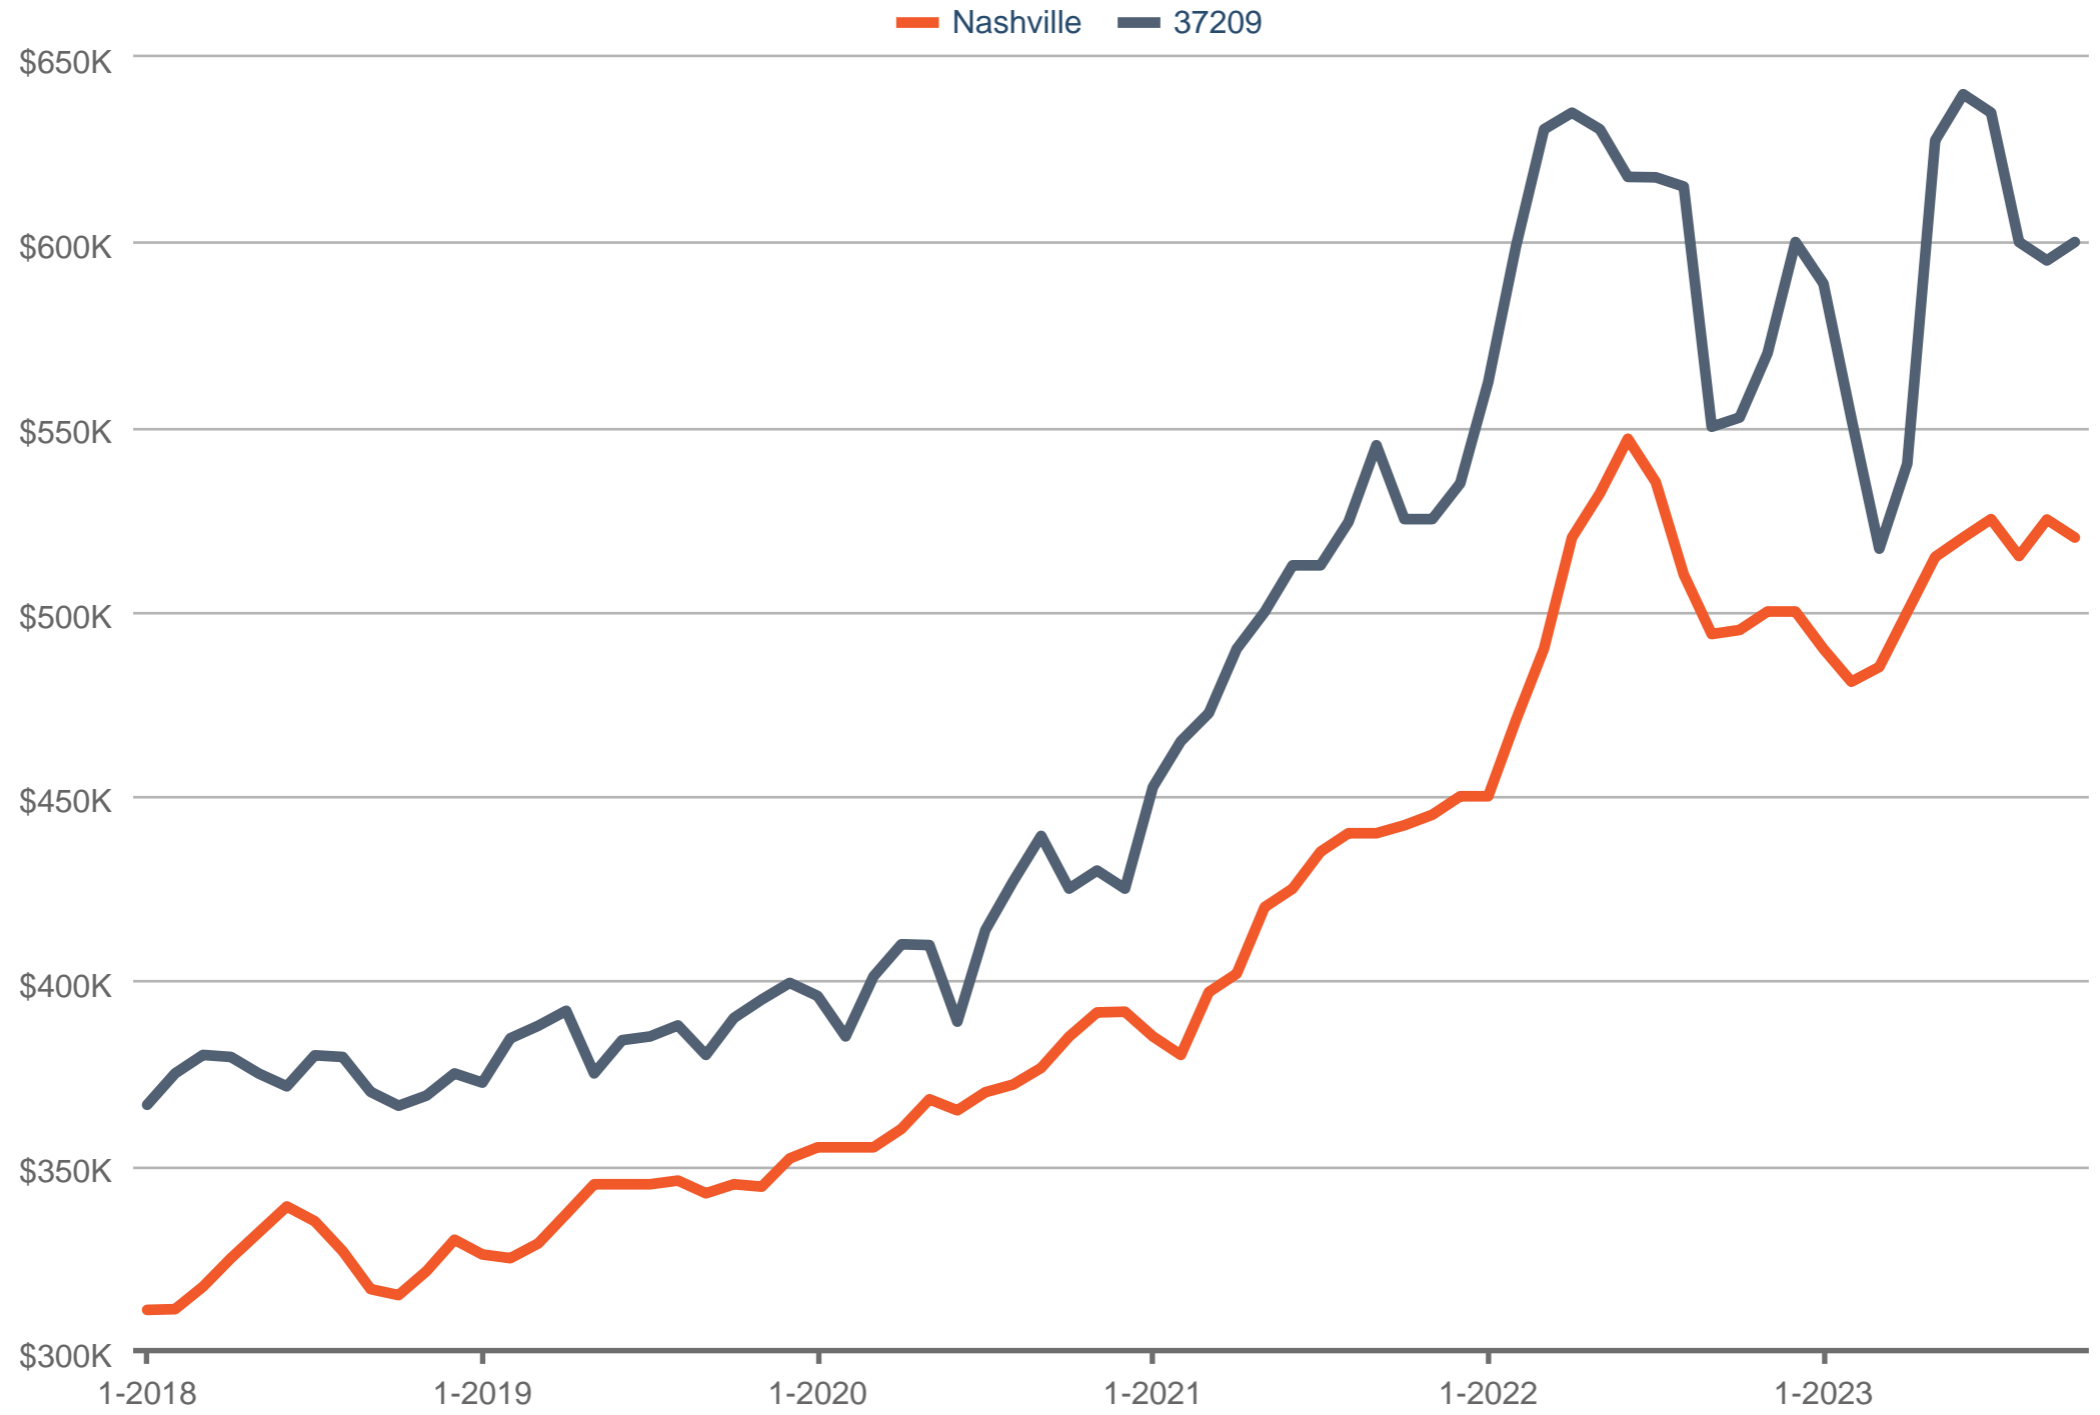

Median Sales Price

Nashville & 37209

Each data point is three months of activity. Data is from November 28, 2023.