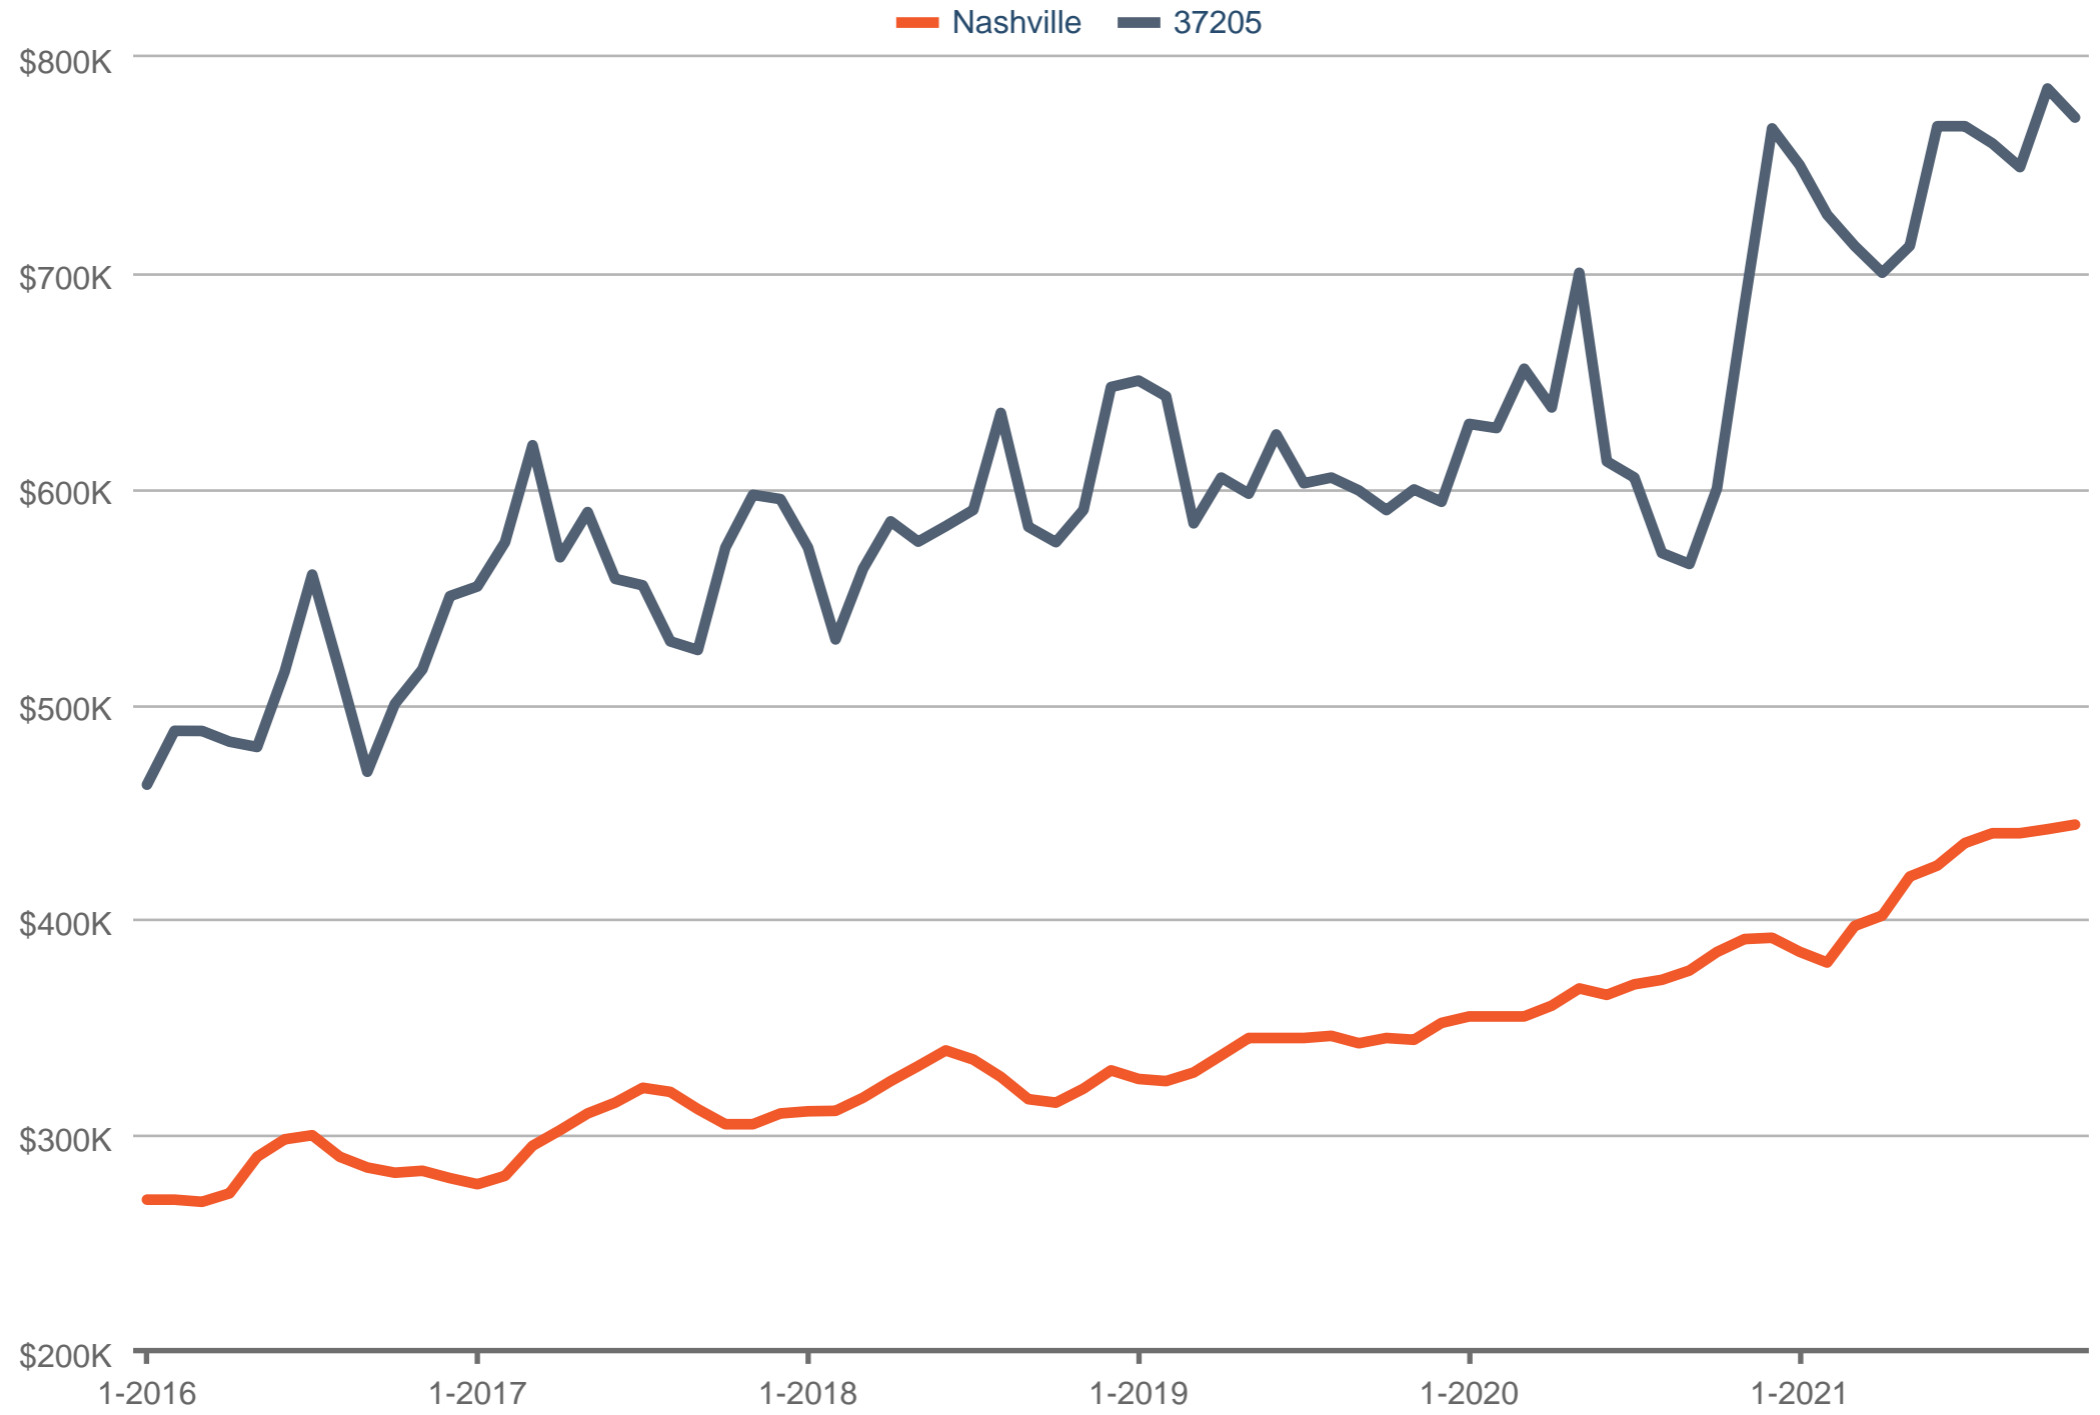

Median Sales Price

Nashville & 37205

Each data point is three months of activity. Data is from December 1, 2021.