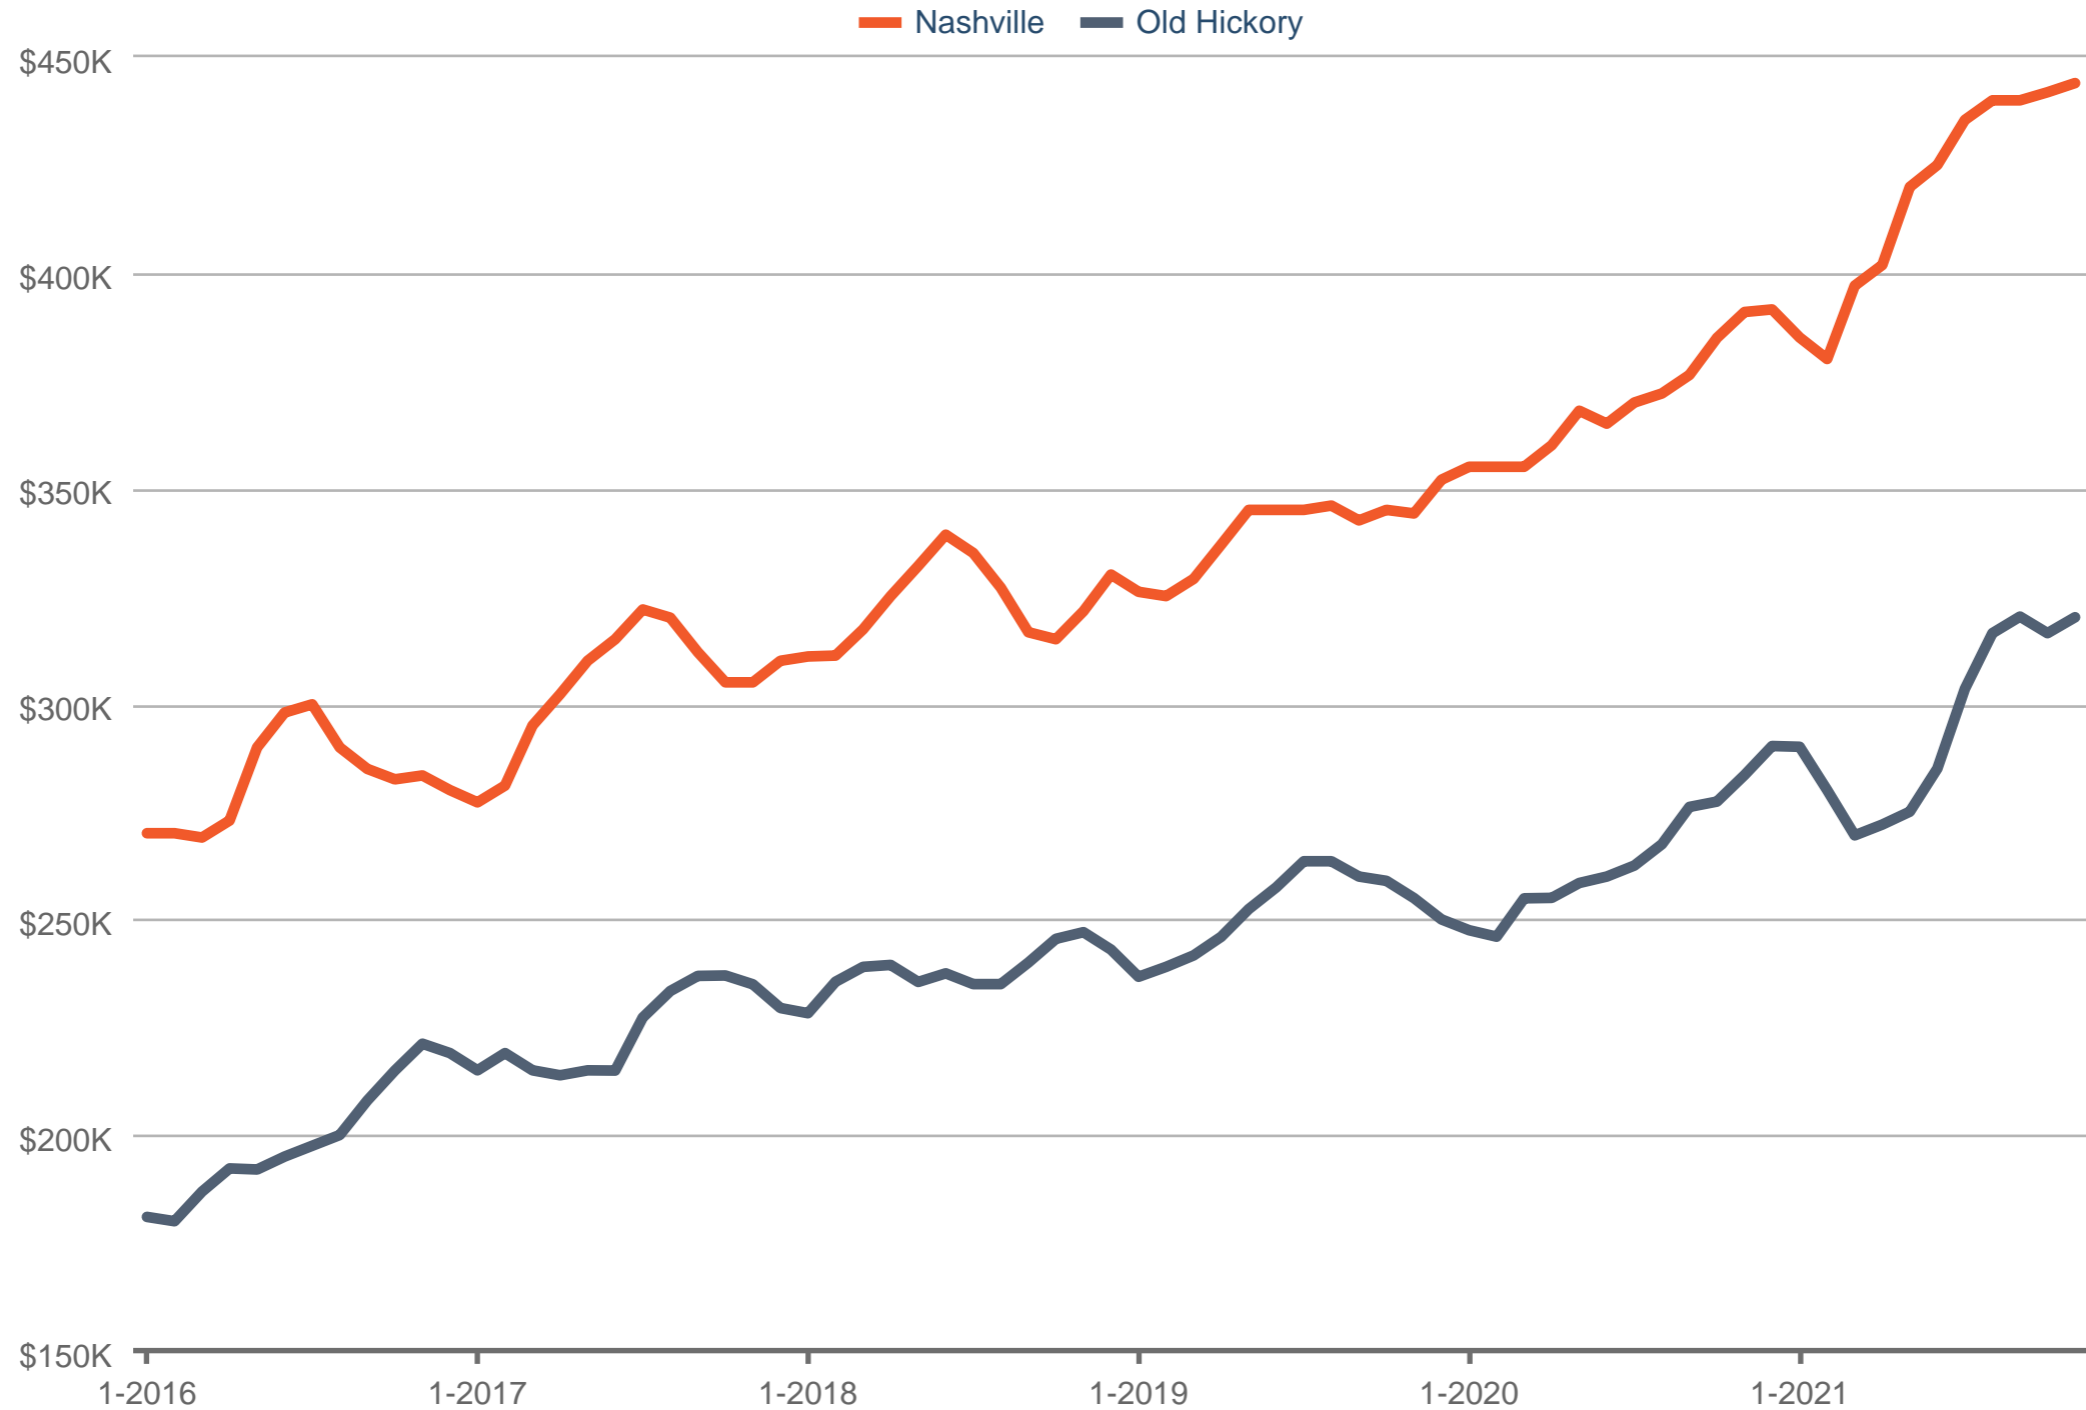

Median Sales Price

Nashville & Old Hickory

Each data point is three months of activity. Data is from December 1, 2021.