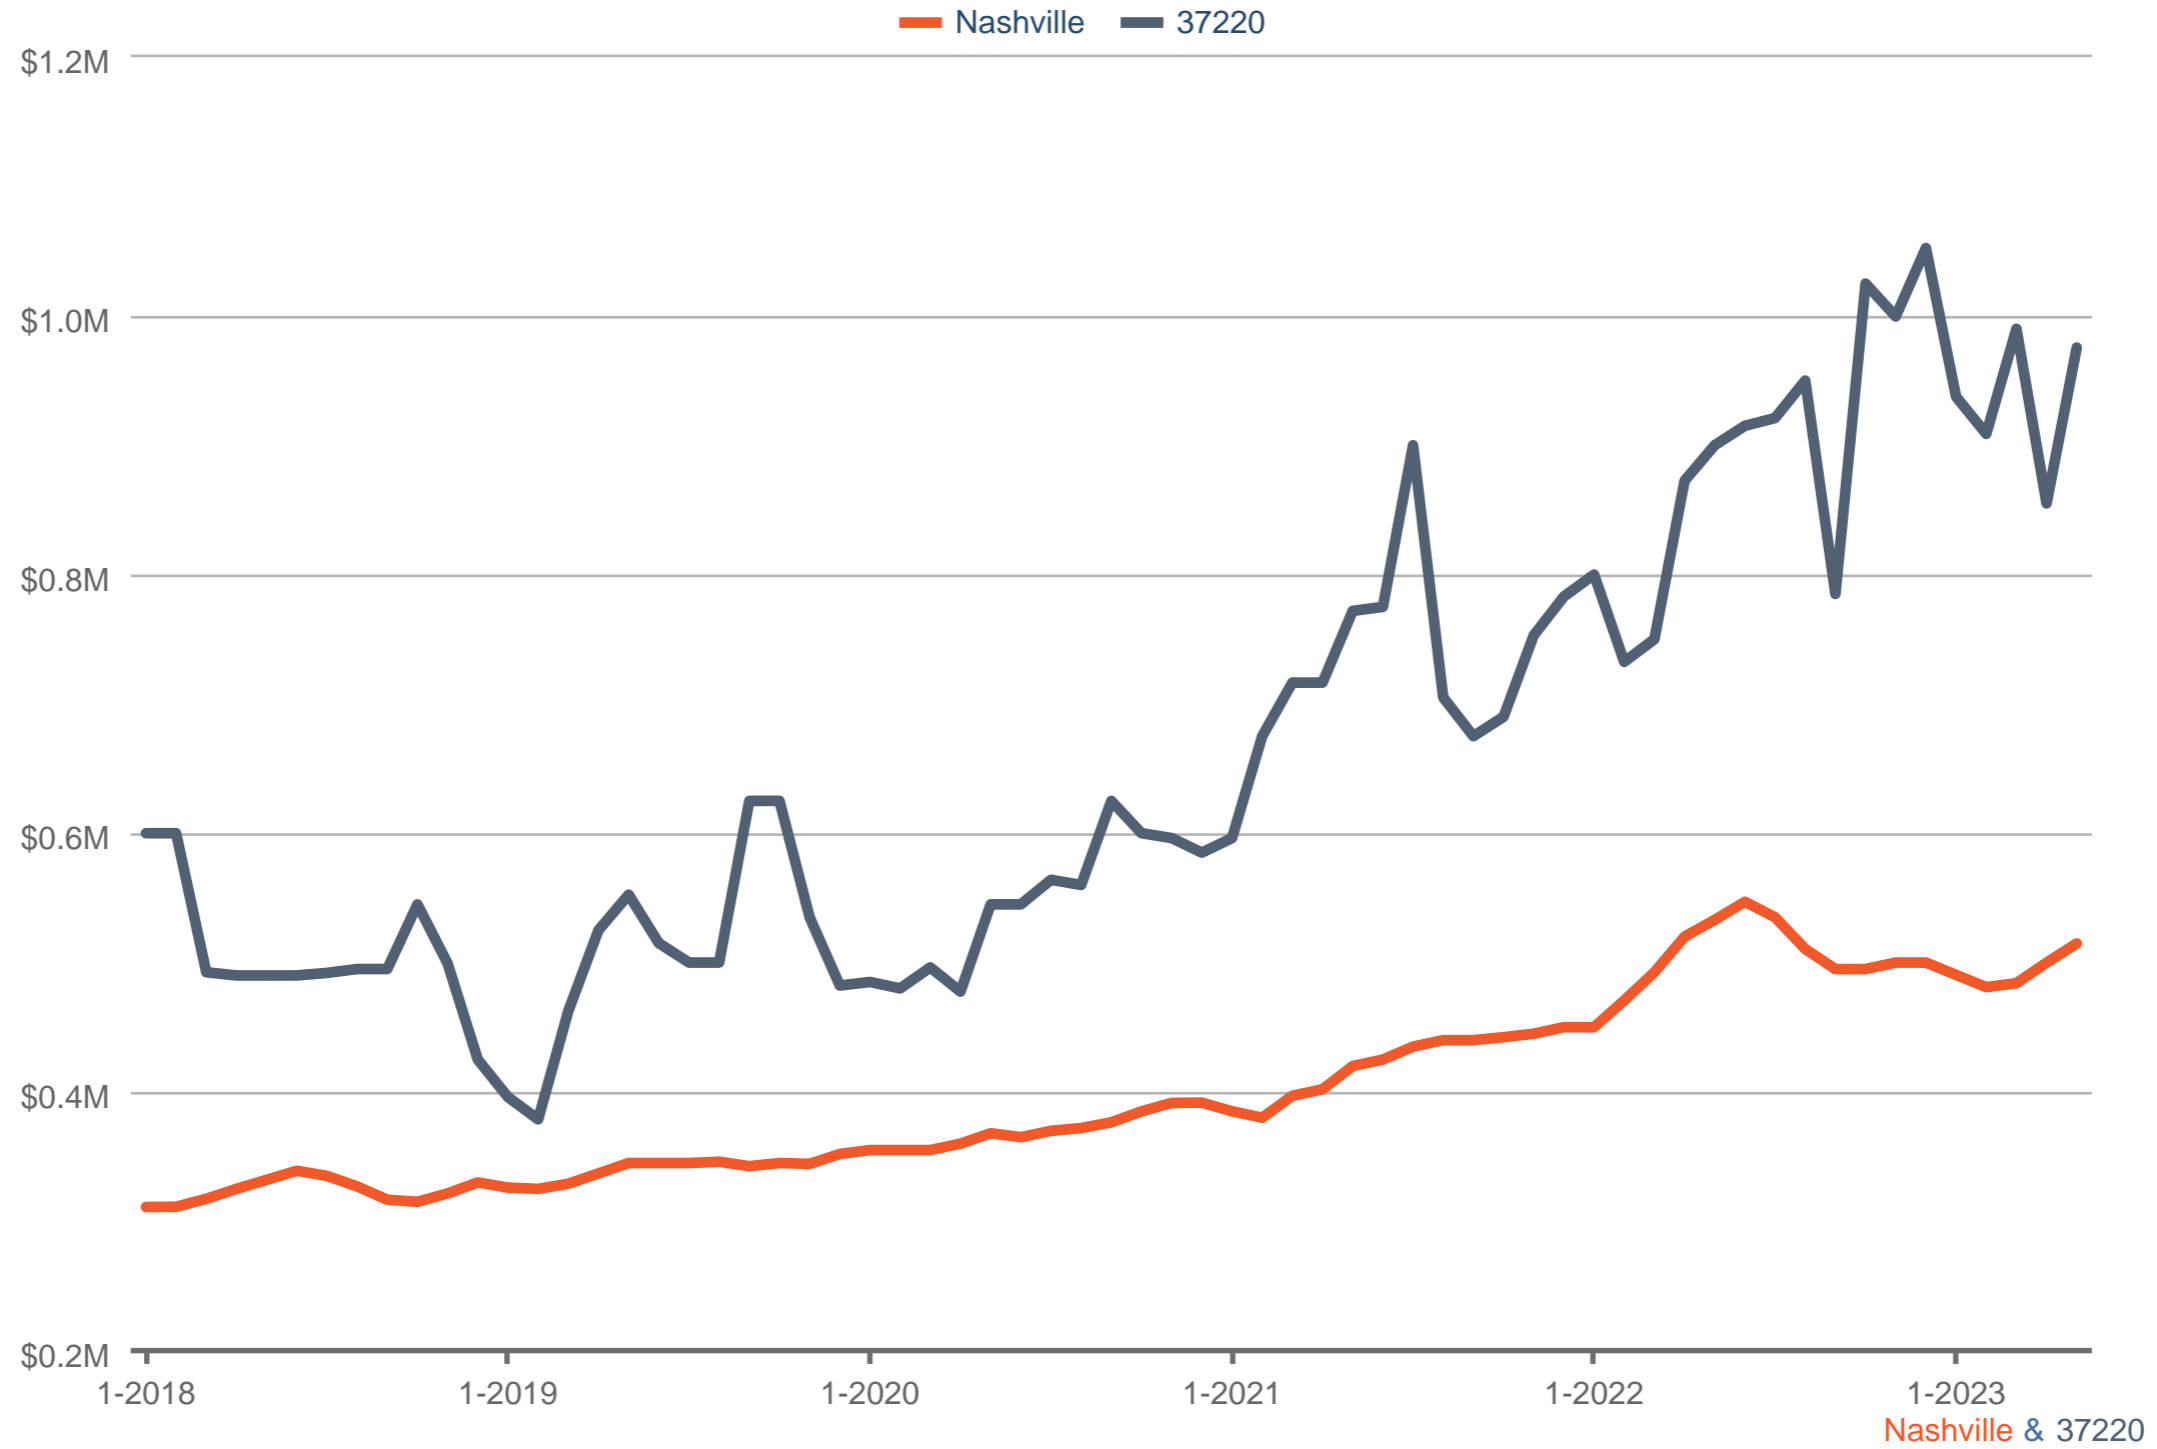

Median Sales Price

Each data point is three months of activity. Data is from June 9, 2023.