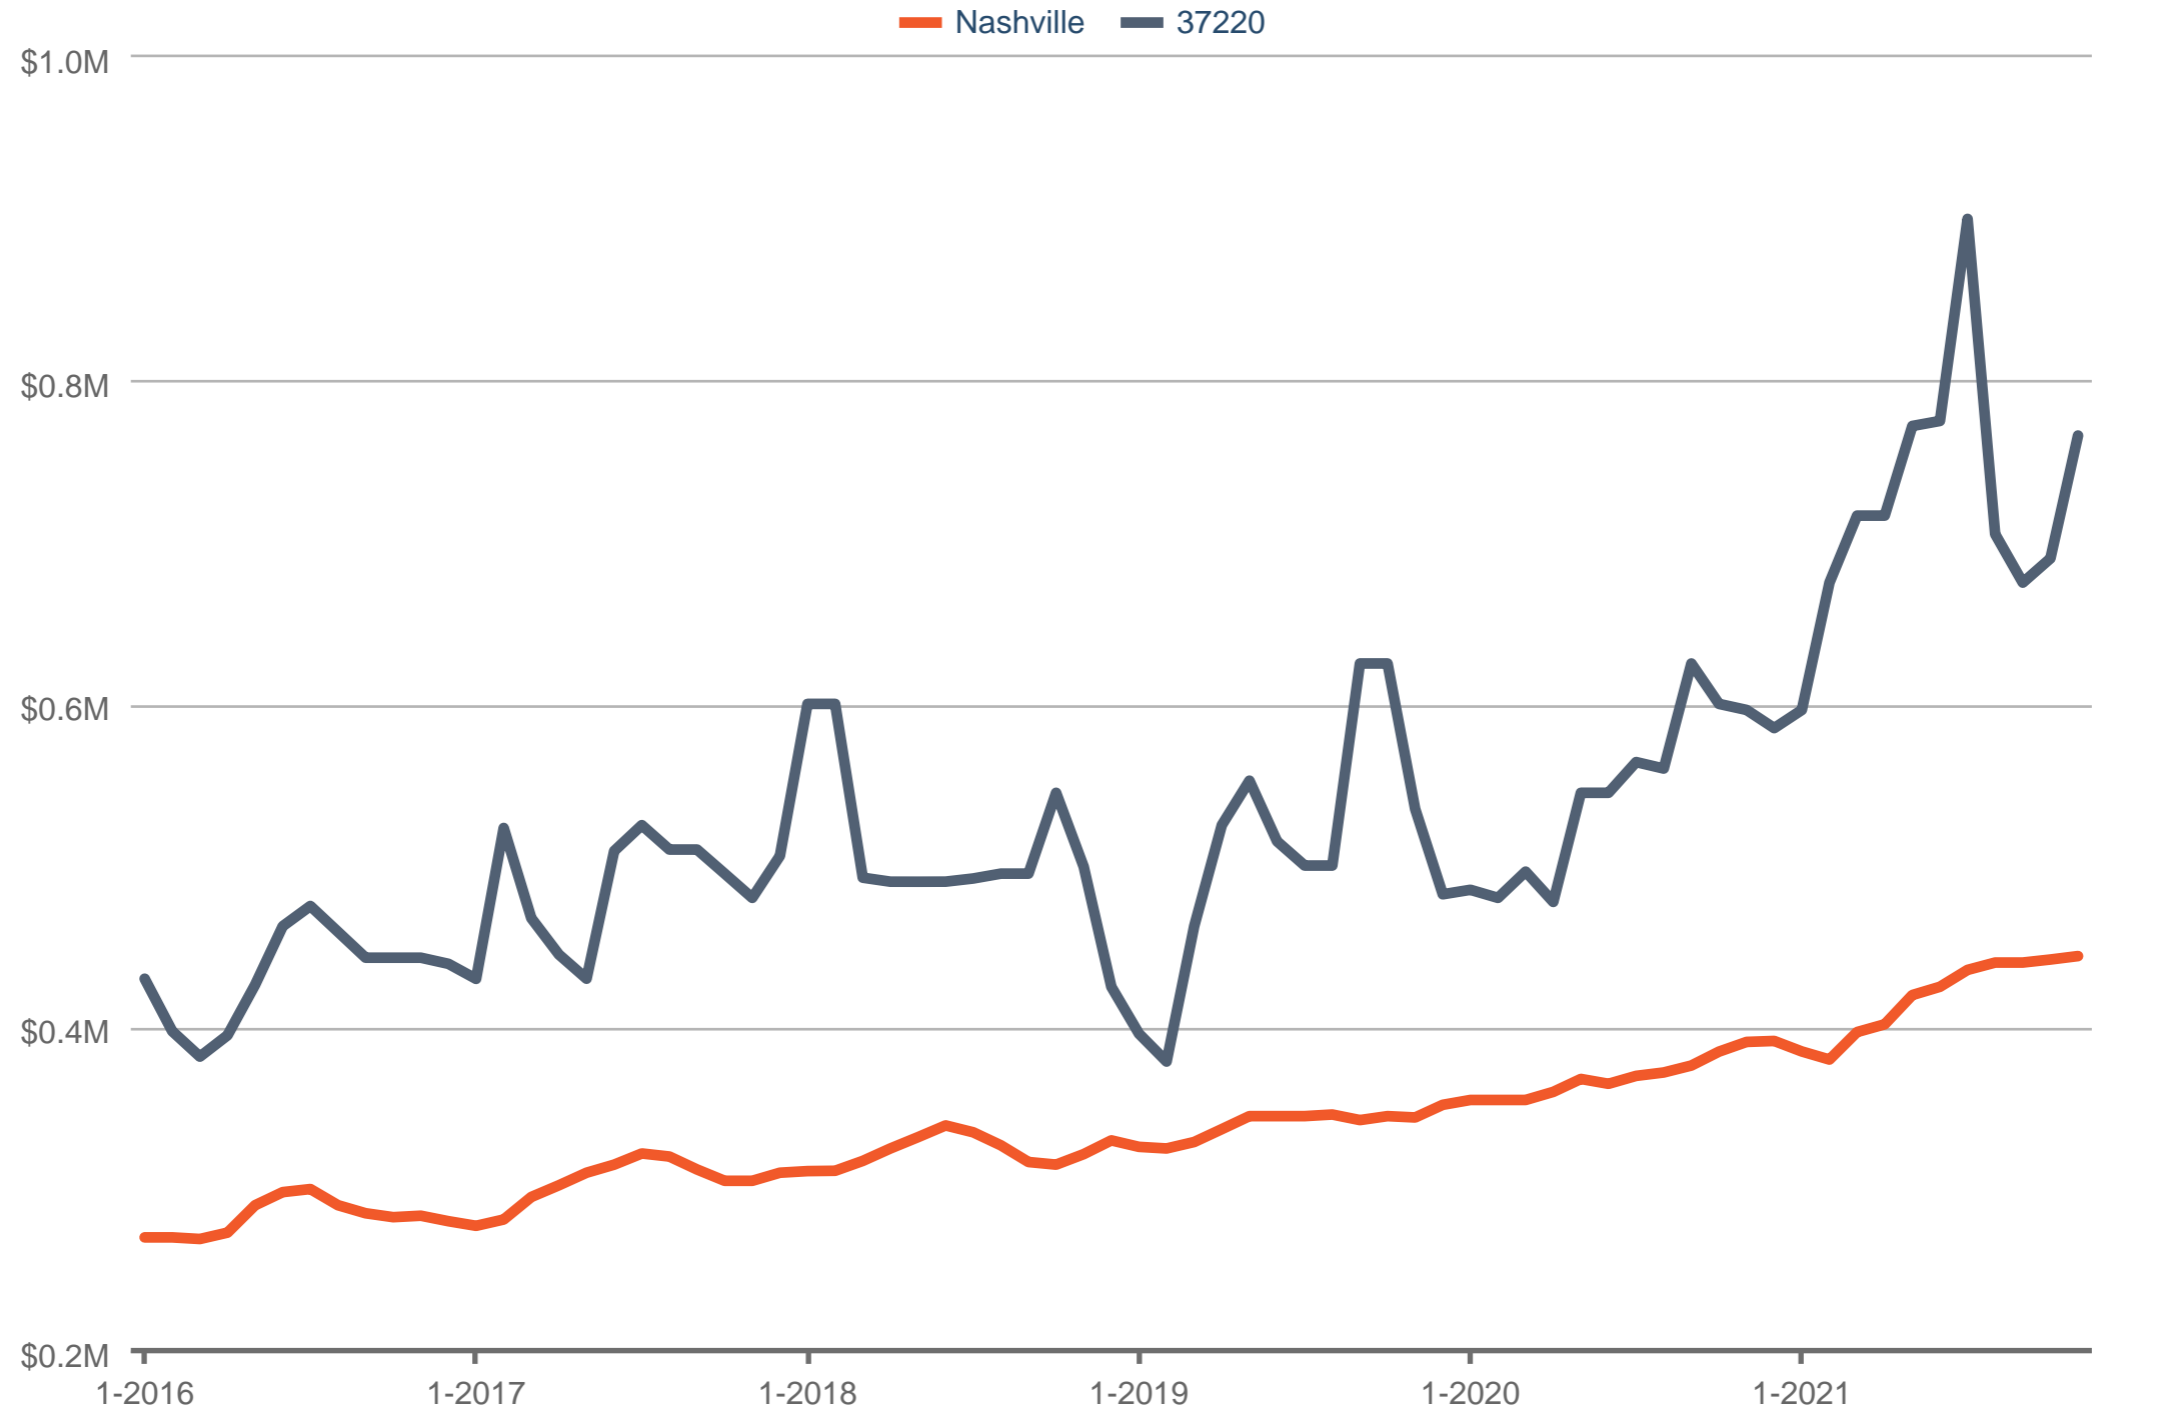

Median Sales Price

Nashville & 37220

Each data point is three months of activity. Data is from December 1, 2021.

All data from RealTracs®. All rights reserved. InfoSparks© 2021 ShowingTime.