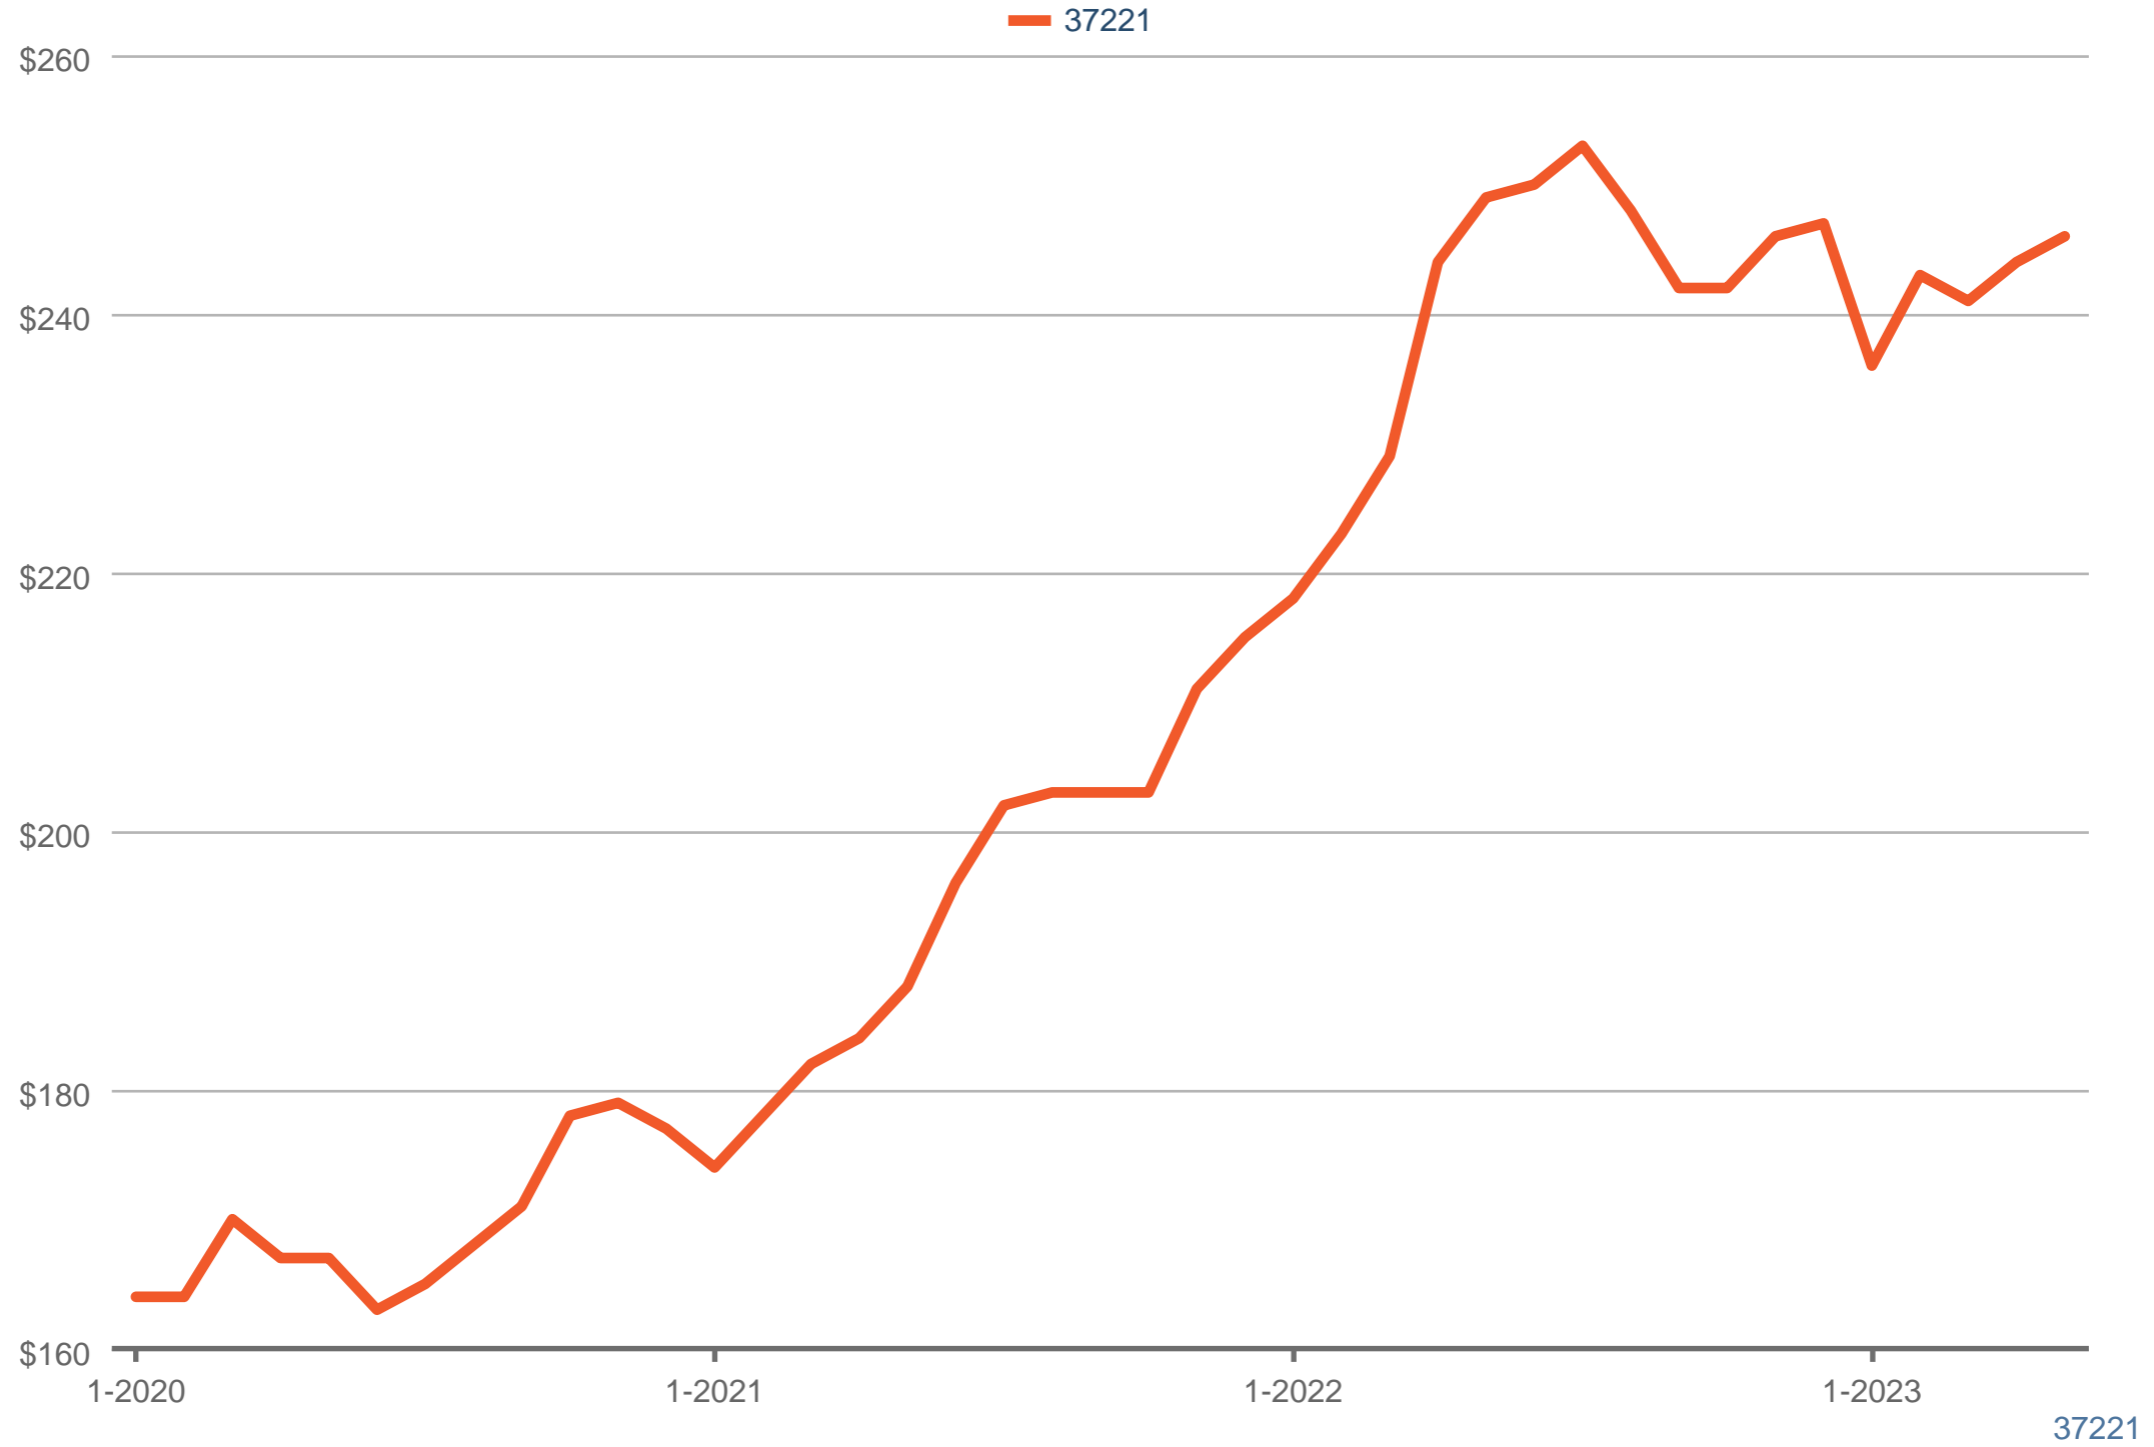

Median Price Per Square Foot

Each data point is three months of activity. Data is from June 9, 2023.