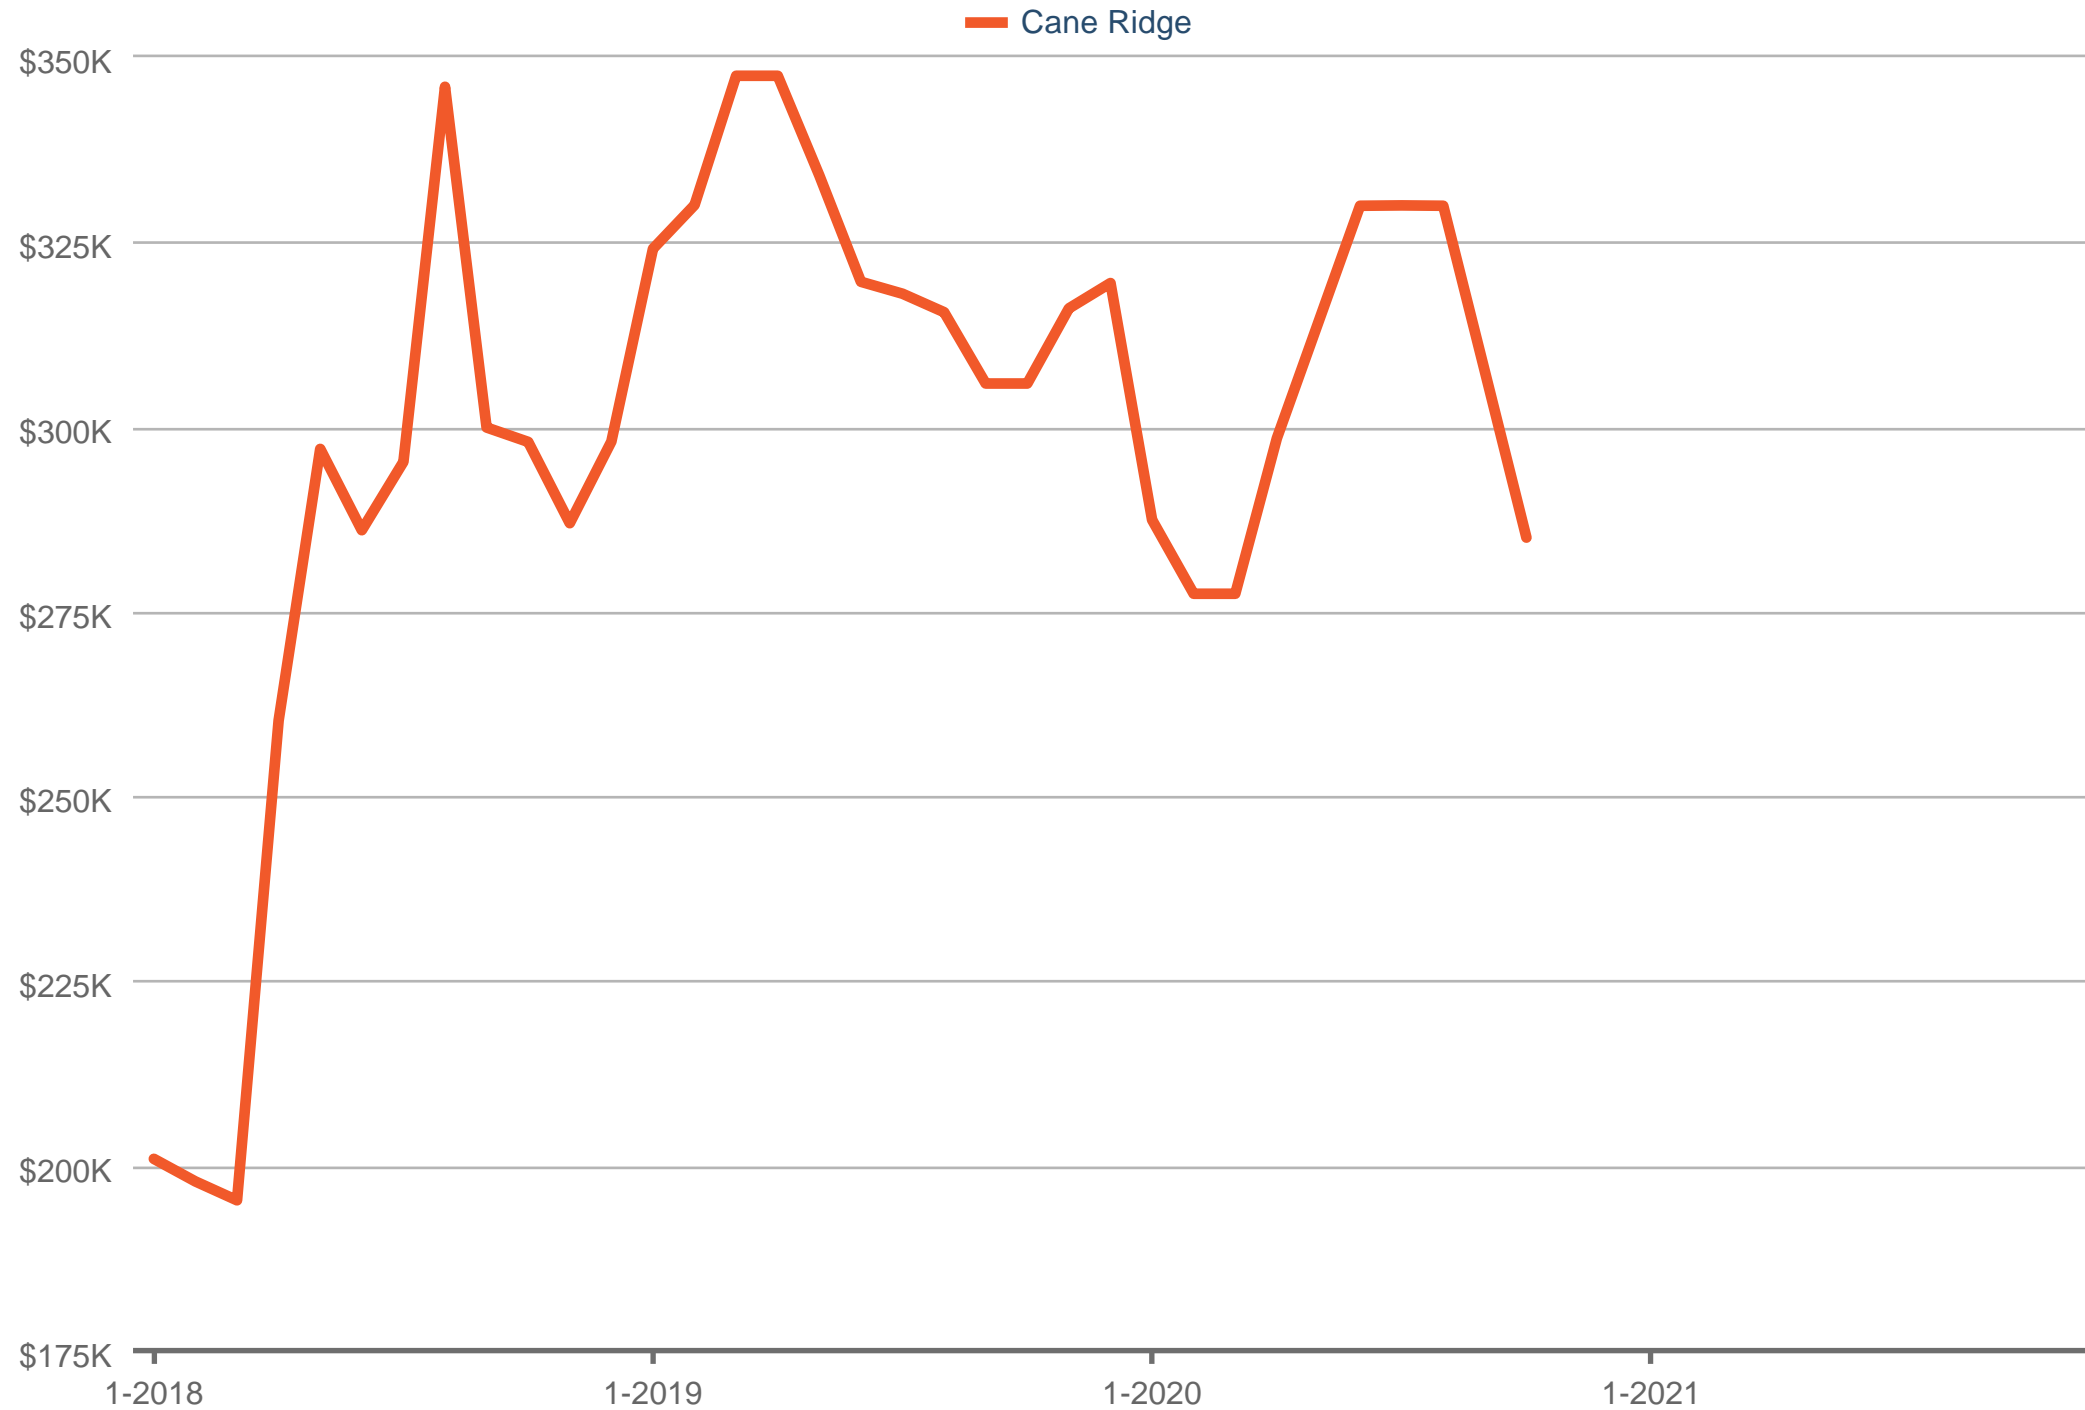

Median Sales Price

Cane Ridge

Each data point is three months of activity. Data is from December 1, 2021.

All data from RealTracs®. All rights reserved. InfoSparks© 2021 ShowingTime.