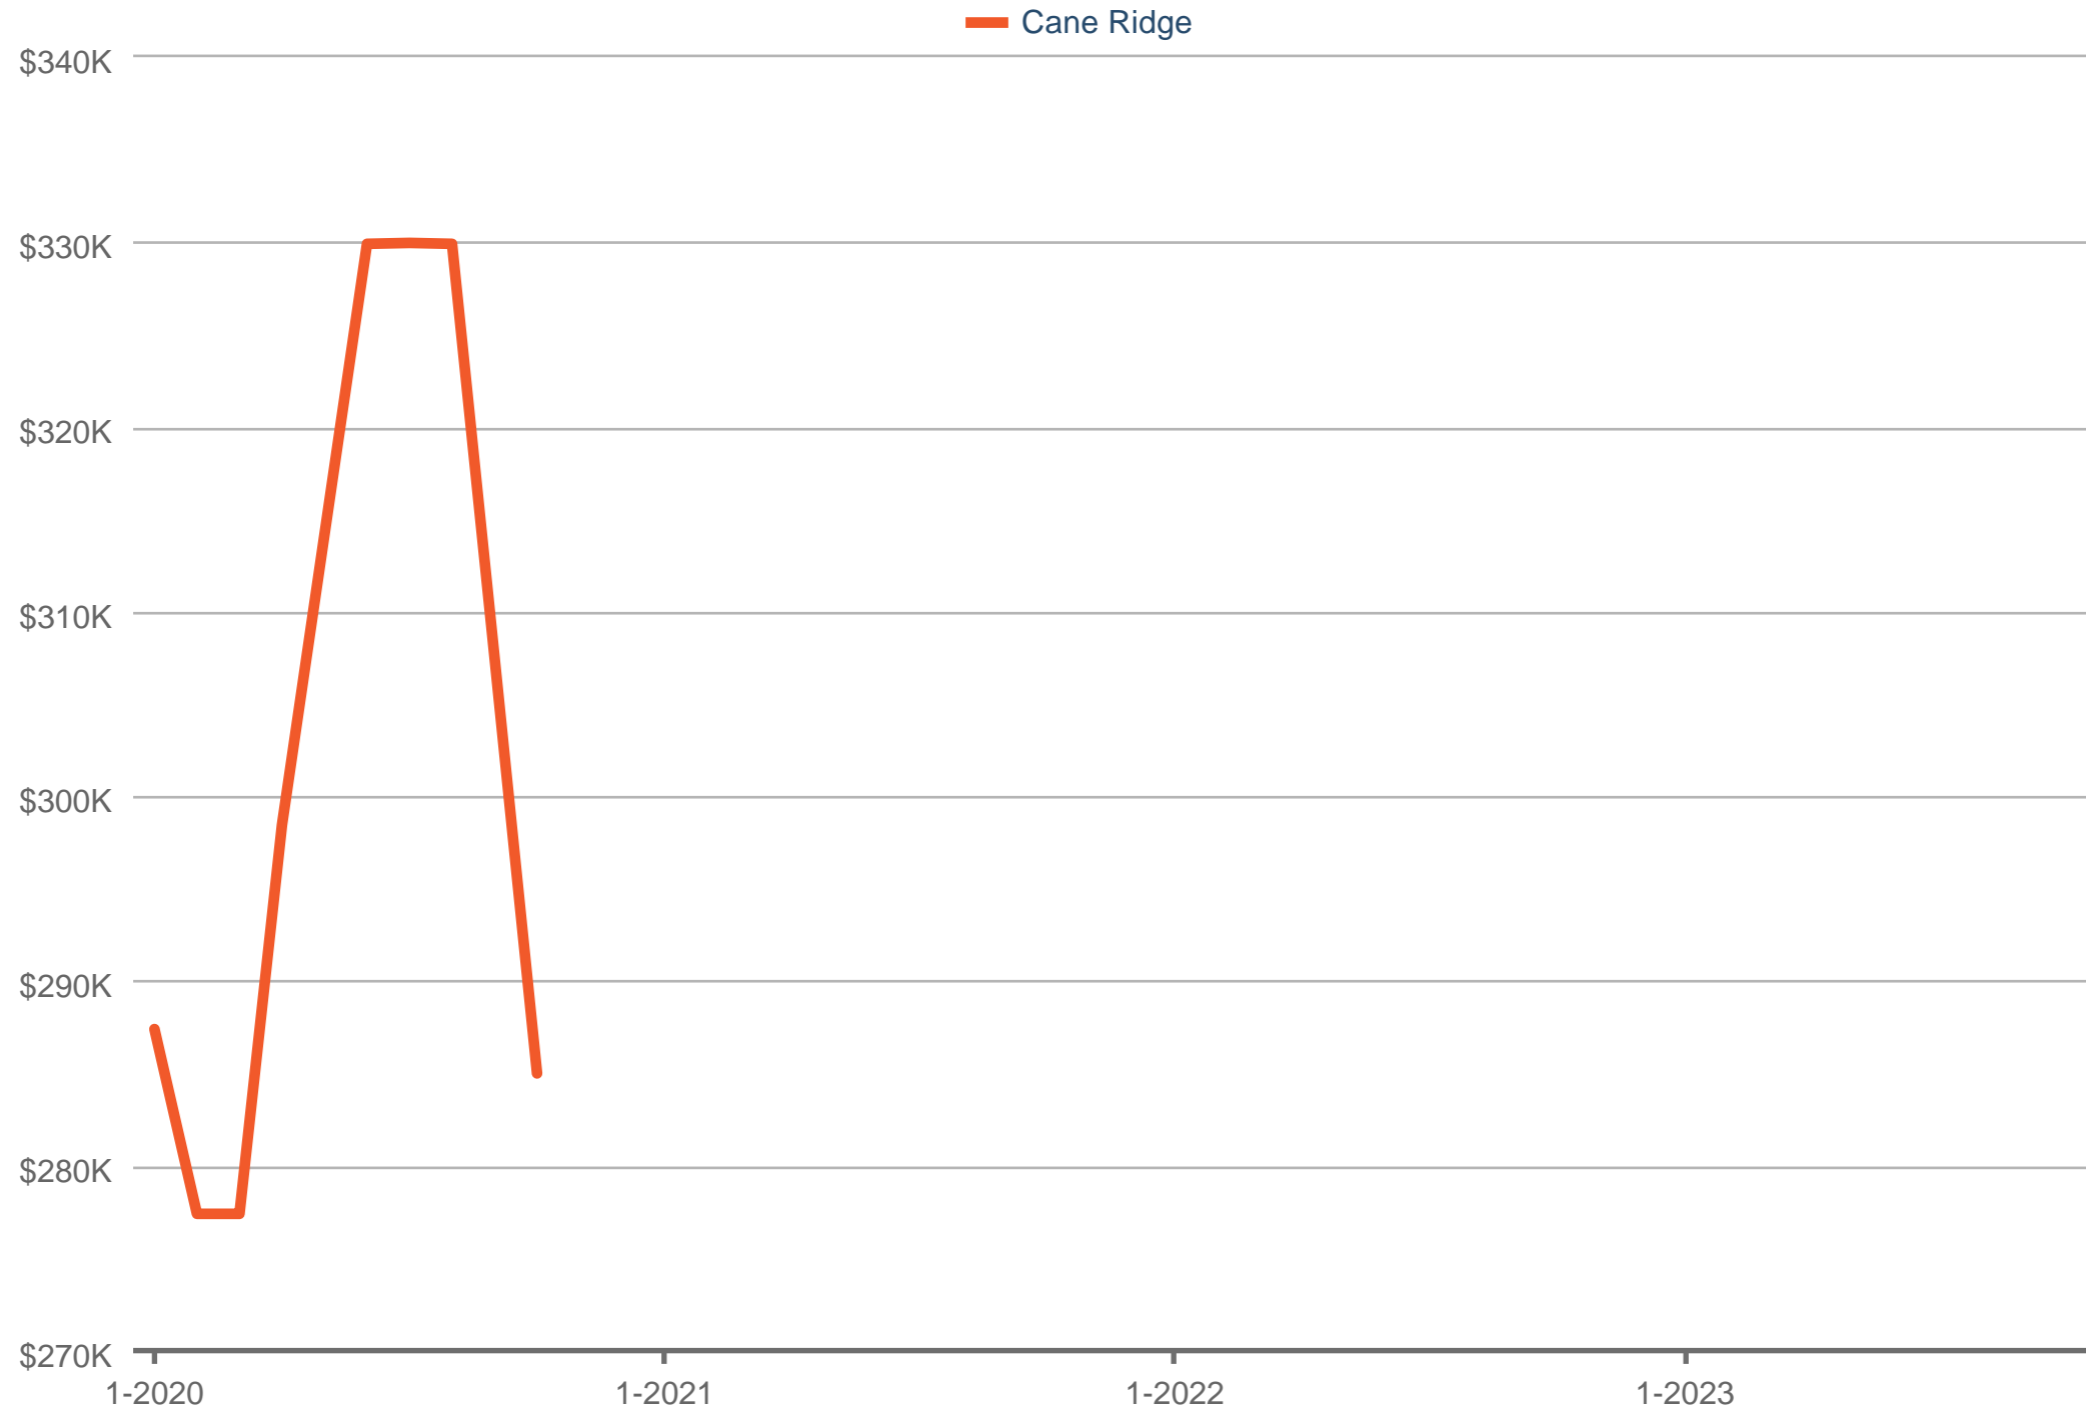

Median Sales Price

Cane Ridge

Each data point is three months of activity. Data is from November 28, 2023.

All data from RealTracs®. All rights reserved. InfoSparks© 2023 ShowingTime.