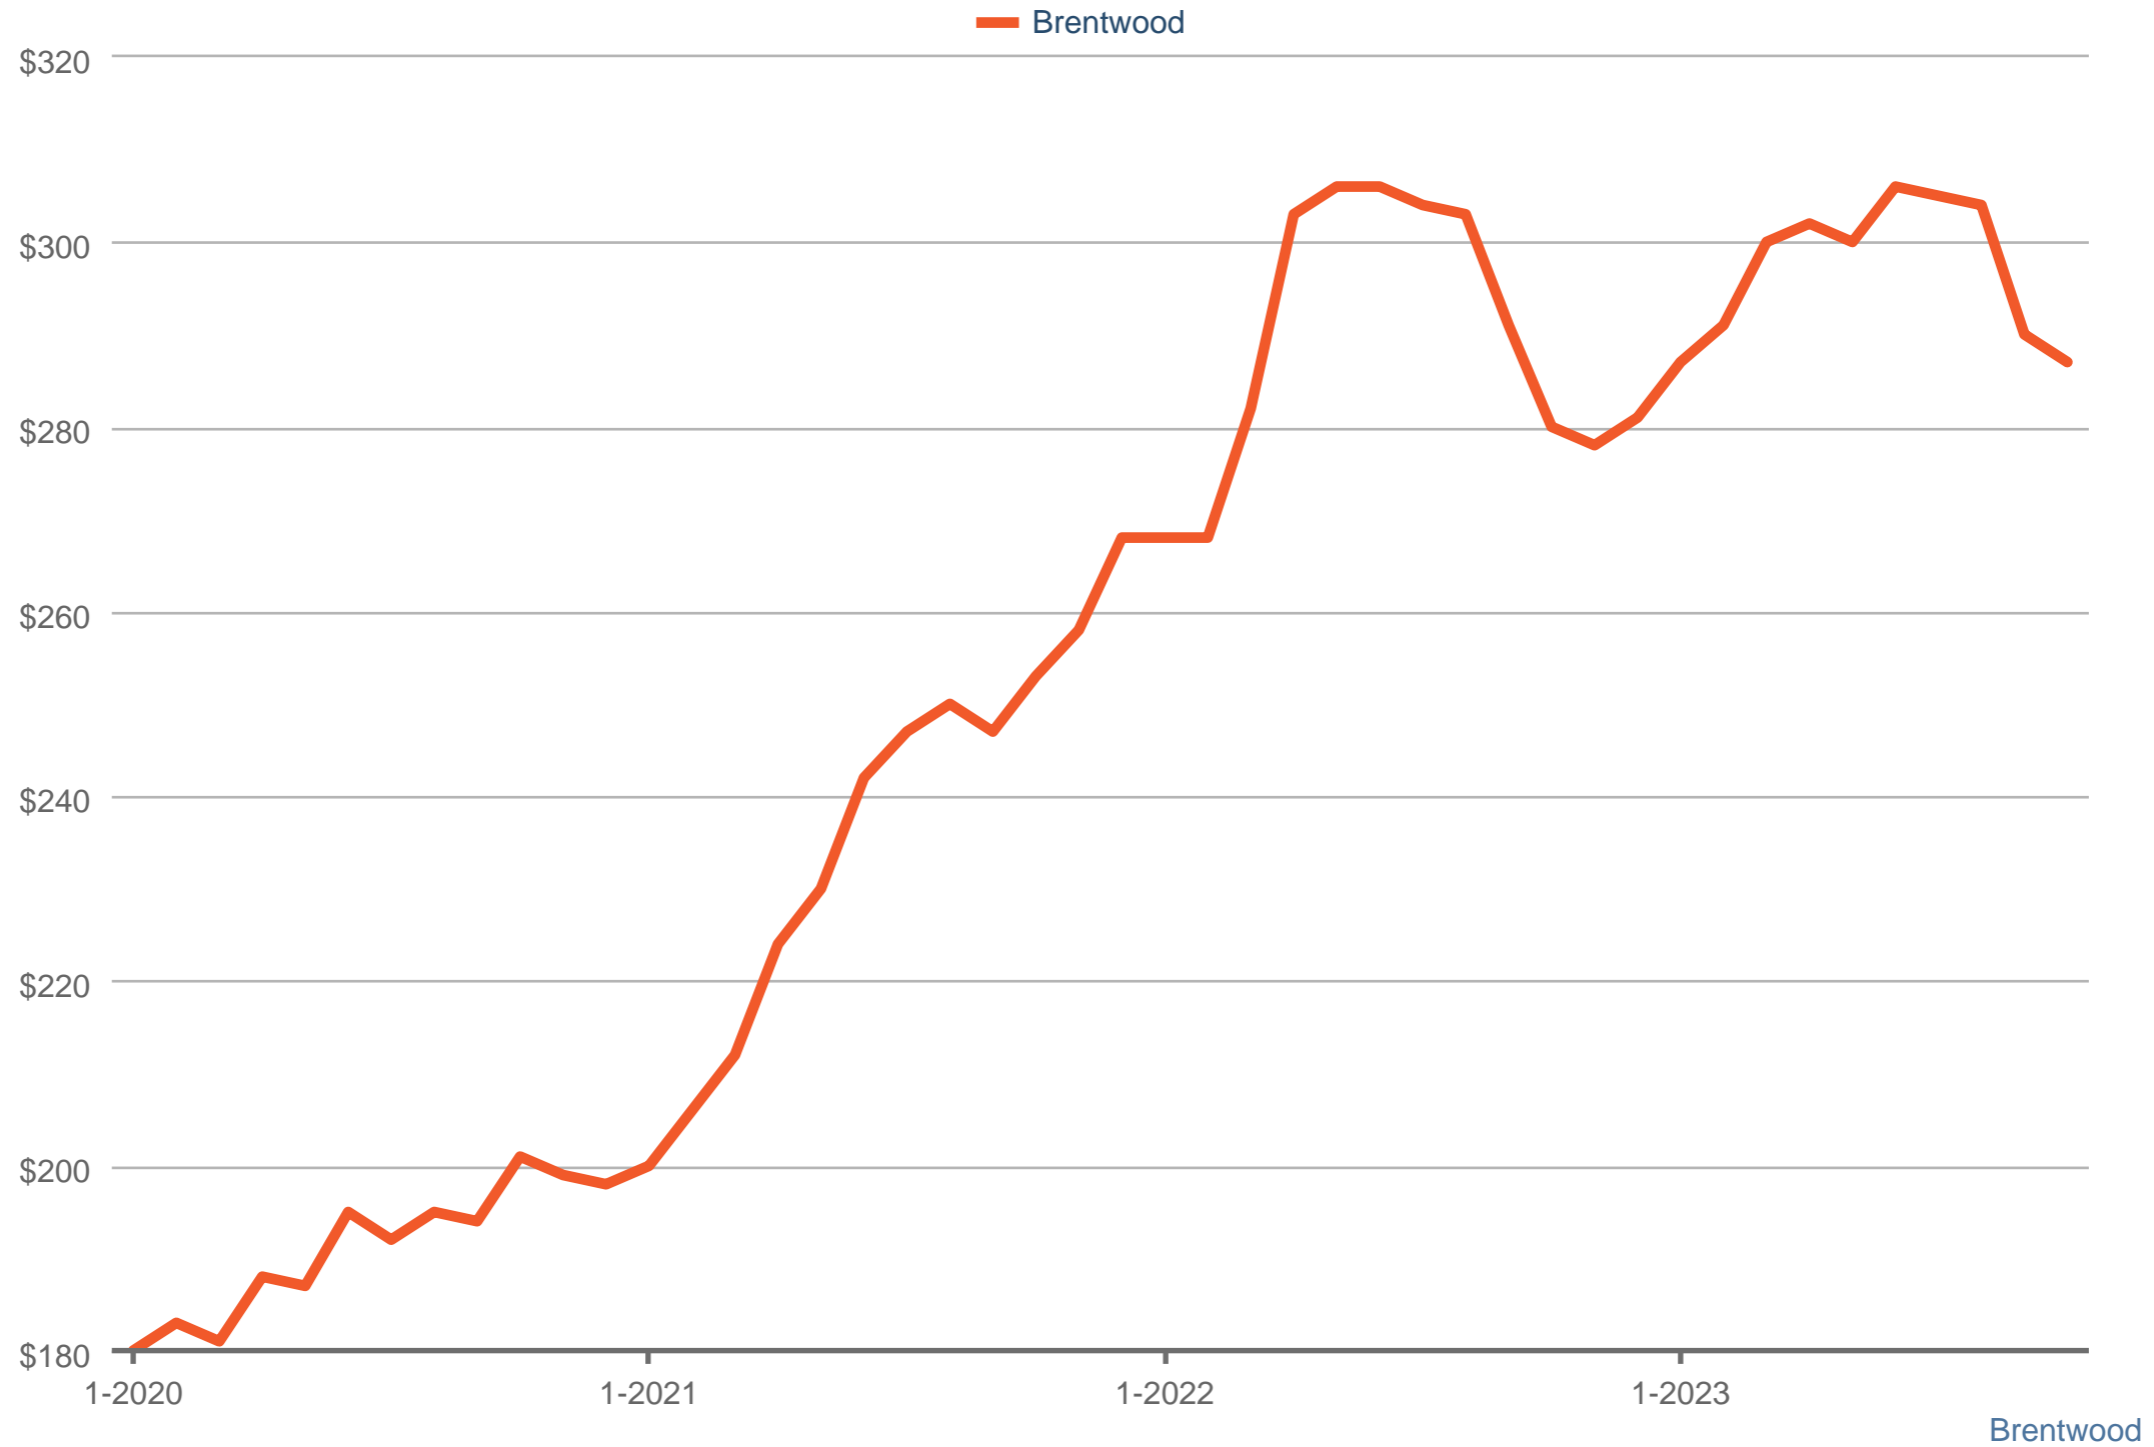

Median Price Per Square Foot

Each data point is three months of activity. Data is from November 28, 2023.

All data from RealTracs®. All rights reserved. InfoSparks© 2023 ShowingTime.