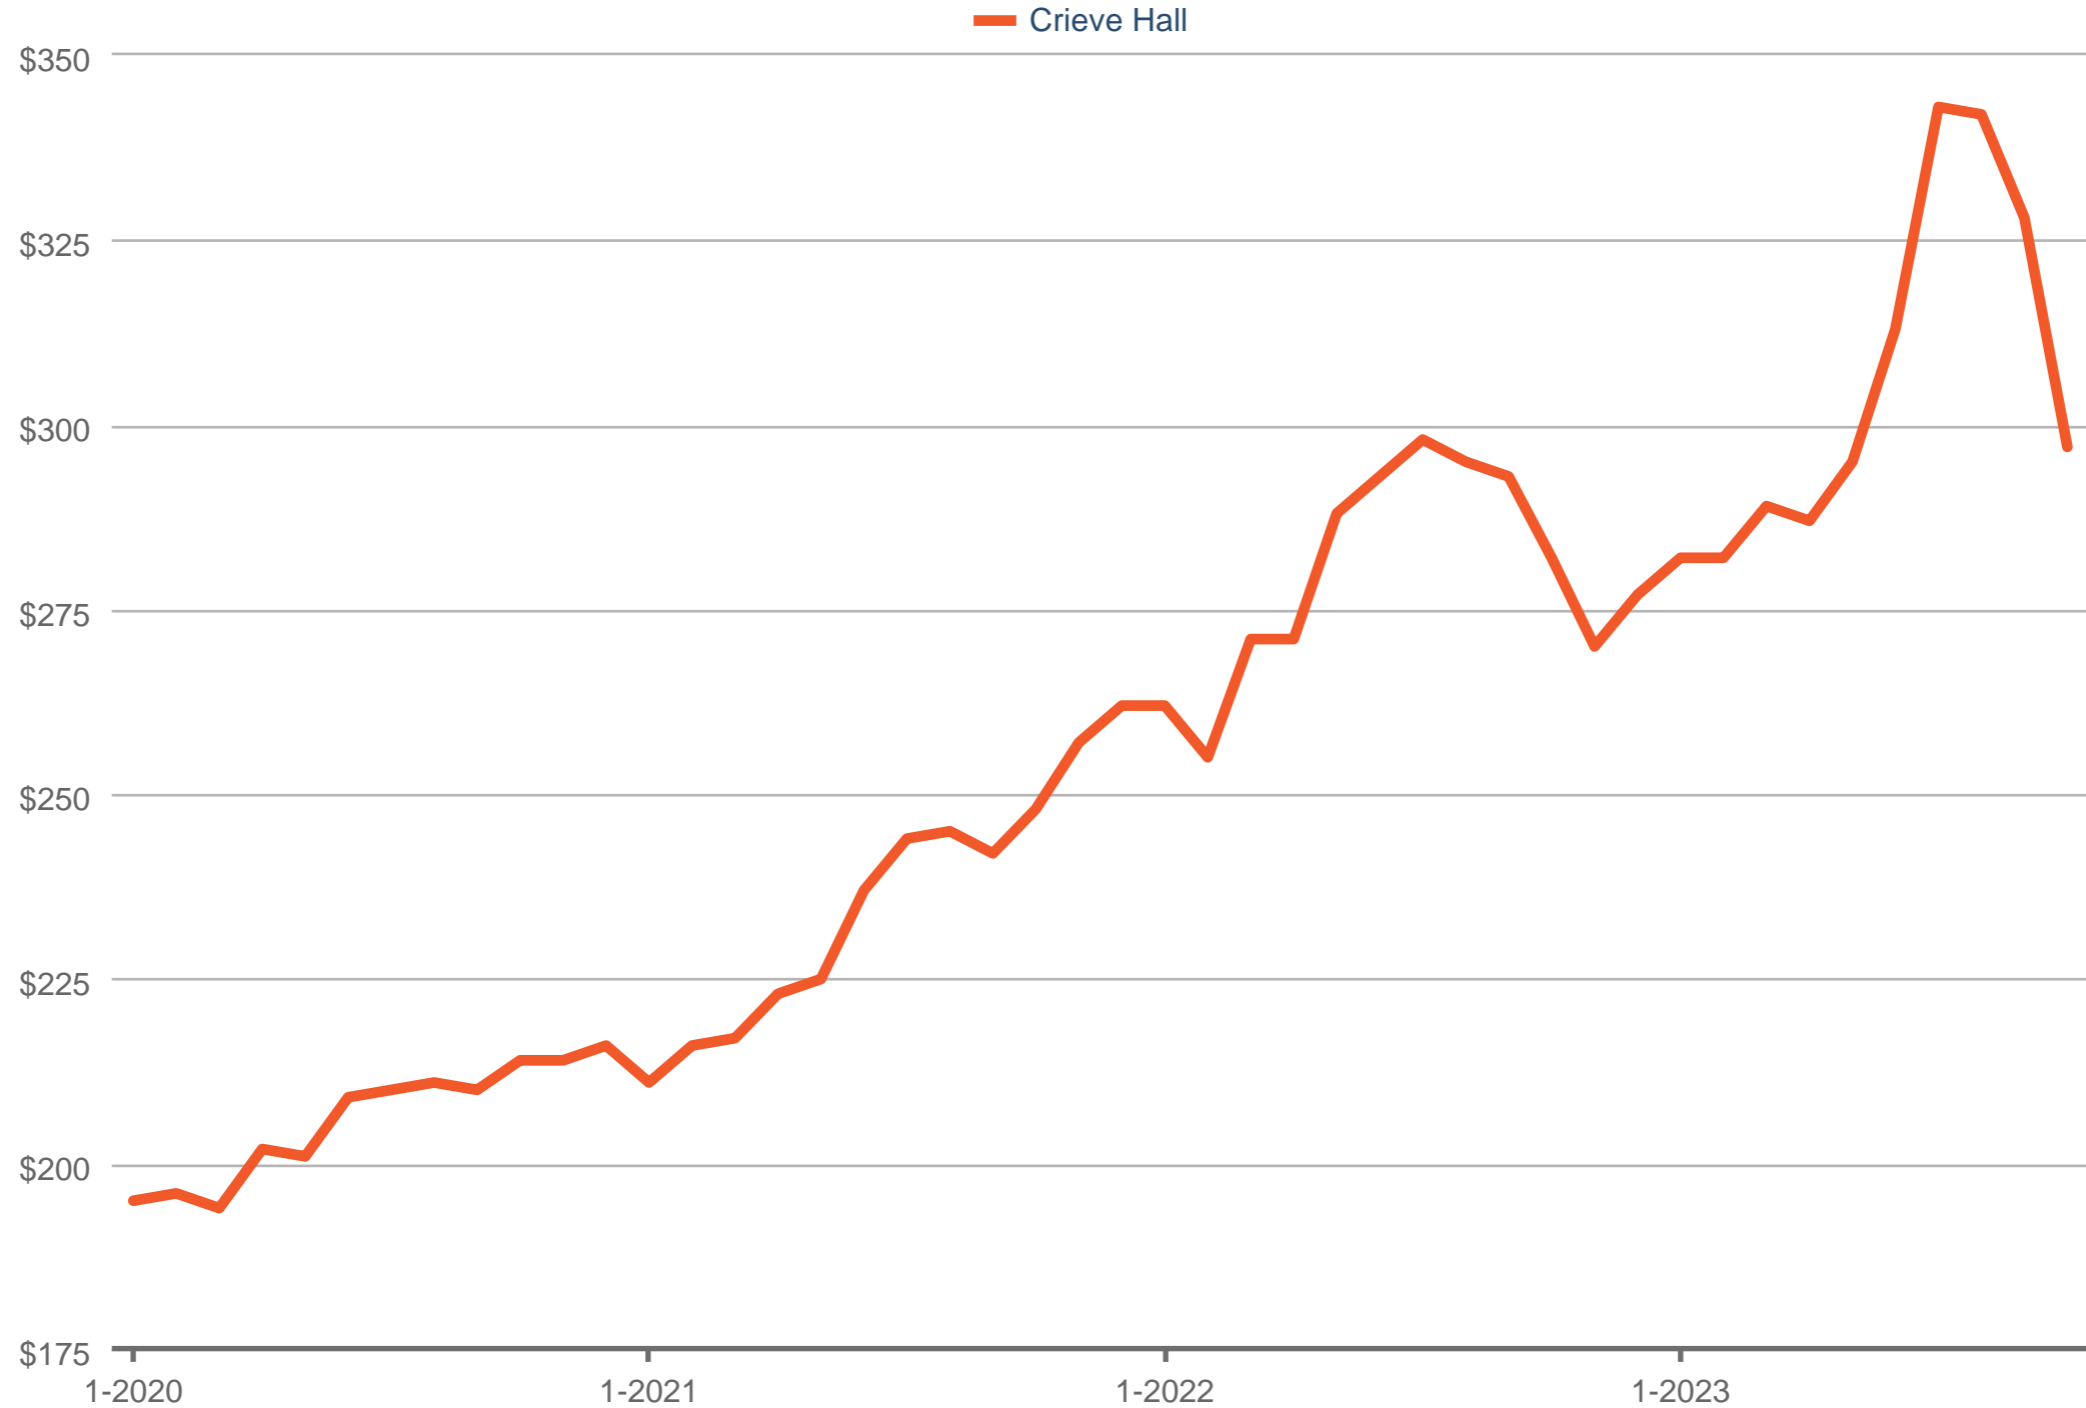

### Median Price Per Square Foot

Crieve Hall\*

Each data point is three months of activity. Data is from November 28, 2023.

\* User-defined area. All data from RealTracs®. All rights reserved. InfoSparks© 2023 ShowingTime.