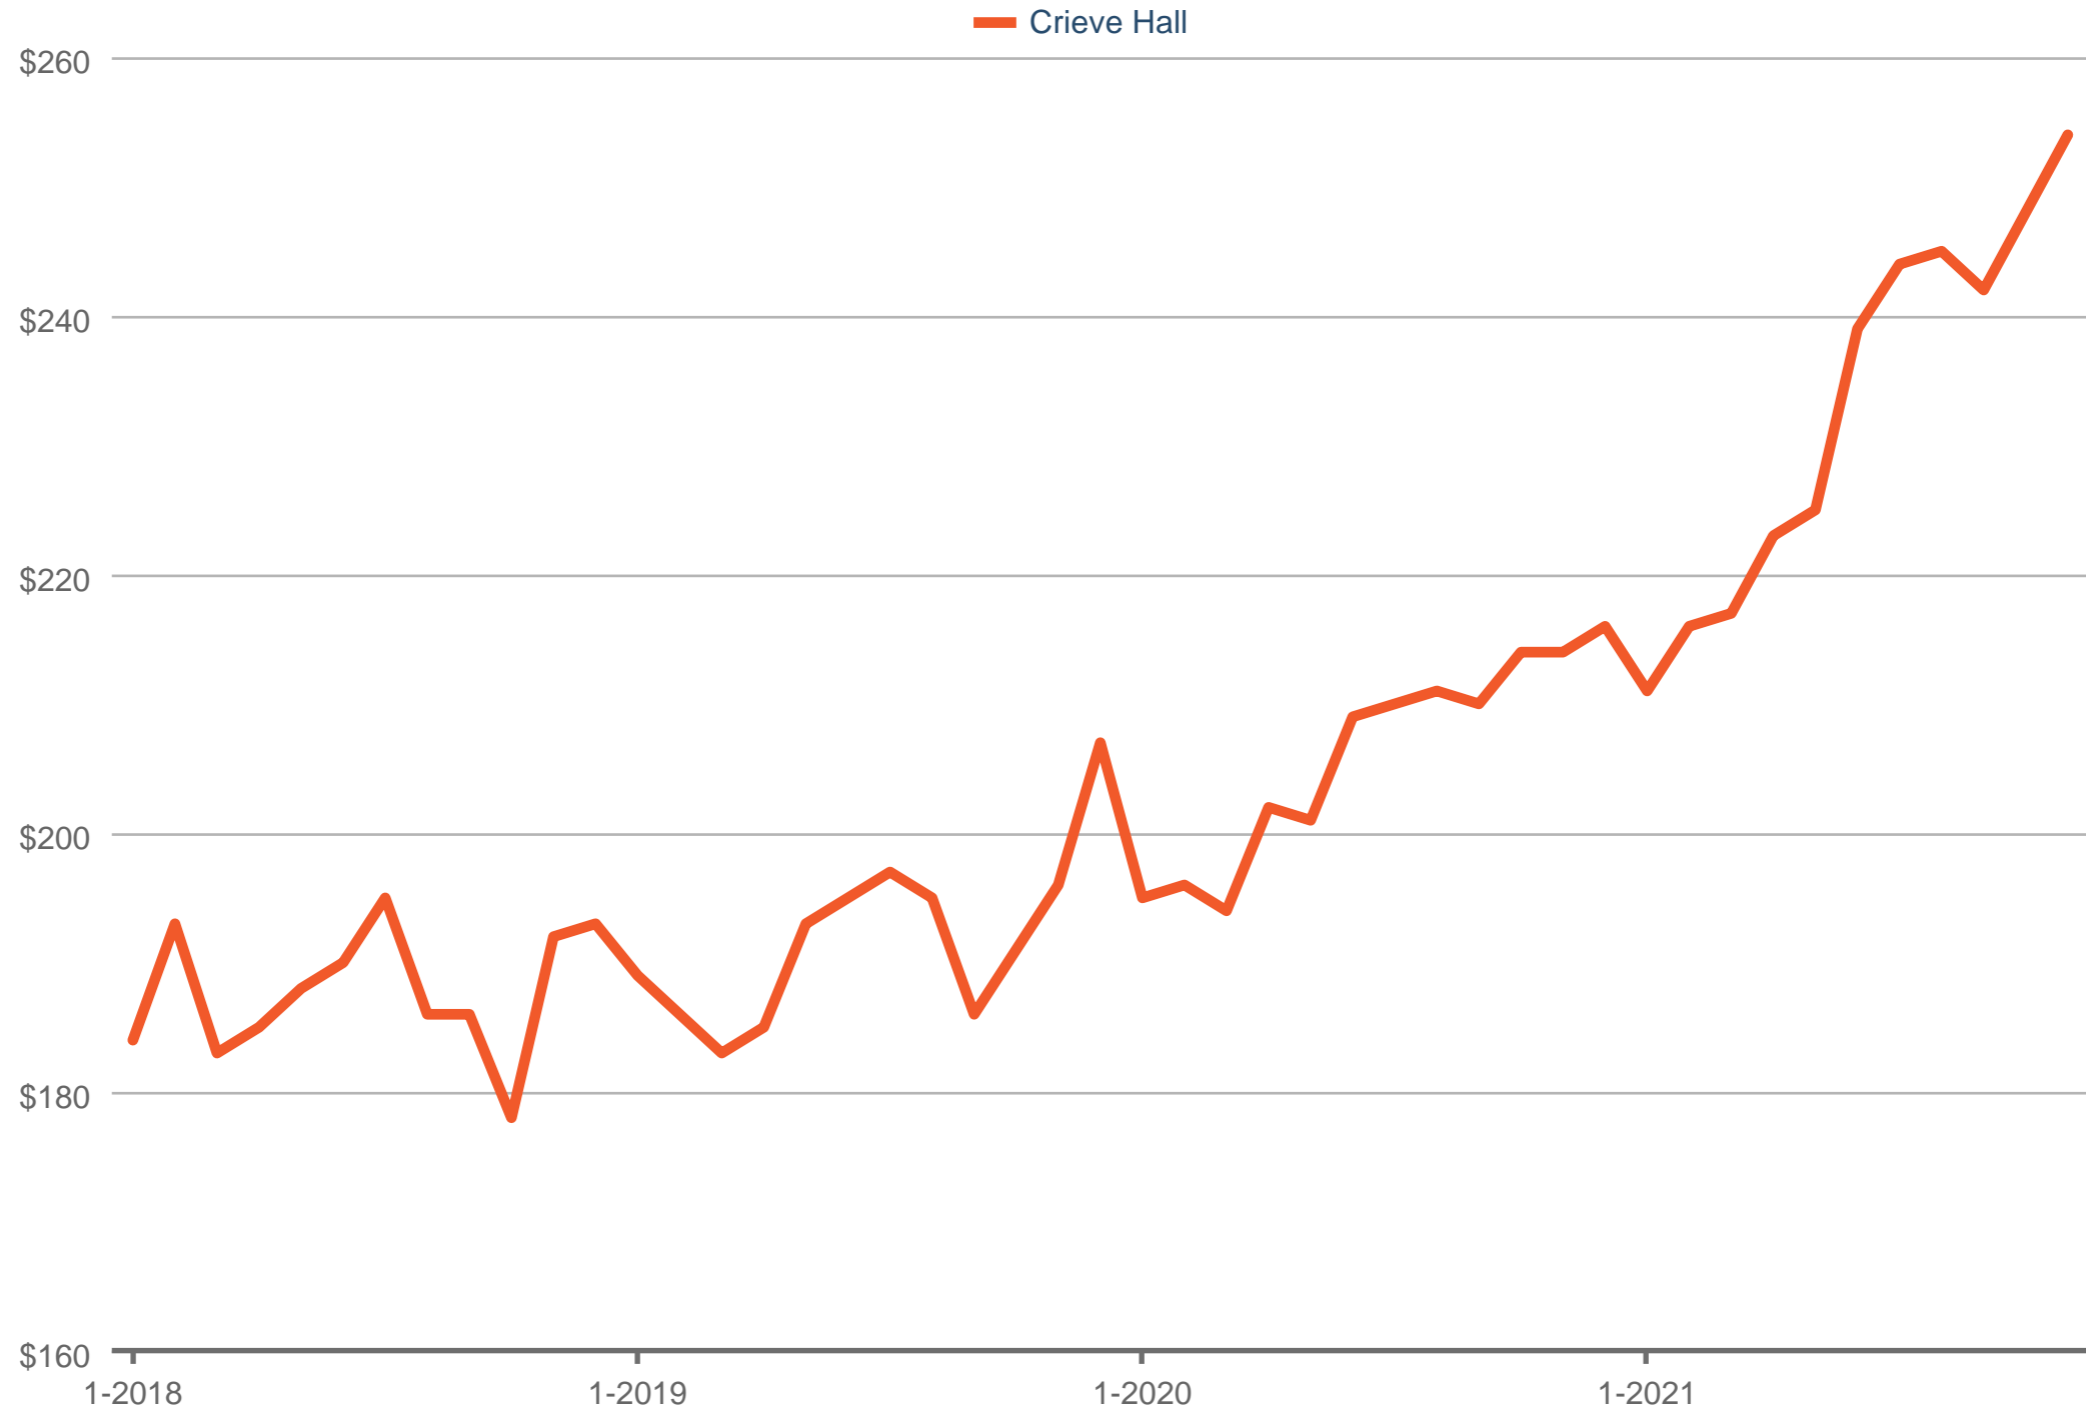

Median Price Per Square Foot

Crieve Hall*

Each data point is three months of activity. Data is from December 1, 2021.

* User-defined area. All data from RealTracs®. All rights reserved. InfoSparks© 2021 ShowingTime.