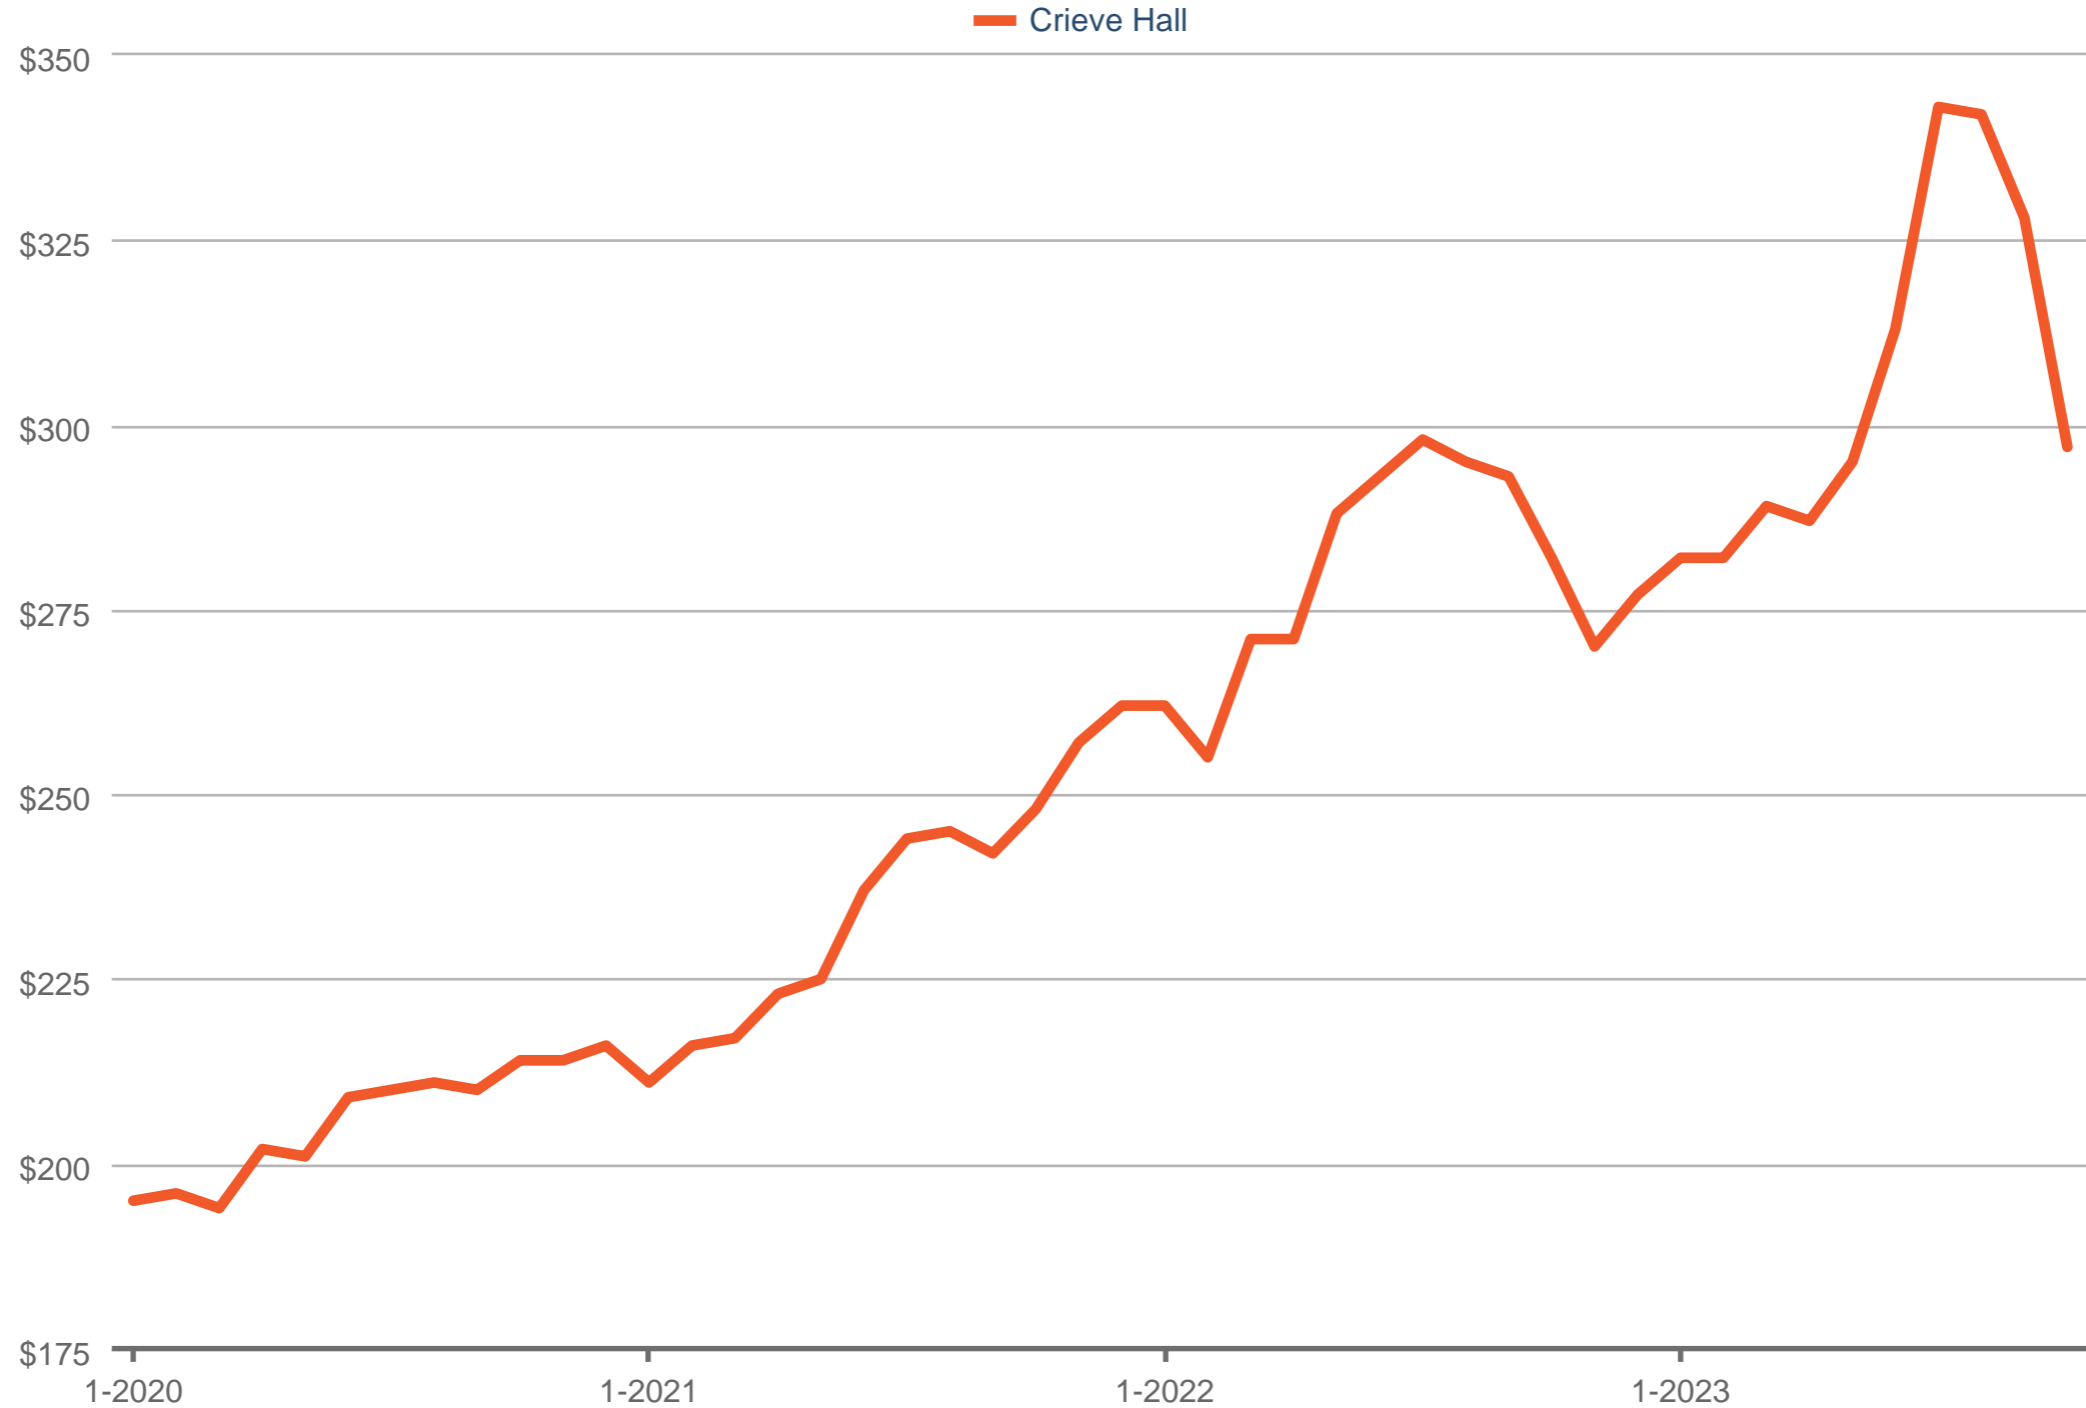

Median Price Per Square Foot

Crieve Hall*

Each data point is three months of activity. Data is from November 28, 2023.

* User-defined area. All data from RealTracs®. All rights reserved. InfoSparks© 2023 ShowingTime.