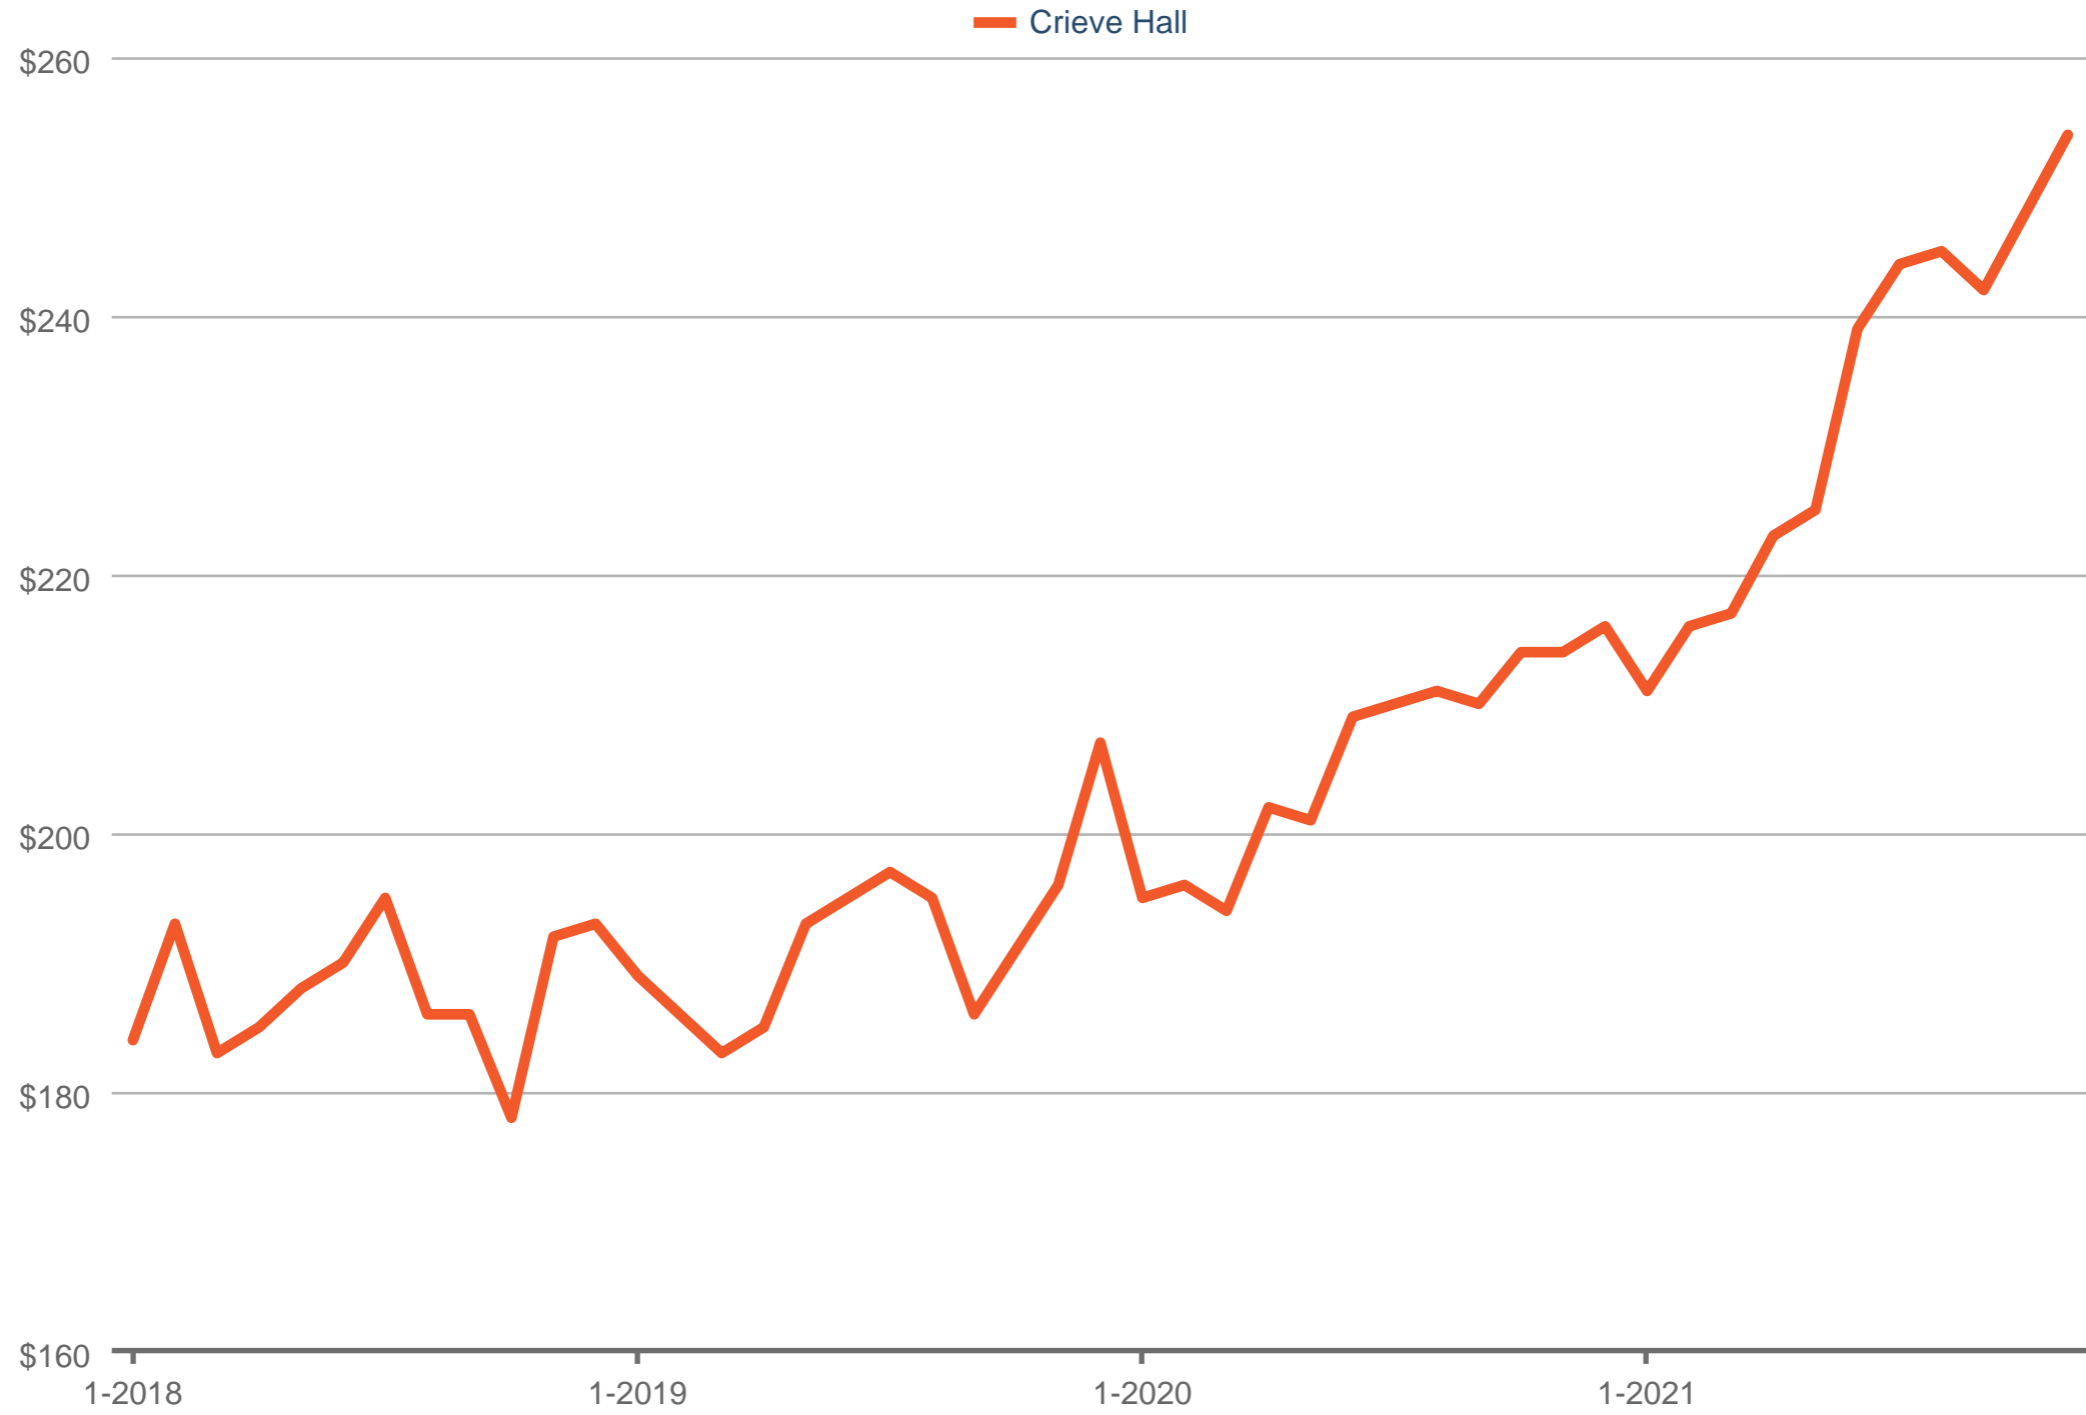

Median Price Per Square Foot

Crieve Hall*

Each data point is three months of activity. Data is from December 1, 2021.

* User-defined area. All data from RealTracs®. All rights reserved. InfoSparks© 2021 ShowingTime.