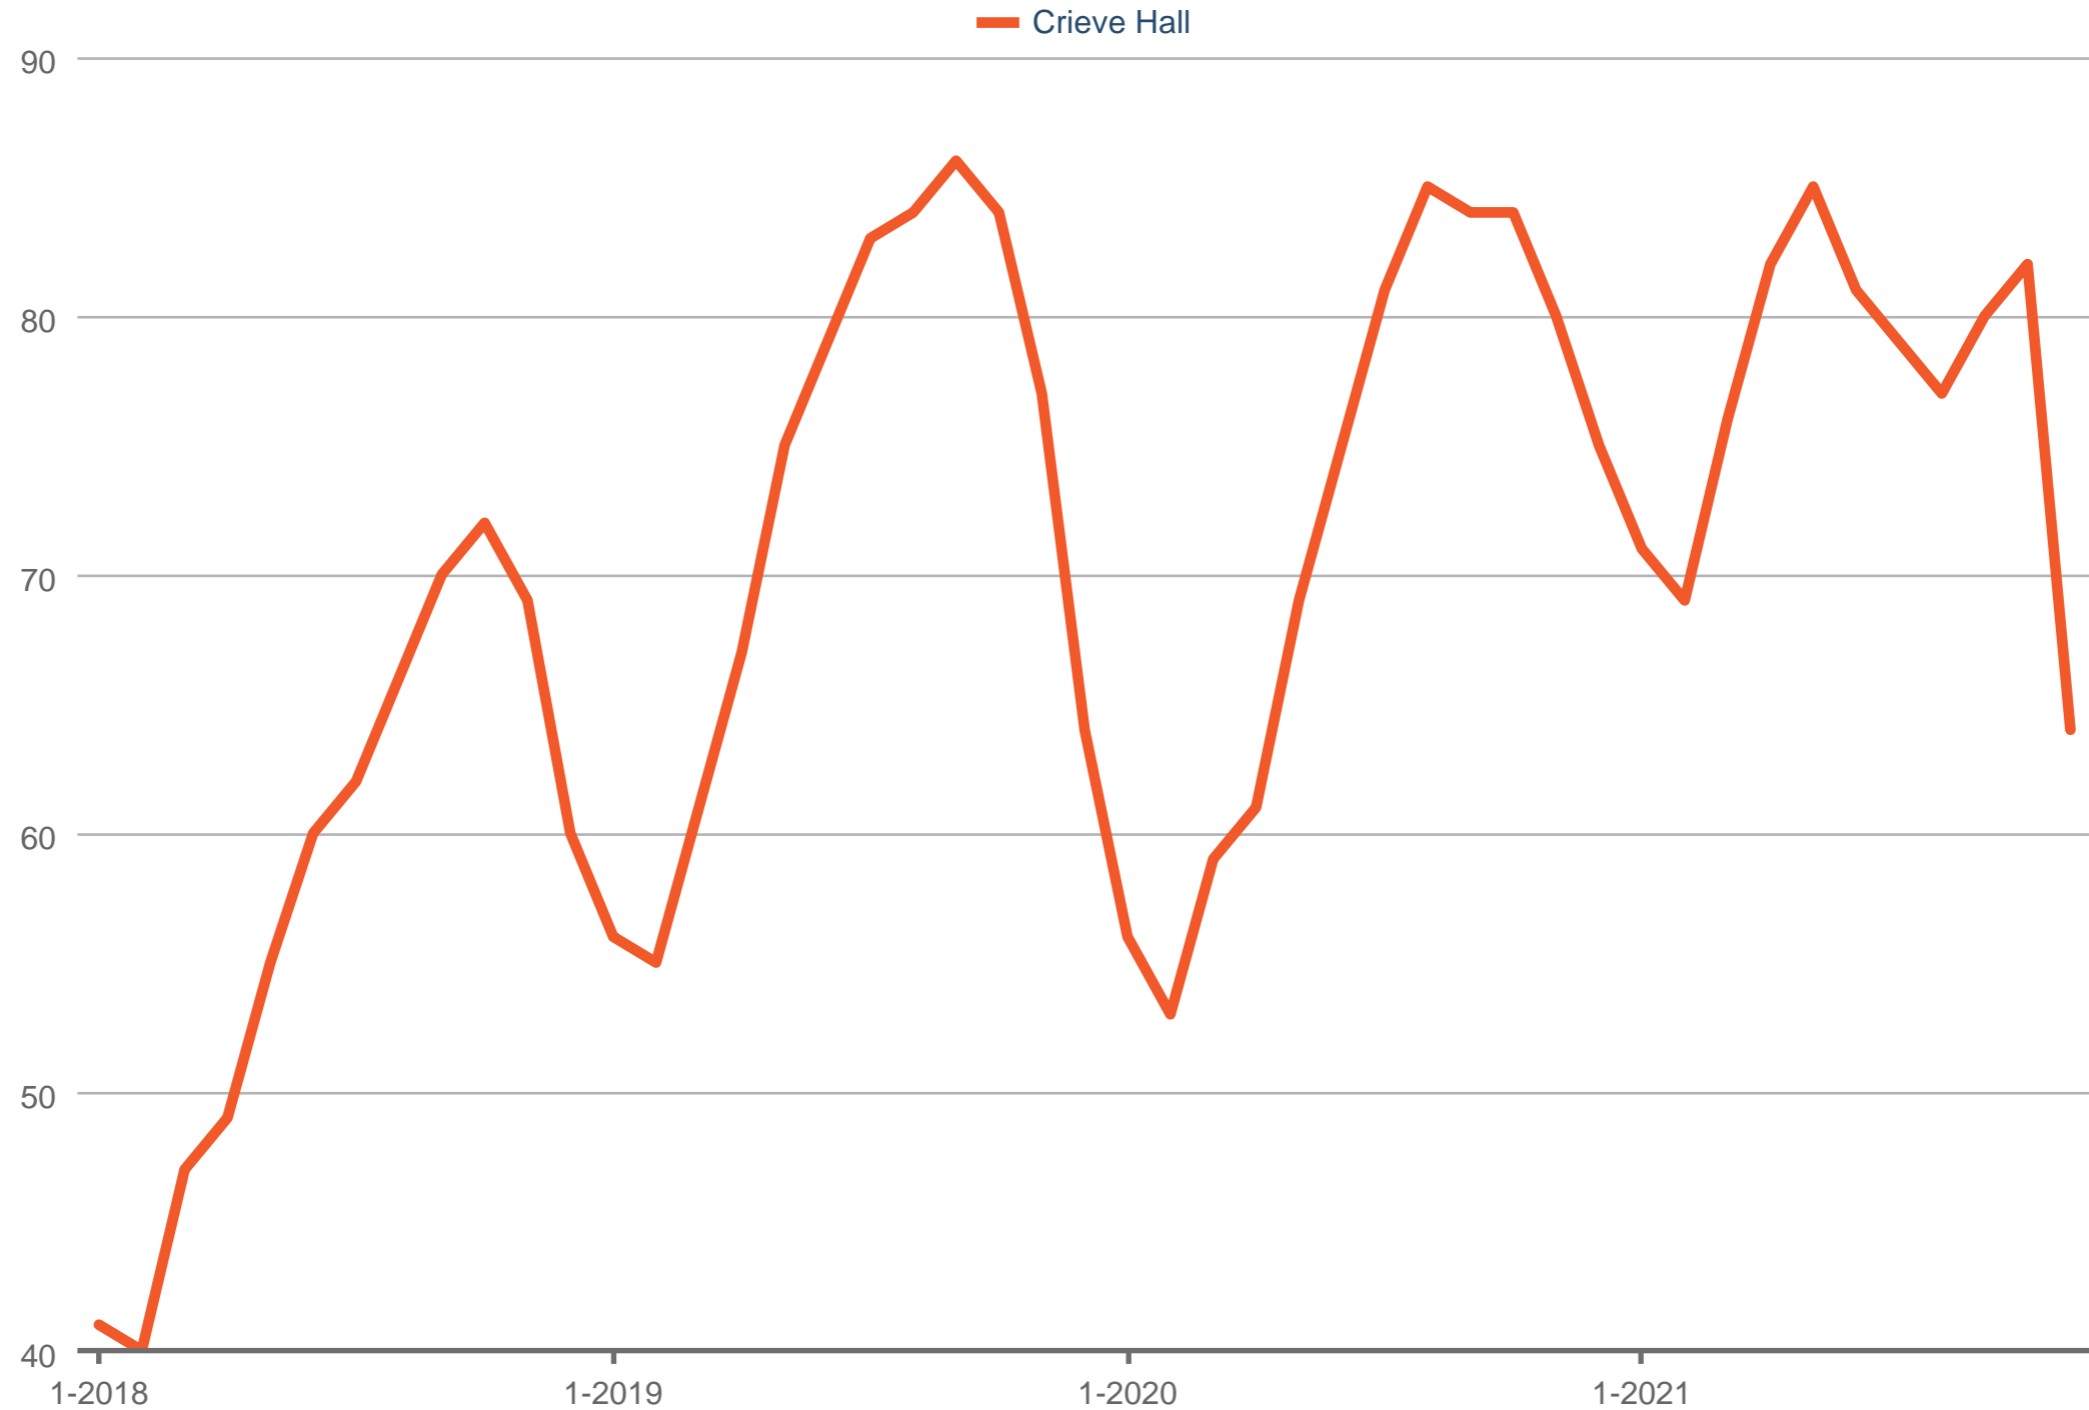

Homes for Sale

Crieve Hall*

Each data point is three months of activity. Data is from December 1, 2021.

* User-defined area. All data from RealTracs®. All rights reserved. InfoSparks© 2021 ShowingTime.