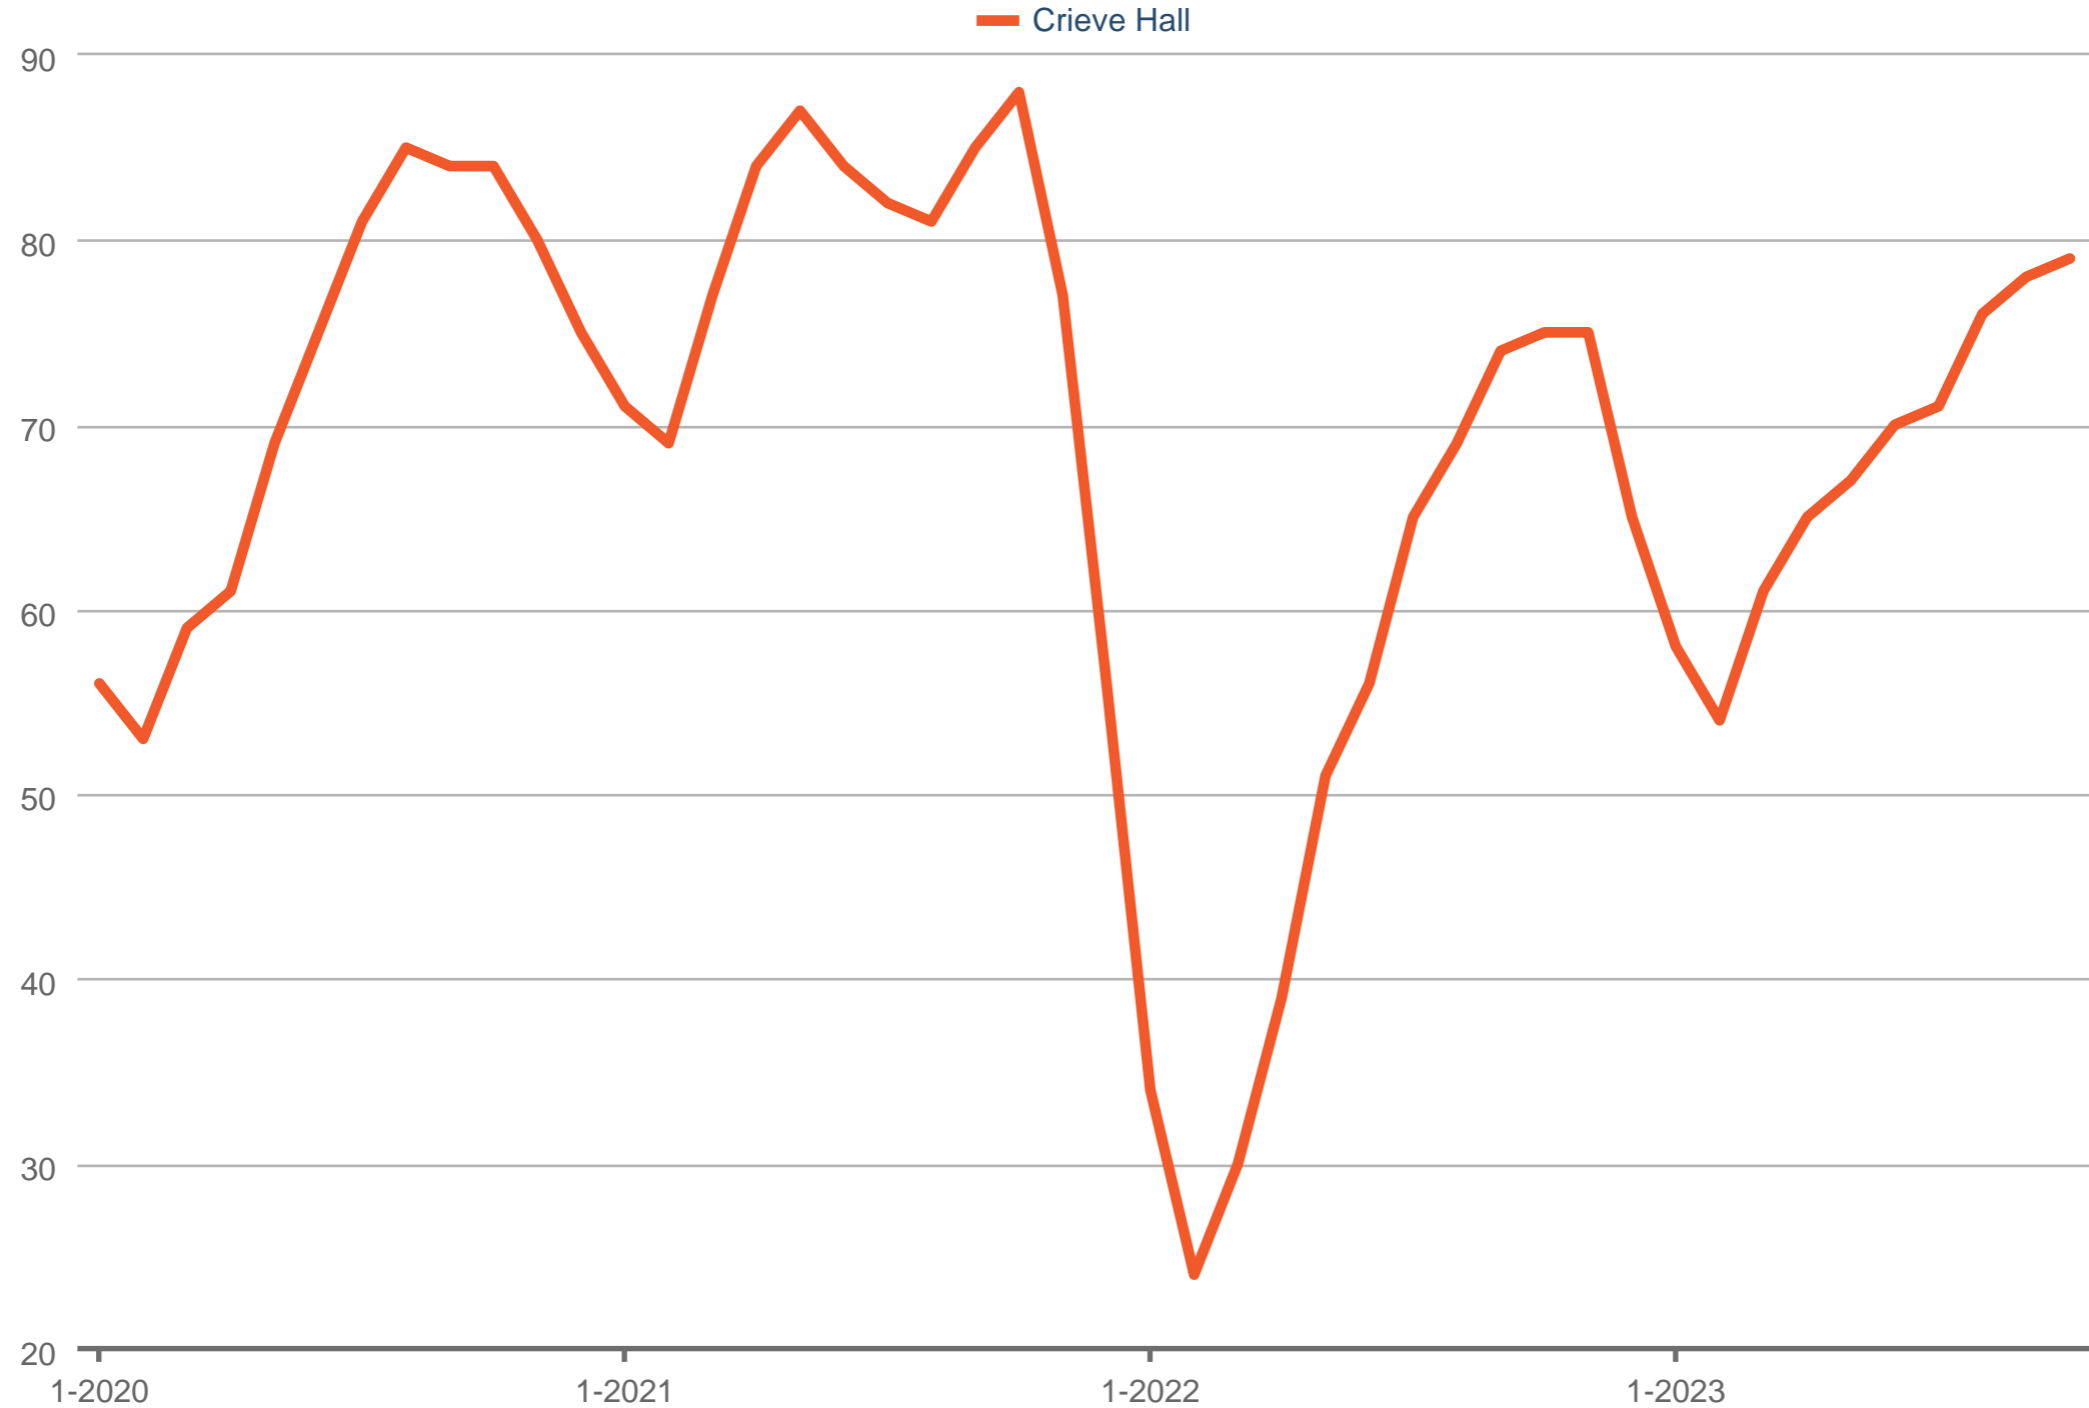

Homes for Sale

Crieve Hall*

Each data point is three months of activity. Data is from November 28, 2023.

* User-defined area. All data from RealTracs®. All rights reserved. InfoSparks© 2023 ShowingTime.